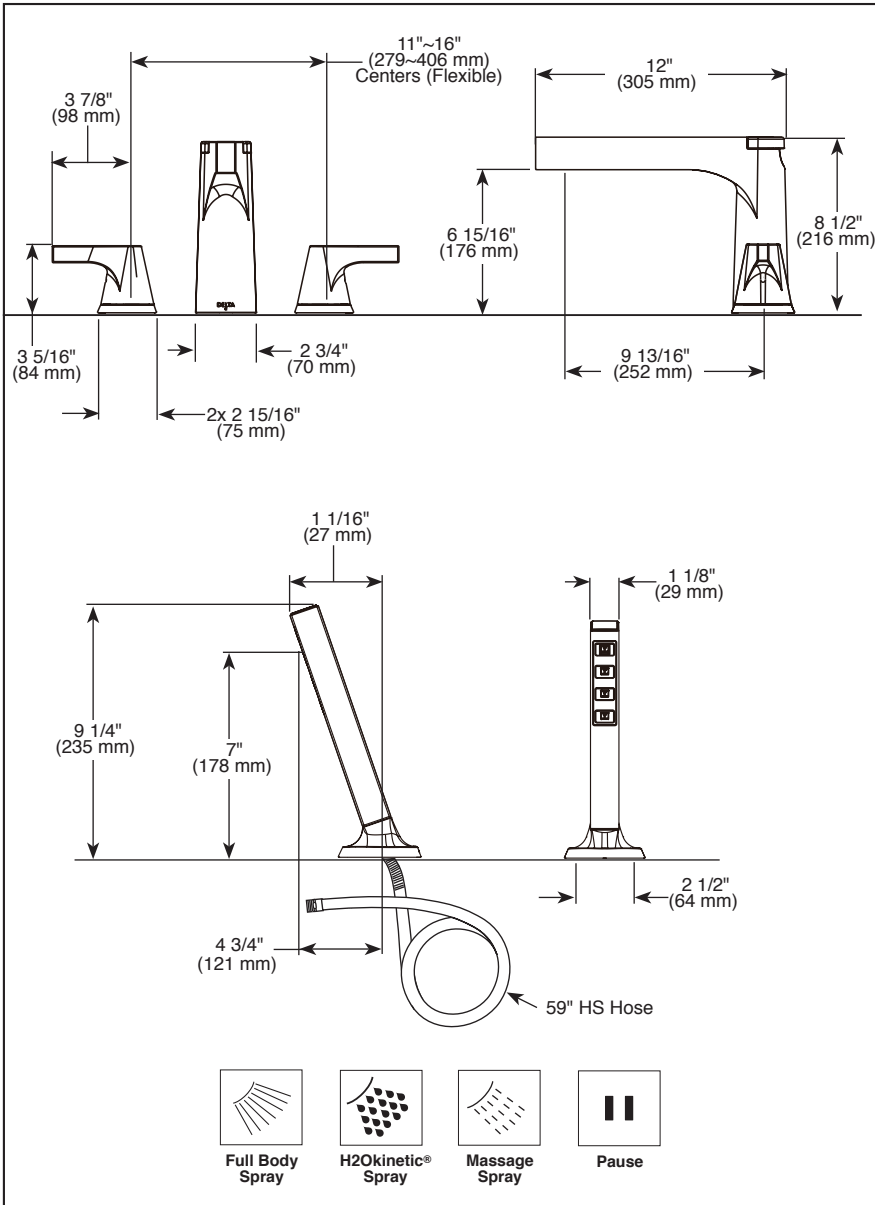

Submitted Model No.: _____

Specific Features: _____

see what Delta can do™

ROMAN TUB/WHIRLPOOL FAUCET TRIM

- Zura™ Bath Collection
- Three Hole Installation (T2774 Series)
- Four Hole Installation (T4774 Series)

FEATURES:

- Single setting H₂Okinetic® handshower (T4774)

STANDARD SPECIFICATIONS:

- Temperature and volume controlled with handles
- Rough-In kit must also be ordered to complete installation (R4707 for four hole and R2707 for three hole). There are separate specification sheets on each rough-in kit if more details are required.
- Handshower includes certified double check valves for backflow prevention (T4774)
- H₂Okinetic® handshower water efficient flowrate of 1.75 gpm @ 80 psi, 6.6 L/min @ 550 kPa
- Red/blue indicators

COMPLETE VALVE COMPLIES WITH:

- ASME A112.18.1 / CSA B125.1
- Indicates compliance to - Valve control only. ICC/ANSI A117.1
- EPA WaterSense® - Applies to handshower only- 59567*

Delta reserves the right (1) to make changes in specifications and materials, and (2) to change or discontinue models, both without notice or obligation. Dimensions are for reference only. See current full-line price book or www.deltafaucet.com for finish options and product availability.