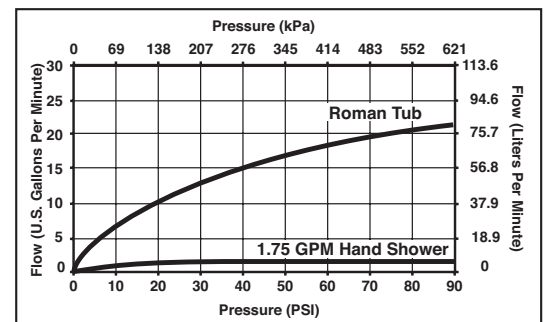

COMPLETE VALVE COMPLIES WITH:

- ASME A112.18.1 / CSA B125.1
- Indicates compliance to - Valve control only. ICC/ANSI A117.1
- EPA WaterSense® - Applies to handshower only- 59567*