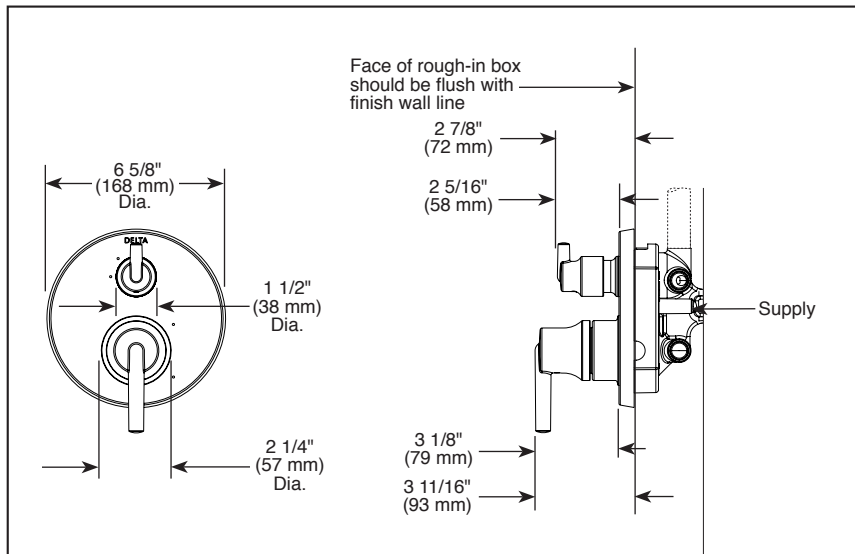

STANDARD SPECIFICATIONS:

- Main control utilizes single-function pressure balanced cartridge.
- Maintains a balanced pressure of hot and cold water even when a valve is turned on or off elsewhere in the system.
- For use with MultiChoice® Universal rough valve body. (R22000 Series)
- Top handle controls diverter functions.
- Bottom handle controls on/off and temperature.
- Field adjustable to limit handle rotation into hot water zone.
- Bottom handle 120° Maximum rotation.
- Red/Blue indicator markings.
- Three function diverter for 2 individual positions, 1 shared position.
- For two individual functions, no shared functions, order additional RP71717.
- Six function diverter for 3 individual positions, 3 shared positions.
- For three individual functions, no shared functions, order additional RP71718.
- Cartridges included.
- Standard installation allows up to 1 1/8" finished wall thickness.
- Thick wall installation kit (RP90542▲) can be ordered to allow for up to 2 1/8" finished wall thickness.

COMPLIES WITH:

- ASME A112.18.1 / CSA B125.1

♿ Indicates compliance to ICC/ANSI A117.1

Maximum Flow Rate Guide					
Rough	Cartridge	Outlet	40 psi	60 psi	80 psi
R22000	14S	Shower	4.1 gpm	5.0 gpm	5.8 gpm
R22000-WS	14S	Shower	3.9 gpm	4.8 gpm	5.6 gpm

Based on 6 Setting Diverter

Submitted Model No.: _____

Specific Features: _____

▲ Designate Proper Finish Suffix

RP90542 Available Thick Wall Installation Kit