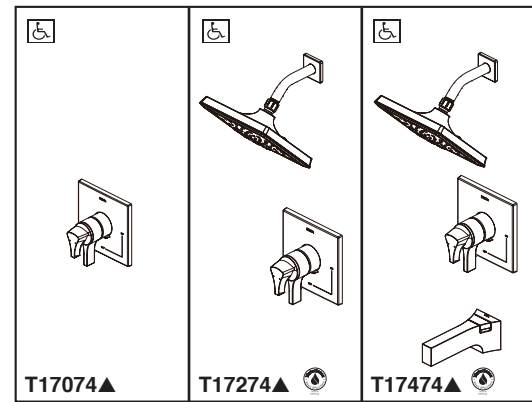

STANDARD SPECIFICATIONS:

- Maintains a balanced pressure of hot and cold water even when a valve is turned on or off elsewhere in the system.
- Maximum 1.75 gpm @ 80 psi, 6.6 L/min @ 550 kPa.
- For use with MultiChoice® Universal rough valve body. (R10000 Series)
- Back-to-back installation capability.
- Solid brass forged body.
- Lever volume control handle; temperature adjustment dial.
- Field adjustable to limit handle rotation into hot water zone.
- Maximum dial rotation adjustable between 90° and 180°.
- All parts replaceable from the front of the valve.
- Red/blue pad print temperature indicators on temperature adjustment dial.
- Stem extension kit RP77992 can be ordered to allow for an additional 1 3/4" wall thickness. RP77992 ships with chrome escutcheon screws. For special finishes also order RP12630 escutcheon screws in desired finish.

WARRANTY

- Lifetime limited warranty on parts (other than electronic parts and batteries) and finishes; or, for commercial users, for 5 years from date of purchase.
- 5 year limited warranty on electronic parts (other than batteries); or, for commercial users, for 1 year from the date of purchase. No warranty is provided on batteries.

COMPLIES WITH:

- ASME A112.18.1 / CSA B125.1
- ASSE 1016
- Indicates compliance to ICC/ANSI A117.1 - Valve control only.
- EPA WaterSense®

Submitted Model No.: _____

Specific Features: _____