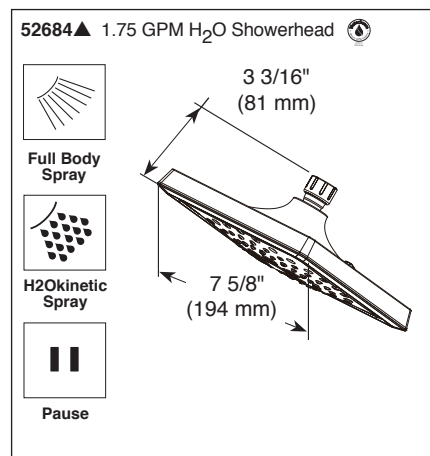

Delta Faucet Company

55 E. 111th Street, Indianapolis, IN 46280
350 South Edgeware Road, St. Thomas, ON N5P 4L1
© 2017 Delta Faucet Company

Delta reserves the right (1) to make changes in specifications and materials, and (2) to change or discontinue models, both without notice or obligation. Dimensions are for reference only. See current full-line price book or www.deltafaucet.com for finish options and product availability.

DSP-B-T17074 Rev. E