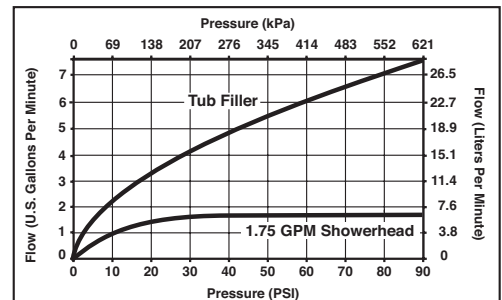

Delta Faucet Company

55 E. 111th Street, Indianapolis, IN 46280
350 South Edgeware Road, St. Thomas, ON N5P 4L1
© 2017 Delta Faucet Company

Delta reserves the right (1) to make changes in specifications and materials, and (2) to change or discontinue models, both without notice or obligation. Dimensions are for reference only. See current full-line price book or www.deltafaucet.com for finish options and product availability.

DSP-B-T17074 Rev. E