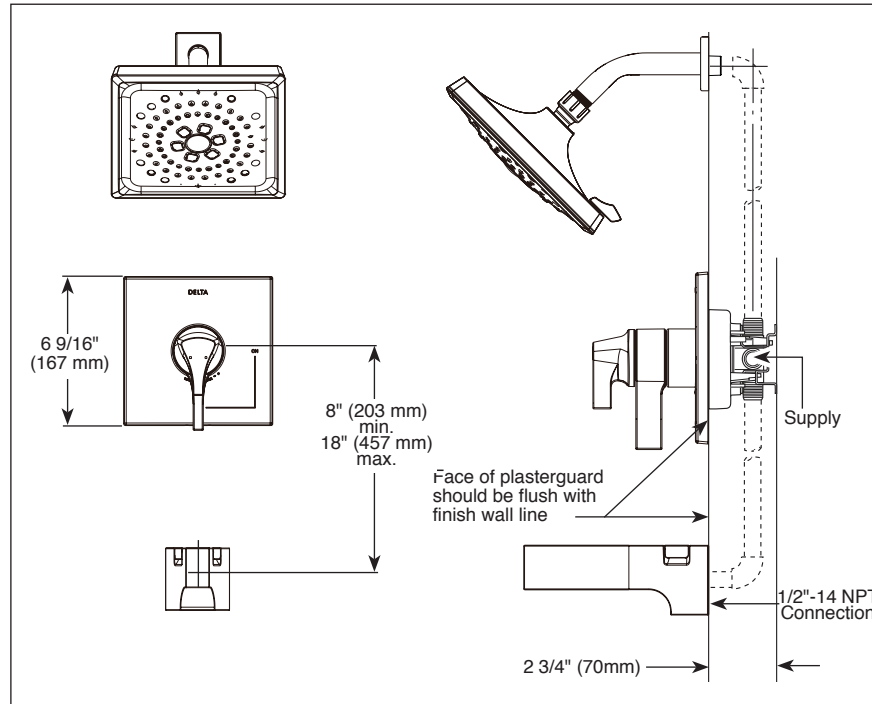

▲ Designate Proper Finish Suffix