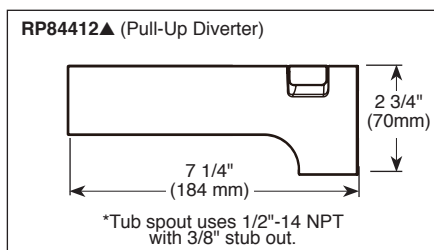

Delta Faucet Company

55 E. 111th Street, Indianapolis, IN 46280
350 South Edgeware Road, St. Thomas, ON N5P 4L1
© 2017 Delta Faucet Company

Delta reserves the right (1) to make changes in specifications and materials, and (2) to change or discontinue models, both without notice or obligation. Dimensions are for reference only. See current full-line price book or www.deltafaucet.com for finish options and product availability.

DSP-B-T17074 Rev. E