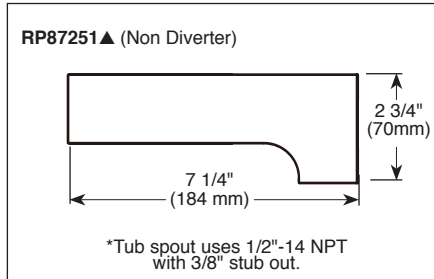

Delta Faucet Company

55 E. 111th Street, Indianapolis, IN 46280
350 South Edgeware Road, St. Thomas, ON N5P 4L1
© 2017 Delta Faucet Company

Delta reserves the right (1) to make changes in specifications and materials, and (2) to change or discontinue models, both without notice or obligation. Dimensions are for reference only. See current full-line price book or www.deltafaucet.com for finish options and product availability.

DSP-B-T17074 Rev. E