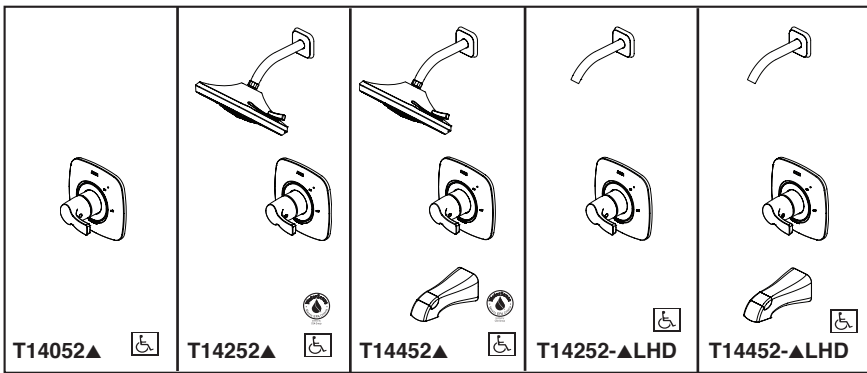

STANDARD SPECIFICATIONS:

- Maintains a balanced pressure of hot and cold water even when a valve is turned on or off elsewhere in the system.
- For use with MultiChoice® Universal rough valve body. (R10000 Series)
- Back-to-back installation capability.
- Solid brass forged body.
- Temperature only controlled with handle.
- Field adjustable to limit handle rotation into hot water zone.
- 120° maximum handle rotation.
- All parts replaceable from the front of the valve.
- Maximum 1.75 gpm @ 80 psi, 6.6 L/min @ 550 kPa.
- Red/blue pad print temperature indicator on the temperature adjustment dial.
- "-LHD" models indicate less showerhead.
- Stem extension kit RP77991 can be ordered to allow for an additional 1 3/4" wall thickness. RP77991 ships with chrome escutcheon screws. For special finishes also order RP12630 escutcheon screws in desired finish.

WARRANTY

- Lifetime limited warranty on parts (other than electronic parts and batteries) and finishes: or, for commercial users, for 5 years from date of purchase.
- 5 year limited warranty on electronic parts (other than batteries); or, for commercial users, for 1 year from the date of purchase.
- No warranty is provided on batteries.

COMPLIES WITH:

- ASME A112.18.1 / CSA B125.1
- Indicates compliance to ICC/ANSI A117.1-Valve control only.
- EPA WaterSense®

Submitted Model No.: _____

Specific Features: _____