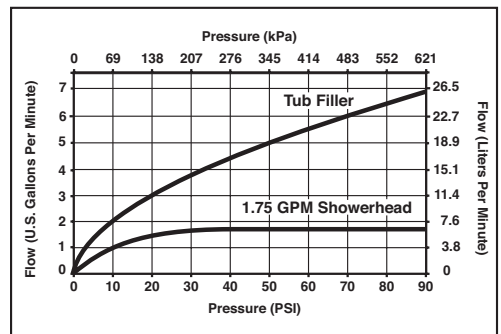

STANDARD SPECIFICATIONS:

- Maintains a balanced pressure of hot and cold water even when a valve is turned on or off elsewhere in the system.
- For use with MultiChoice® Universal rough valve body. (R10000 Series)
- Back-to-back installation capability.
- Solid brass forged body.
- Temperature only controlled with handle.
- Field adjustable to limit handle rotation into hot water zone.
- 120° maximum handle rotation.
- All parts replaceable from the front of the valve.
- Maximum 1.75 gpm @ 80 psi, 6.6 L/min @ 550 kPa.
- Red/blue pad print temperature indicator on the temperature adjustment dial.
- "-LHD" models indicate less showerhead.
- Stem extension kit RP77991 can be ordered to allow for an additional 1 3/4" wall thickness. RP77991 ships with chrome escutcheon screws. For special finishes also order RP12630 escutcheon screws in desired finish.

WARRANTY

- Lifetime limited warranty on parts (other than electronic parts and batteries) and finishes: or, for commercial users, for 5 years from date of purchase.
- 5 year limited warranty on electronic parts (other than batteries); or, for commercial users, for 1 year from the date of purchase.
- No warranty is provided on batteries.

COMPLIES WITH:

- ASME A112.18.1 / CSA B125.1
- Indicates compliance to ICC/ANSI A117.1-Valve control only.
- EPA WaterSense®

Submitted Model No.: _____

Specific Features: _____