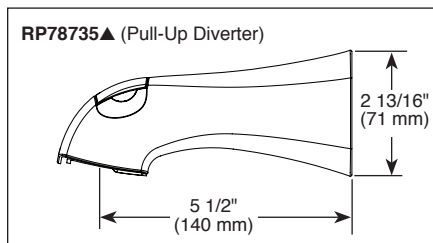

▲ Designate Proper Finish Suffix

52690▲ 1.75 GPM H₂O Showerhead

3 7/16" (87 mm) height
7 5/8" (194 mm) width

RP77991 Available Extension Kit

Delta reserves the right (1) to make changes in specifications and materials, and (2) to change or discontinue models, both without notice or obligation. Dimensions are for reference only. See current full-line price book or www.deltafaucet.com for finish options and product availability.