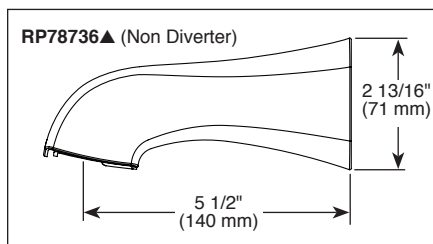

▲ Designate Proper Finish Suffix

52690▲ 1.75 GPM H₂O Showerhead

3 7/16" (87 mm) height
7 5/8" (194 mm) width

RP77991 Available Extension Kit

Delta reserves the right (1) to make changes in specifications and materials, and (2) to change or discontinue models, both without notice or obligation. Dimensions are for reference only. See current full-line price book or www.deltafaucet.com for finish options and product availability.