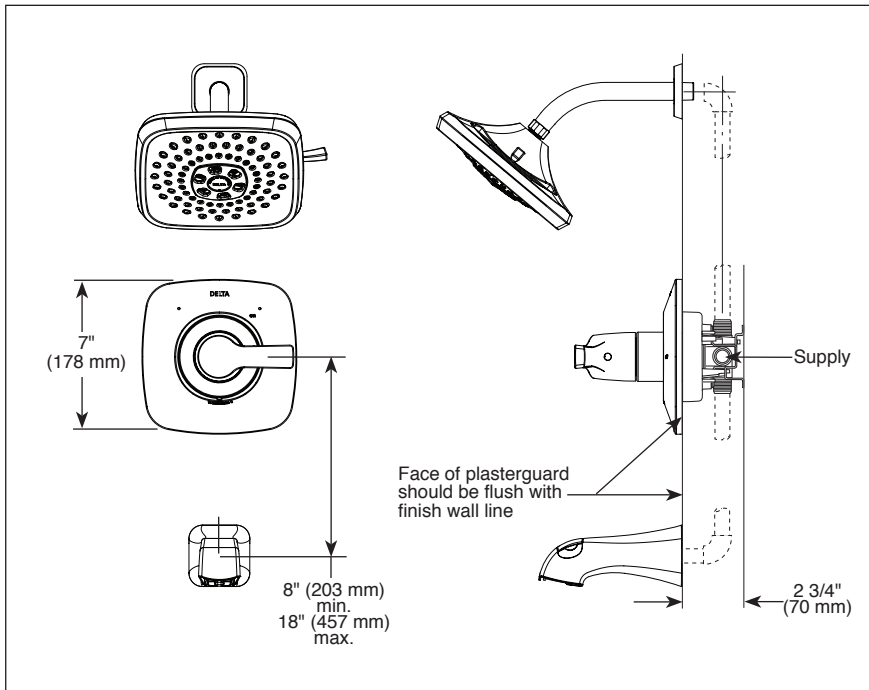

▲ Designate Proper Finish Suffix

52690▲ 1.75 GPM H₂O Showerhead

3 7/16" (87 mm) height
7 5/8" (194 mm) width

RP77991 Available Extension Kit

Delta reserves the right (1) to make changes in specifications and materials, and (2) to change or discontinue models, both without notice or obligation. Dimensions are for reference only. See current full-line price book or www.deltafaucet.com for finish options and product availability.