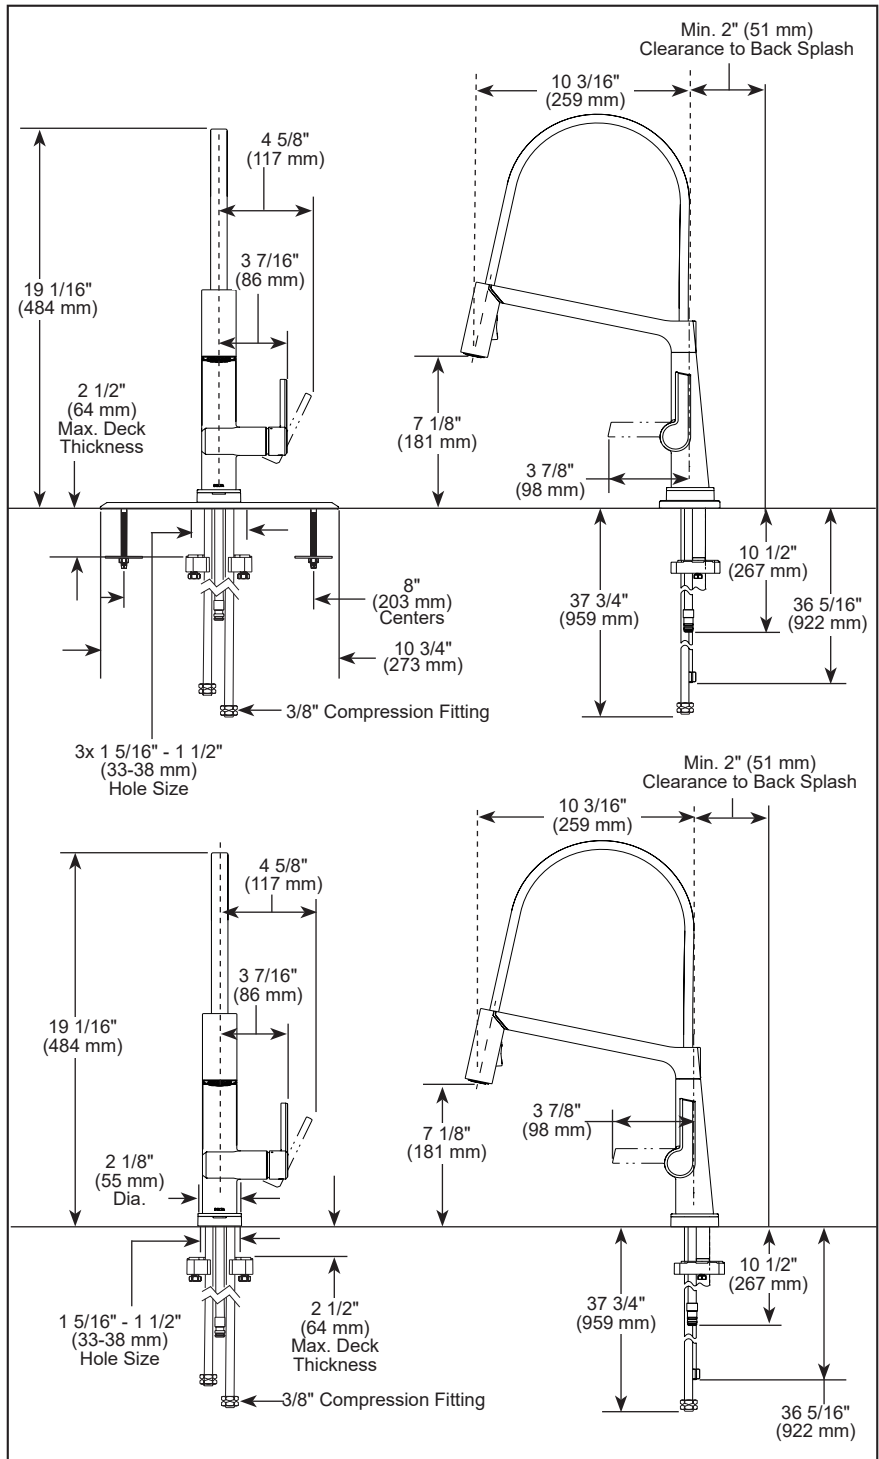

9693T-▲-DST

Submitted Model No.: \_\_\_\_\_

Specific Features: \_\_\_\_\_

▲ Designate Proper Finish Suffix

Delta reserves the right (1) to make changes in specifications and materials, and (2) to change or discontinue models, both without notice or obligation. Dimensions are for reference only. See current full-line price book or [www.deltafaucet.com](http://www.deltafaucet.com) for finish options and product availability.

DSP-K-9693T-DST Rev. A

### STANDARD SPECIFICATIONS:

- Max flow rate: 1.8 gpm @ 60 psi, 6.8 L/min @ 414 kPa.
- One or three hole mount (8" escutcheon optional, not included).
- Diamond coated ceramic cartridge.
- 3/8" O.D. straight, staggered PEX supply tubes.
- Spout rotates 360°.
- Red/Blue indicator markings.
- Two-function wand; aerated stream or spray.
- Dual integral check valves in sprayer.
- LED indicator light signals on-off water temperature and when batteries run low.
- Exposed hose pull-down spout.