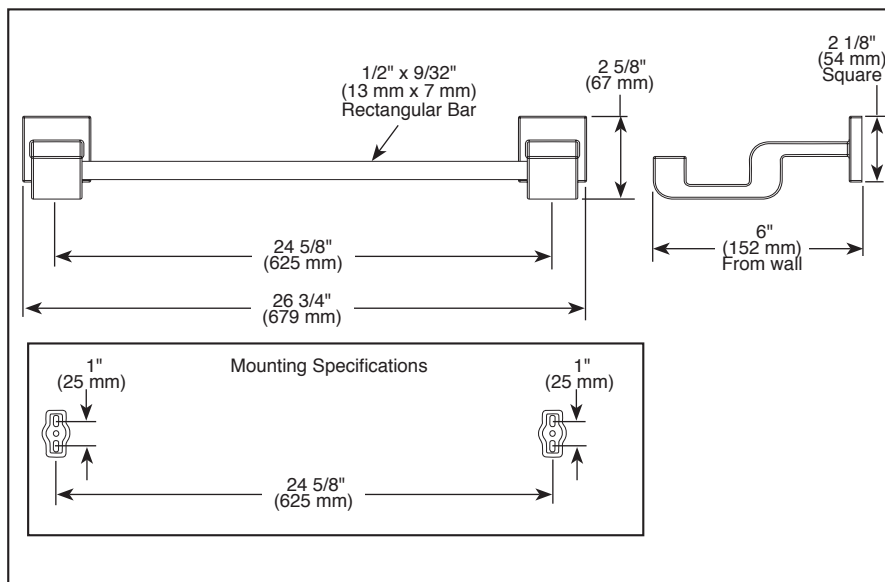

77525▲

Submitted Model No.: _____

Specific Features: _____

▲ Designate Proper Finish Suffix

ACCESSORIES

- Arzo® Bath Collection
- Double Towel Bar

STANDARD SPECIFICATIONS:

- Wood blocking is preferable behind all wall surfaces. If wood blocking is not available, the following fasteners are suggested: Tile/Masonry-Plastic or lead Anchors Plaster/drywall-Toggle bolts.
- Mounting hardware and mounting template included with product.