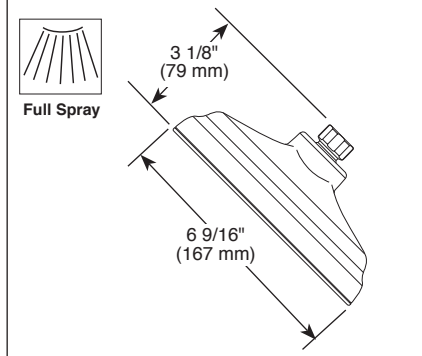

see what Delta can do™

TUB AND SHOWER FAUCET TRIM

Submitted Model No.: _____

Specific Features: _____

▲ Designate Proper Finish Suffix

RP62283▲ (2.5 GPM)
52283▲ (1.75 GPM)☺
Touch-Clean® Raincan Showerhead

- Dryden™ Bath Collection
- Valve Only (T14051)
- Shower Only (T14251, T14251-H₂O & T14251-WE)
- Tub/Shower (T14451, T14451-H₂O & T14451-WE)

FEATURES:

- Monitor® 14 Series pressure balanced bath single handle mixing valve trim
- "-H₂O" models include H₂O Kinetic® Technology showerhead

STANDARD SPECIFICATIONS:

- Maintains a balanced pressure of hot and cold water even when a valve is turned on or off elsewhere in the system.
- For use with MultiChoice® Universal rough valve body. (R10000 Series)
- Back-to-back installation capability.
- Solid brass forged body.
- Temperature only controlled with handle.
- Field adjustable to limit handle rotation into hot water zone.
- 120° maximum handle rotation.
- All parts replaceable from the front of the valve.
- 2.5 gpm @ 80 psi for standard models and 1.75 gpm @ 80 psi for models with -H₂O & -WE suffix.
- "-LHD" models have pad printed red/blue temperature indication less showerhead.
- Stem extension kit RP77991 can be ordered to allow for an additional 1 3/4" wall thickness. RP77991 ships with chrome escutcheon screws. For special finishes also order RP12630 escutcheon screws in desired finish.