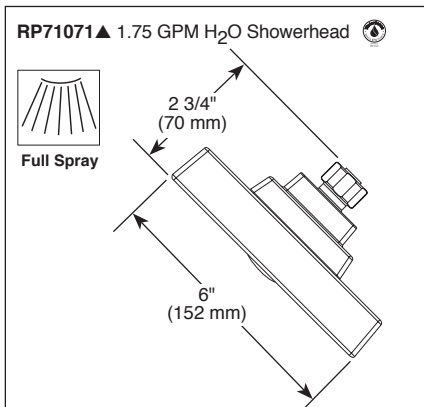

see what Delta can do™

TUB AND SHOWER FAUCET TRIM

Submitted Model No.: _____

Specific Features: _____

▲ Designate Proper Finish Suffix

RP62283▲ (2.5 GPM)
52283▲ (1.75 GPM)☺
Touch-Clean® Raincan Showerhead

- Dryden™ Bath Collection
- Valve Only (T14051)
- Shower Only (T14251, T14251-H₂O & T14251-WE)
- Tub/Shower (T14451, T14451-H₂O & T14451-WE)

FEATURES:

- Monitor® 14 Series pressure balanced bath single handle mixing valve trim
- "-H₂O" models include H₂O Kinetic® Technology showerhead

STANDARD SPECIFICATIONS:

- Maintains a balanced pressure of hot and cold water even when a valve is turned on or off elsewhere in the system.
- For use with MultiChoice® Universal rough valve body. (R10000 Series)
- Back-to-back installation capability.
- Solid brass forged body.
- Temperature only controlled with handle.
- Field adjustable to limit handle rotation into hot water zone.
- 120° maximum handle rotation.
- All parts replaceable from the front of the valve.
- 2.5 gpm @ 80 psi for standard models and 1.75 gpm @ 80 psi for models with -H₂O & -WE suffix.
- "-LHD" models have pad printed red/blue temperature indication less showerhead.
- Stem extension kit RP77991 can be ordered to allow for an additional 1 3/4" wall thickness. RP77991 ships with chrome escutcheon screws. For special finishes also order RP12630 escutcheon screws in desired finish.