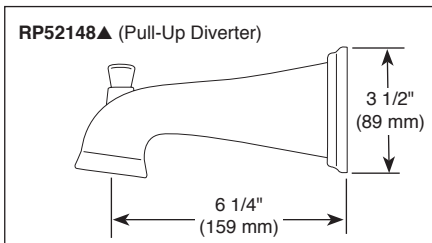

see what Delta can do™

TUB AND SHOWER FAUCET TRIM

Submitted Model No.: _____

Specific Features: _____

▲ Designate Proper Finish Suffix

RP62283▲ (2.5 GPM)
52283▲ (1.75 GPM)☺
Touch-Clean® Raincan Showerhead

- Dryden™ Bath Collection
- Valve Only (T14051)
- Shower Only (T14251, T14251-H₂O & T14251-WE)
- Tub/Shower (T14451, T14451-H₂O & T14451-WE)

FEATURES:

- Monitor® 14 Series pressure balanced bath single handle mixing valve trim
- "-H₂O" models include H₂O Kinetic® Technology showerhead

STANDARD SPECIFICATIONS:

- Maintains a balanced pressure of hot and cold water even when a valve is turned on or off elsewhere in the system.
- For use with MultiChoice® Universal rough valve body. (R10000 Series)
- Back-to-back installation capability.
- Solid brass forged body.
- Temperature only controlled with handle.
- Field adjustable to limit handle rotation into hot water zone.
- 120° maximum handle rotation.
- All parts replaceable from the front of the valve.
- 2.5 gpm @ 80 psi for standard models and 1.75 gpm @ 80 psi for models with -H₂O & -WE suffix.
- "-LHD" models have pad printed red/blue temperature indication less showerhead.
- Stem extension kit RP77991 can be ordered to allow for an additional 1 3/4" wall thickness. RP77991 ships with chrome escutcheon screws. For special finishes also order RP12630 escutcheon screws in desired finish.