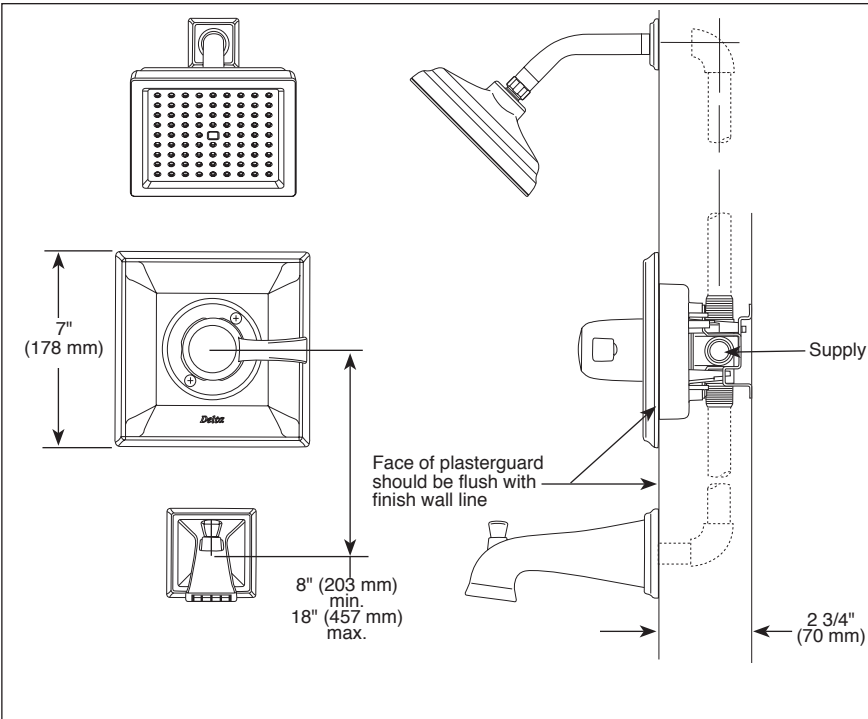

see what Delta can do™

TUB AND SHOWER FAUCET TRIM

Submitted Model No.: _____

Specific Features: _____

▲ Designate Proper Finish Suffix

RP62283▲ (2.5 GPM)
52283▲ (1.75 GPM)☺
Touch-Clean® Raincan Showerhead

- Dryden™ Bath Collection
- Valve Only (T14051)
- Shower Only (T14251, T14251-H₂O & T14251-WE)
- Tub/Shower (T14451, T14451-H₂O & T14451-WE)

FEATURES:

- Monitor® 14 Series pressure balanced bath single handle mixing valve trim
- "-H₂O" models include H₂O Kinetic® Technology showerhead

STANDARD SPECIFICATIONS:

- Maintains a balanced pressure of hot and cold water even when a valve is turned on or off elsewhere in the system.
- For use with MultiChoice® Universal rough valve body. (R10000 Series)
- Back-to-back installation capability.
- Solid brass forged body.
- Temperature only controlled with handle.
- Field adjustable to limit handle rotation into hot water zone.
- 120° maximum handle rotation.
- All parts replaceable from the front of the valve.
- 2.5 gpm @ 80 psi for standard models and 1.75 gpm @ 80 psi for models with -H₂O & -WE suffix.
- "-LHD" models have pad printed red/blue temperature indication less showerhead.
- Stem extension kit RP77991 can be ordered to allow for an additional 1 3/4" wall thickness. RP77991 ships with chrome escutcheon screws. For special finishes also order RP12630 escutcheon screws in desired finish.