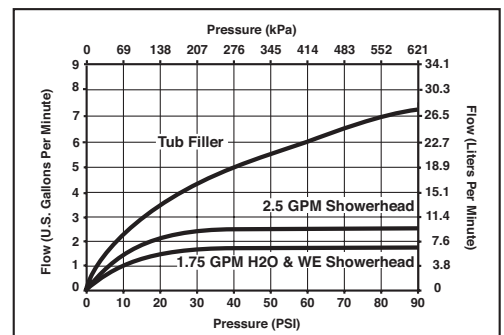

COMPLIES WITH:

- ASME A112.18.1 / CSA B125.1
- ASSE 1016
- ☺ Indicates compliance to ICC/ANSI A117.1 - Valve control only
- EPA WaterSense® (H₂O & WE models only)