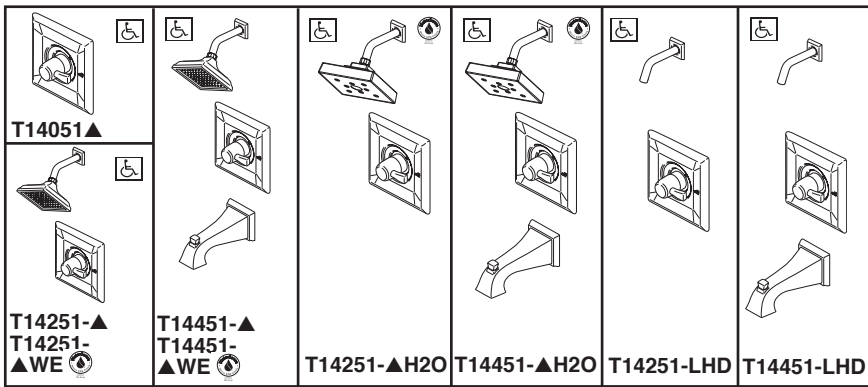

see what Delta can do™

TUB AND SHOWER FAUCET TRIM

Submitted Model No.: _____

Specific Features: _____

▲ Designate Proper Finish Suffix

RP62283▲ (2.5 GPM)
52283▲ (1.75 GPM)☺
Touch-Clean® Raincan Showerhead

- Dryden™ Bath Collection
- Valve Only (T14051)
- Shower Only (T14251, T14251-H₂O & T14251-WE)
- Tub/Shower (T14451, T14451-H₂O & T14451-WE)

FEATURES:

- Monitor® 14 Series pressure balanced bath single handle mixing valve trim
- "-H₂O" models include H₂O Kinetic® Technology showerhead

STANDARD SPECIFICATIONS:

- Maintains a balanced pressure of hot and cold water even when a valve is turned on or off elsewhere in the system.
- For use with MultiChoice® Universal rough valve body. (R10000 Series)
- Back-to-back installation capability.
- Solid brass forged body.
- Temperature only controlled with handle.
- Field adjustable to limit handle rotation into hot water zone.
- 120° maximum handle rotation.
- All parts replaceable from the front of the valve.
- 2.5 gpm @ 80 psi for standard models and 1.75 gpm @ 80 psi for models with -H₂O & -WE suffix.
- "-LHD" models have pad printed red/blue temperature indication less showerhead.
- Stem extension kit RP77991 can be ordered to allow for an additional 1 3/4" wall thickness. RP77991 ships with chrome escutcheon screws. For special finishes also order RP12630 escutcheon screws in desired finish.