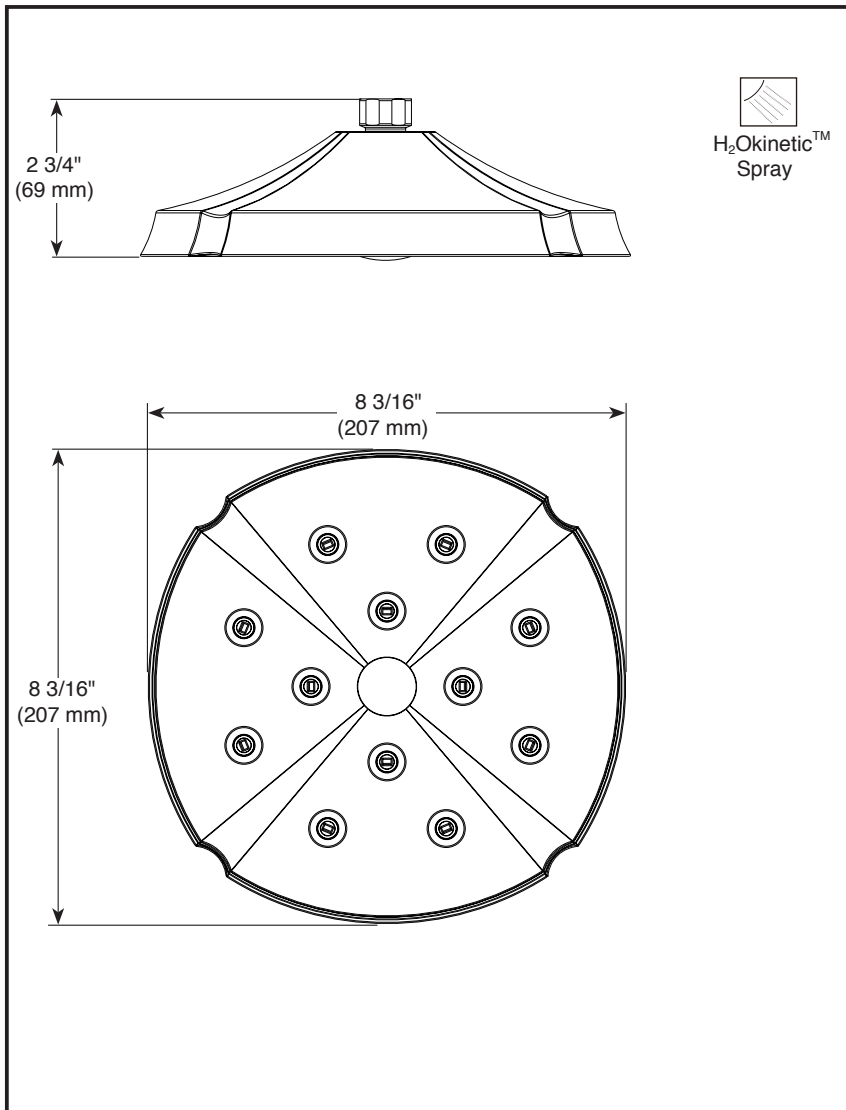

Submitted Model No.: _____

Specific Features: _____

▲ Designate proper finish suffix

see what Delta can do™

SHOWERHEAD

■ Single Setting Showerhead

FEATURES:

- H₂Okinetic Technology®

STANDARD SPECIFICATIONS:

- Standard 1/2" pipe fitting
- Metal ball connector for durability. Easy installation
- Maximum 2.5 gpm @ 80 psi, 9.5 L/min @ 550 kPa

WARRANTY

- Lifetime limited warranty on parts (other than electronic parts and batteries) and finishes: or, for commercial users, for 5 years from date of purchase.
- 5 year limited warranty on electronic parts (other than batteries); or, for commercial users, for 1 year from the date of purchase. No warranty is provided on batteries.