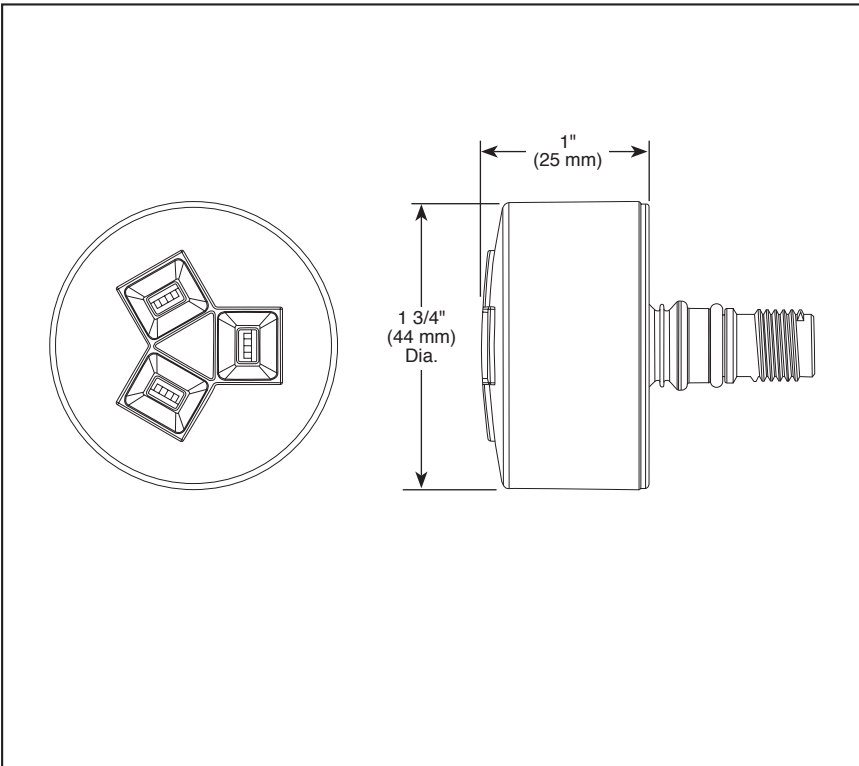

SH5002▲

Submitted Model No.: \_\_\_\_\_

Specific Features: \_\_\_\_\_

▲ Designate proper finish suffix

## STANDARD SPECIFICATIONS

- Must order rough (R50200) and trim (T50010▲ or T50210▲) separately.
- Spray head automatically extends 1 11/32" out of the wall when water is turned on.
- Spray heads are interchangeable by user.
- Spray heads adjust up to 50° in any direction once extended.
- Features H<sub>2</sub>Okinetic® Technology.