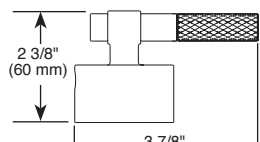

T70135-▲LHP

Submitted Model No.: _____

Specific Features: _____

HL7032▲ Lever Handle

HL7033▲ T-Lever Handle

HL7034▲ Industrial Lever Handle

▲ Designate Finish Suffix

Brizo Kitchen & Bath Company reserves the right (1) to make changes in specifications and materials, and (2) to change or discontinue models, both without notice or obligation. Dimensions are for reference only. See current full-line price book or www.brizo.com for finish options and product availability.

BSP-B-T70135LHP. Rev. C

BRIZO®

SINGLE HANDLE FLOOR MOUNT TUB FILLER TRIM ONLY

- Litze™ Collection
- Single Handle Floor Mount

FEATURES:

- H₂Okinetic Technology®

STANDARD SPECIFICATIONS:

- Maximum handshower flow rate 1.75 gpm @ 80 psi, 6.60 L/Min @ 552 kPa
- Indexing handshower holder
- 60"- 82" stretchable finished metal hose
- High flow ceramic mixing cartridge
- Single lever handle with hot and cold indicators
- Auto resetting diverter
- Certified dual check valves in handshower
- Drain not included
- Requires rough-in to complete installation:
 - R70100-WS with integrated stops
 - R70100 without stops, provides maximum flow
- Handle sold separately