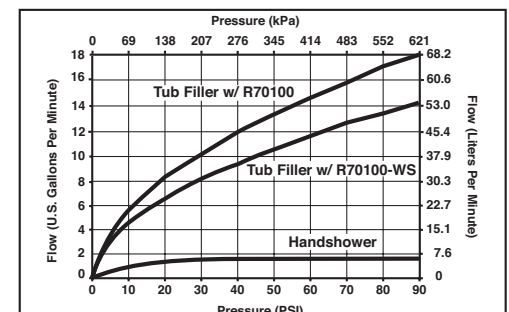

BSP-B-T70135LHP. Rev. C

BRIZO®

SINGLE HANDLE FLOOR MOUNT TUB FILLER TRIM ONLY

- Litze™ Collection
- Single Handle Floor Mount

FEATURES:

- H₂Okinetic Technology®

STANDARD SPECIFICATIONS:

- Maximum handshower flow rate 1.75 gpm @ 80 psi, 6.60 L/Min @ 552 kPa
- Indexing handshower holder
- 60"- 82" stretchable finished metal hose
- High flow ceramic mixing cartridge
- Single lever handle with hot and cold indicators
- Auto resetting diverter
- Certified dual check valves in handshower
- Drain not included
- Requires rough-in to complete installation:
 - R70100-WS with integrated stops
 - R70100 without stops, provides maximum flow
- Handle sold separately

⚠ WARNING: Risk of personal injury. Do not use the tub filler as a grab bar or support bar. Install this product according to the installation guide.

COMPLIES WITH:

- ASME A112.18.1 / CSA B125.1
- Indicates compliance to ICC/ANSI A117.1- Valve control only
- EPA Watersense® - Applies to handshower only - RP90054*