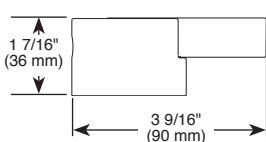

T70135-▲LHP

Submitted Model No.: _____

Specific Features: _____

HL7032▲ Lever Handle

HL7033▲ T-Lever Handle

HL7034▲ Industrial Lever Handle

▲ Designate Finish Suffix

Brizo Kitchen & Bath Company reserves the right (1) to make changes in specifications and materials, and (2) to change or discontinue models, both without notice or obligation. Dimensions are for reference only. See current full-line price book or www.brizo.com for finish options and product availability.

BSP-B-T70135LHP. Rev. C

BRIZO®

SINGLE HANDLE FLOOR MOUNT TUB FILLER TRIM ONLY

- Litze™ Collection
- Single Handle Floor Mount

FEATURES:

- H₂Okinetic Technology®

STANDARD SPECIFICATIONS:

- Maximum handshower flow rate 1.75 gpm @ 80 psi, 6.60 L/Min @ 552 kPa
- Indexing handshower holder
- 60"- 82" stretchable finished metal hose
- High flow ceramic mixing cartridge
- Single lever handle with hot and cold indicators
- Auto resetting diverter
- Certified dual check valves in handshower
- Drain not included
- Requires rough-in to complete installation:
 - R70100-WS with integrated stops
 - R70100 without stops, provides maximum flow
- Handle sold separately