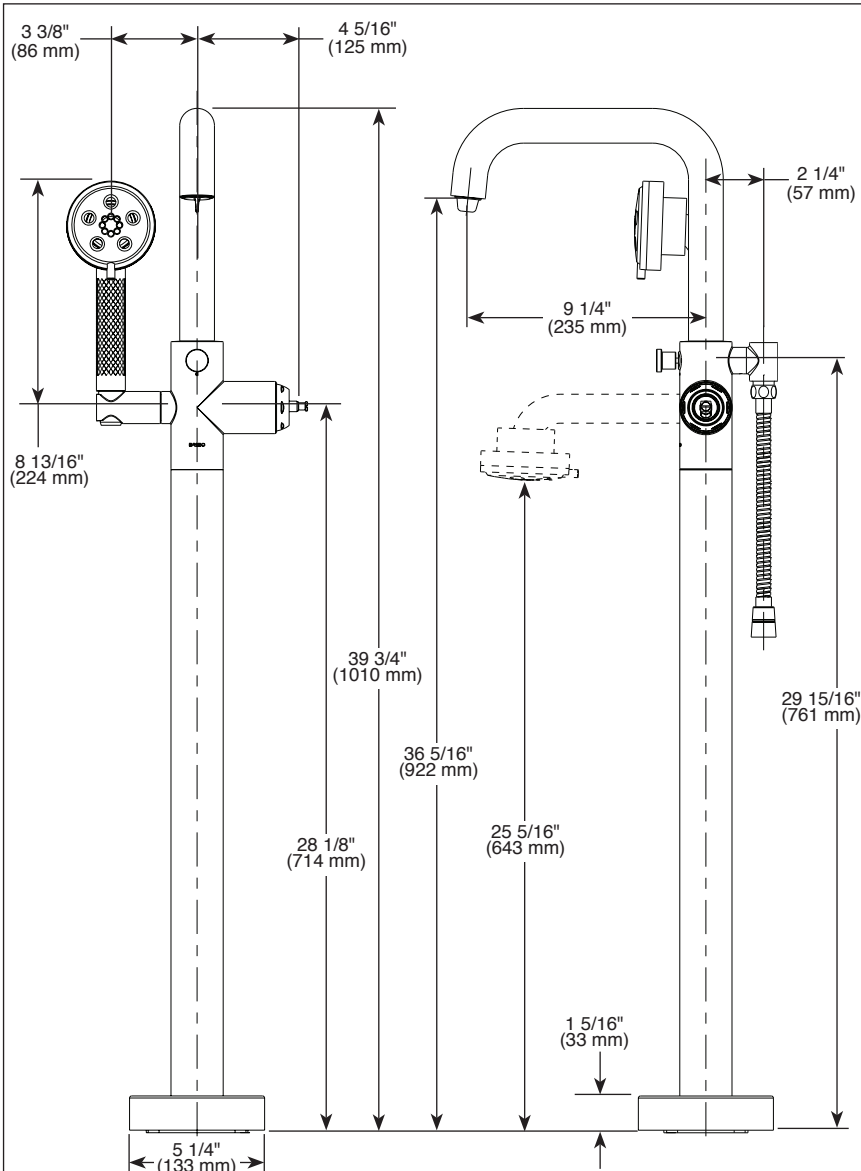

T70135-▲LHP

Submitted Model No.: _____

Specific Features: _____

HL7032▲ Lever Handle

HL7033▲ T-Lever Handle

HL7034▲ Industrial Lever Handle

▲ Designate Finish Suffix

Brizo Kitchen & Bath Company reserves the right (1) to make changes in specifications and materials, and (2) to change or discontinue models, both without notice or obligation. Dimensions are for reference only. See current full-line price book or www.brizo.com for finish options and product availability.

BSP-B-T70135LHP. Rev. C

BRIZO®

SINGLE HANDLE FLOOR MOUNT TUB FILLER TRIM ONLY

- Litze™ Collection
- Single Handle Floor Mount

FEATURES:

- H₂Okinetic Technology®

STANDARD SPECIFICATIONS:

- Maximum handshower flow rate 1.75 gpm @ 80 psi, 6.60 L/Min @ 552 kPa
- Indexing handshower holder
- 60"- 82" stretchable finished metal hose
- High flow ceramic mixing cartridge
- Single lever handle with hot and cold indicators
- Auto resetting diverter
- Certified dual check valves in handshower
- Drain not included
- Requires rough-in to complete installation:
 - R70100-WS with integrated stops
 - R70100 without stops, provides maximum flow
- Handle sold separately

⚠ WARNING: Risk of personal injury. Do not use the tub filler as a grab bar or support bar. Install this product according to the installation guide.

COMPLIES WITH:

- ASME A112.18.1 / CSA B125.1
- Indicates compliance to ICC/ANSI A117.1- Valve control only
- EPA Watersense® - Applies to handshower only - RP90054*