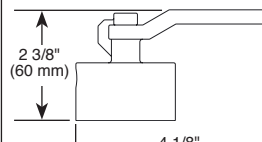

T70135-▲LHP

Submitted Model No.: _____

Specific Features: _____

HL7032▲ Lever Handle

HL7033▲ T-Lever Handle

HL7034▲ Industrial Lever Handle

▲ Designate Finish Suffix

Brizo Kitchen & Bath Company reserves the right (1) to make changes in specifications and materials, and (2) to change or discontinue models, both without notice or obligation. Dimensions are for reference only. See current full-line price book or www.brizo.com for finish options and product availability.

BSP-B-T70135LHP. Rev. C

BRIZO®

SINGLE HANDLE FLOOR MOUNT TUB FILLER TRIM ONLY

- Litze™ Collection
- Single Handle Floor Mount

FEATURES:

- H₂Okinetic Technology®

STANDARD SPECIFICATIONS:

- Maximum handshower flow rate 1.75 gpm @ 80 psi, 6.60 L/Min @ 552 kPa
- Indexing handshower holder
- 60"- 82" stretchable finished metal hose
- High flow ceramic mixing cartridge
- Single lever handle with hot and cold indicators
- Auto resetting diverter
- Certified dual check valves in handshower
- Drain not included
- Requires rough-in to complete installation:
 - R70100-WS with integrated stops
 - R70100 without stops, provides maximum flow
- Handle sold separately