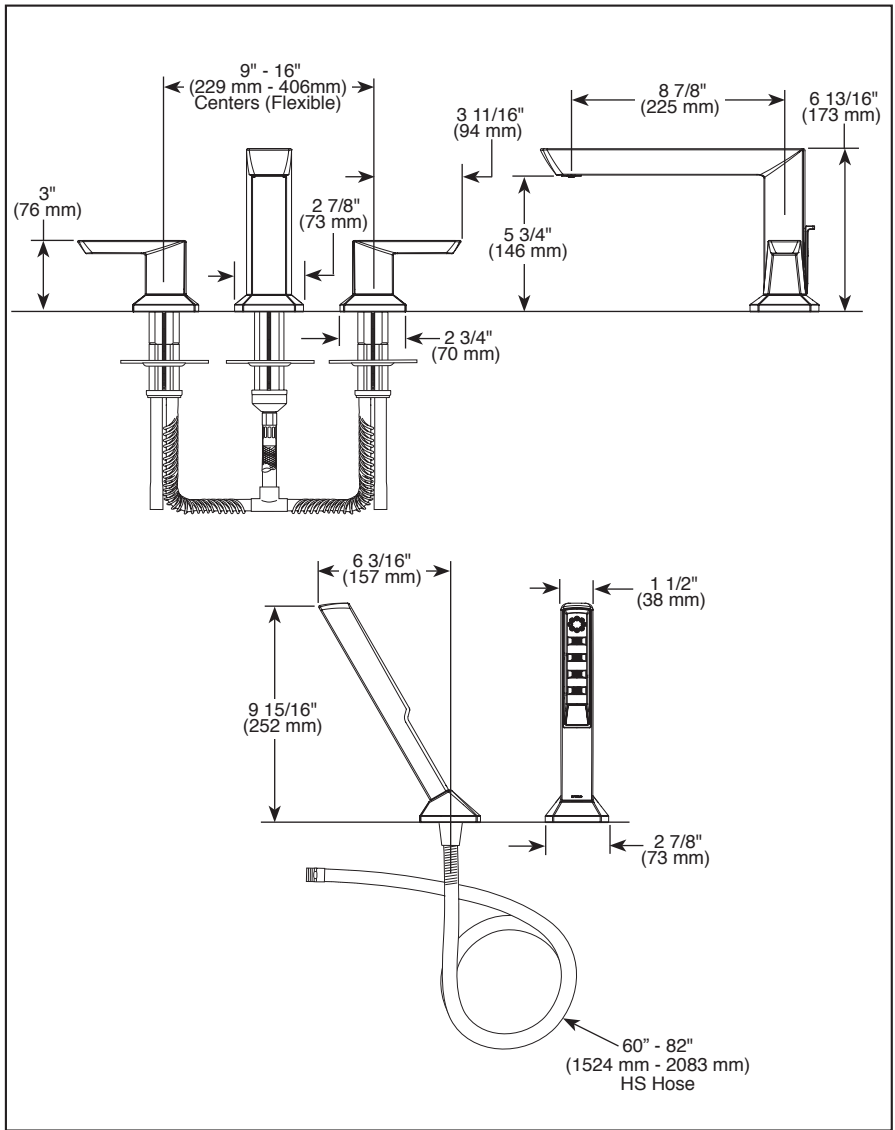

Submitted Model No.: _____
 Specific Features: _____

▲ Designate proper finish suffix

BRIZO®

ROMAN TUB FAUCET TRIM

- Vettis™ Bath Collection
- Three Hole Installation (T67388)
- Four Hole Installation (T67488)

- STANDARD SPECIFICATIONS:**
- Trim only for two handle Roman Tub faucet for concealed mounting
 - Temperature and volume controlled with handles
 - Rough-In kit must also be ordered to complete installation (R64707 for four hole and R62707 for three hole). There are separate specification sheets on each rough-in kit if more details are required.
 - Handshower includes double check valves for backflow prevention (T67488)
 - Handshower maximum 1.75 gpm @ 80 psi, 6.6 L/min @ 550 kPa
 - Accommodates up to 2 1/2" deck thickness
 - 60" - 82" (1524 mm - 2159 mm) stretchable finished metal hose

- COMPLIES WITH:**
- ASME A112.18.1 / CSA B125.1
 - Indicates compliance to ICC/ANSI A117.1- Valve control only
 - EPA WaterSense® - Applies to handshower only - RP92007*

Brizo Kitchen & Bath Company reserves the right (1) to make changes in specifications and materials, and (2) to change or discontinue models, both without notice or obligation. Dimensions are for reference only. See current full-line price book or www.brizo.com for finish options and product availability.
 BSP-B-T67388 Rev. B