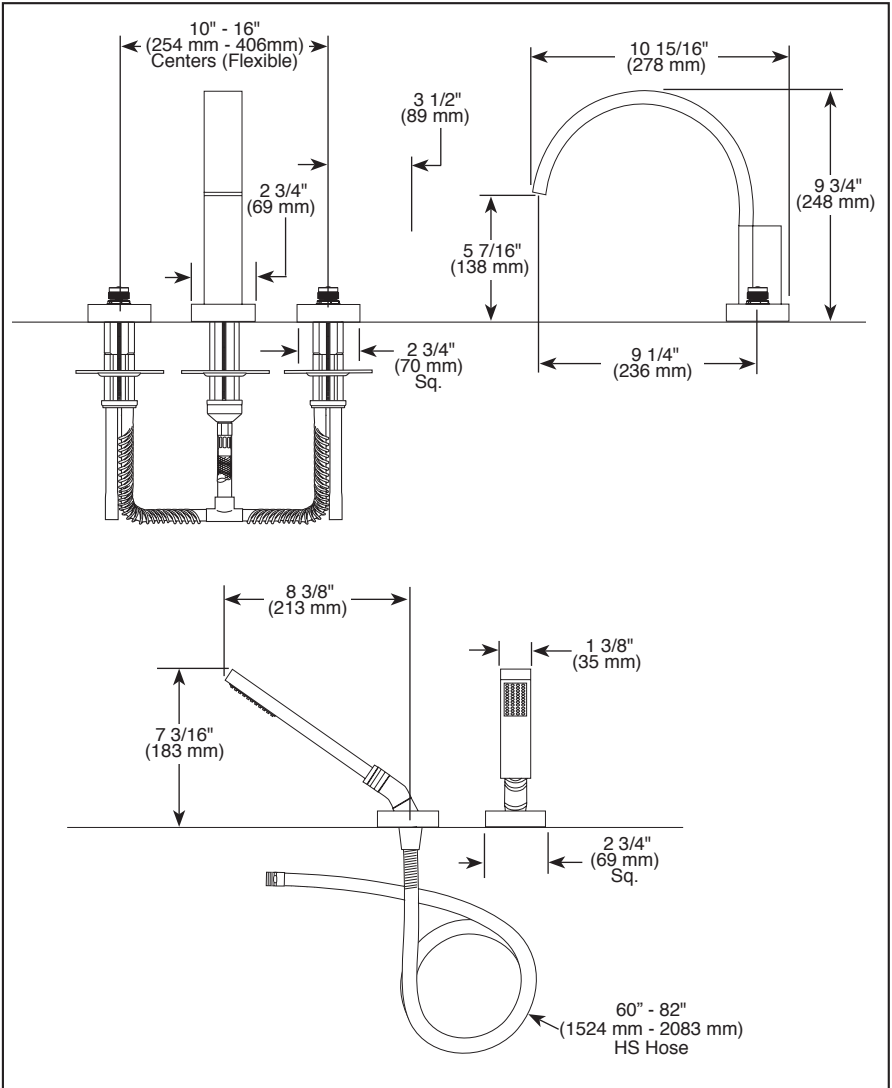

Submitted Model No.: _____
 Specific Features: _____

BRIZO®

ROMAN TUB/WHIRLPOOL FAUCET TRIM

- Siderna® Bath Collection
- Three Hole Installation (T67380)
- Four Hole Installation (T67480)
- Rough-In Kit Must Also be Ordered to Complete Installation (R64707 for four hole and R62707 for three hole)

- STANDARD SPECIFICATIONS:**
- Trim Only for two handle Roman Tub faucet for concealed mounting.
 - 10 15/16" (278 mm) long, 9 3/4" (248 mm) high slip-on rigid spout.
 - Temperature and volume controlled with handles.
 - Rough-In kit must also be ordered to complete installation (R64707 for four hole and R62707 for three hole). There are separate specification sheets on each rough-in kit if more details are required.
 - Handshower includes double check valves for backflow prevention (T67480 & T67481).
 - Handshower maximum 1.75 gpm @ 80 psi, 6.6 L/min @ 550 kPa
 - Minimum 5" (127 mm) to maximum 8" (203 mm) distance between holes.
 - Accomodates up to 2 1/2" deck thickness.
 - Handles sold separately.
 - 60" - 82" (1524 mm - 2083 mm) stretchable finished metal hose.

- COMPLIES WITH:**
- ASME A112.18.1 / CSA B125.1
 - ☑ Indicates compliance to ICC/ANSI A117.1 - Valve control only
 - EPA WaterSense® - Applies to handshower only - RP63768*

▲ Designate proper finish suffix