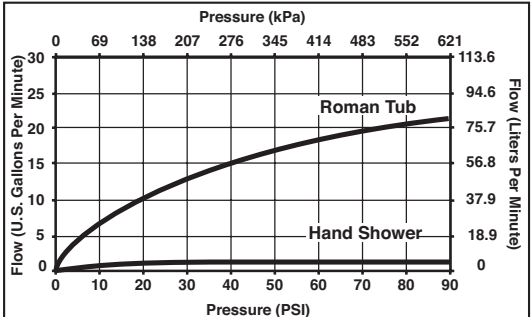

Delta reserves the right (1) to make changes in specifications and materials, and (2) to change or discontinue models, both without notice or obligation. Dimensions are for reference only. See current full-line price book or www.brizo.com for finish options and product availability.
BSP-B-T67380-LHP Rev. G