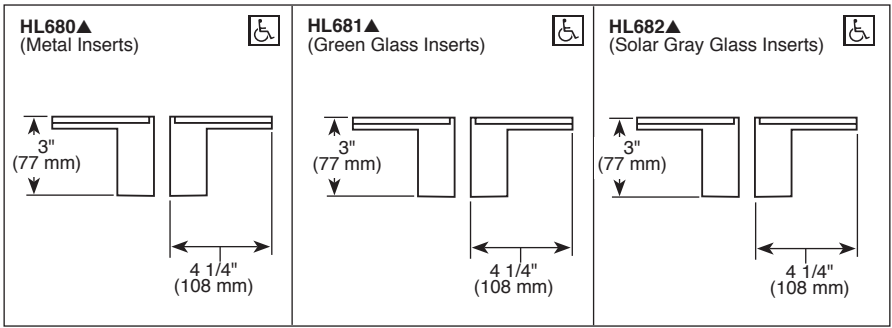

1. **STANDARD SPECIFICATIONS:**
2. Trim Only for two handle Roman Tub faucet for concealed mounting.
   - 10 15/16" (278 mm) long, 9 3/4" (248 mm) high slip-on rigid spout.
   - Temperature and volume controlled with handles.
   - Rough-In kit must also be ordered to complete installation (R64707 for four hole and R62707 for three hole). There are separate specification sheets on each rough-in kit if more details are required.
   - Handshower includes double check valves for backflow prevention (T67480 & T67481).
   - Handshower maximum 1.75 gpm @ 80 psi, 6.6 L/min @ 550 kPa
   - Minimum 5" (127 mm) to maximum 8" (203 mm) distance between holes.
   - Accomodates up to 2 1/2" deck thickness.
   - Handles sold separately.
   - 60" - 82" (1524 mm - 2083 mm) stretchable finished metal hose.

1. **WARRANTY**
2. Lifetime limited warranty on parts (other than electronic parts and batteries) and finishes: or, for commercial users, for 5 years from date of purchase.
   - 5 year limited warranty on electronic parts (other than batteries); or, for commercial users, for 1 year from the date of purchase. No warranty is provided on batteries.

1. **COMPLIES WITH:**
2. ASME A112.18.1 / CSA B125.1
   - ☑ Indicates compliance to ICC/ANSI A117.1 - Valve control only
   - EPA WaterSense® - Applies to handshower only - RP63768*

▲ Designate proper finish suffix