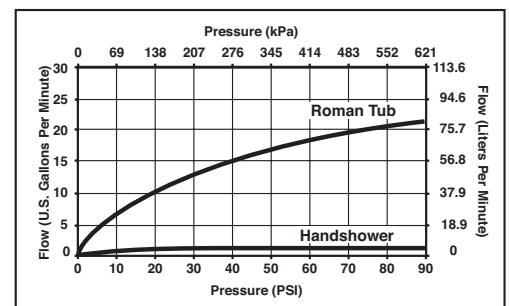

Brizo Kitchen & Bath Company reserves the right (1) to make changes in specifications and materials, and (2) to change or discontinue models, both without notice or obligation. Dimensions are for reference only. See current full-line price book or www.brizo.com for finish options and product availability.

BSP-B-T67350 Rev. E

Brizo Kitchen & Bath Company

55 E. 111th Street, Indianapolis, Indiana 46280
350 South Edgeware Road, St. Thomas, ON N5P 4L1
© 2017 Brizo Kitchen & Bath Company