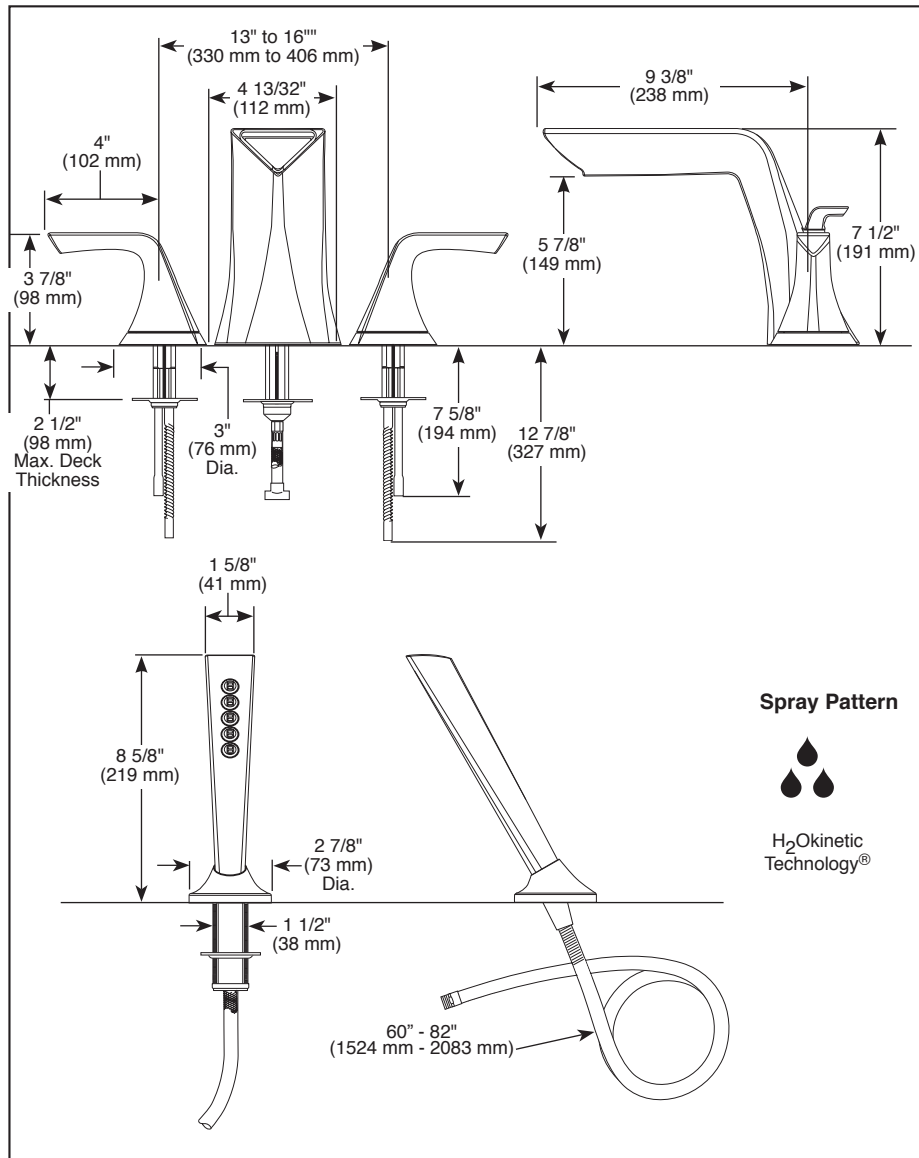

Spray Pattern

H₂Okinetic Technology®

▲ Designate Proper Finish Suffix