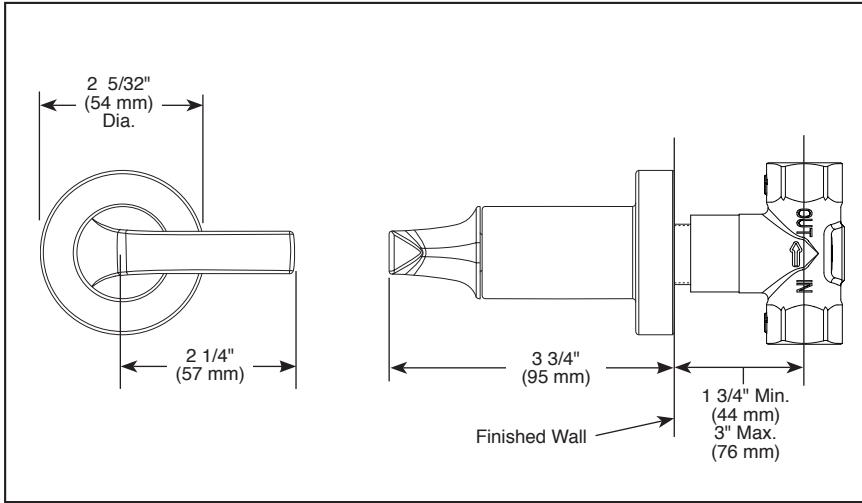

T66650▲

Submitted Model No.: _____

Specific Features: _____

▲ Designate proper finish suffix

BRIZO[®]

SENSORI[®]

CUSTOM SHOWER TRIM

- Sotria™ Bath Collection
- Volume Control Trim

STANDARD SPECIFICATIONS

- Must also order R35600 Rough-In.
- 90° handle rotation controls volume only.
- Volume control flows up to 16.2 gpm @ 60 psi
- Maximum flow 8.2 gpm @ 60 psi per volume control when paired with Sensori Thermostatic trim.
- Volume controls are required for every outlet and every set of body sprays (up to max flow).
- All parts are replaceable from the front.
- Adjusts for wall thickness variations.
- Recommended working pressure of 45-80 PSI.
- Volume control only; must be used with temperature control device.
- No extension kit required, rough accommodates up to 3 1/4" wall thickness.