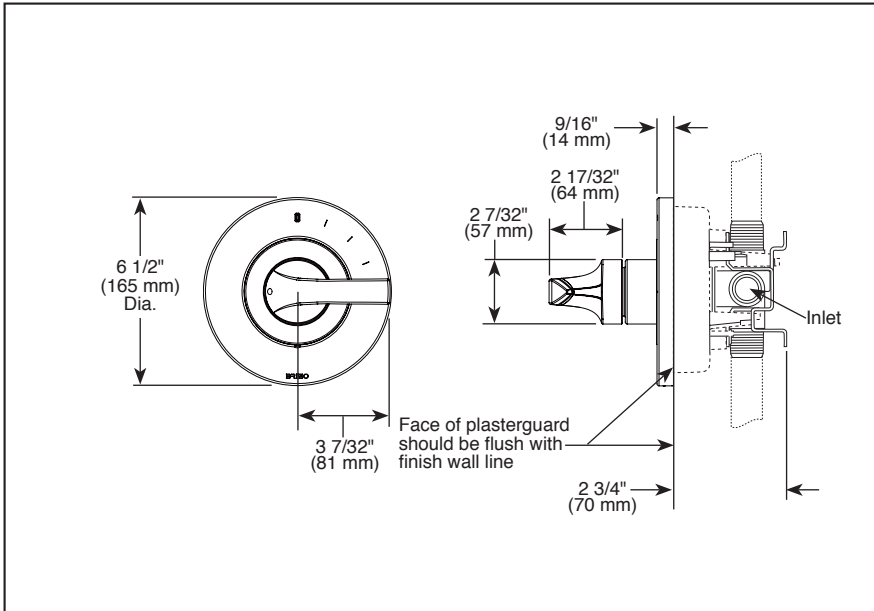

RP81665 Available Extension Kit

▲ Designate proper finish suffix

Brizo Kitchen & Bath Company reserves the right (1) to make changes in specifications and materials, and (2) to change or discontinue models, both without notice or obligation. Dimensions are for reference only. See current full-line price book or www.brizo.com for finish options and product availability.

BSP-B-T60P050 Rev. B

Brizo Kitchen & Bath Company

Indianapolis, Indiana 46280
A Division of Masco Corporation of Indiana
© 2016 Brizo Kitchen & Bath Company