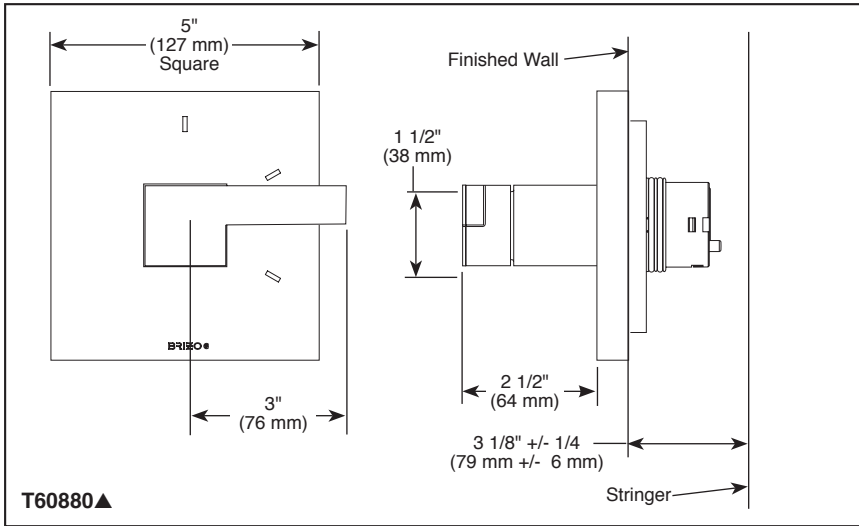

BRIZO®

CUSTOM SHOWER DIVERTER

- Siderna® Collection
- Three Function Diverter Trim (T60880)
- Six Function Diverter Trim (T60980)

Submitted Model No.: _____

Specific Features: _____

▲ Designate proper finish suffix

BSP-B-T60880 Rev. E

STANDARD SPECIFICATIONS

- Three function diverter. 2 individual positions, 1 shared positions.
- Six function diverter. 3 individual positions, 3 shared positions.
- Must also order R60700 rough-in.
- Escutcheon is held in place with magnets. No exposed screws.