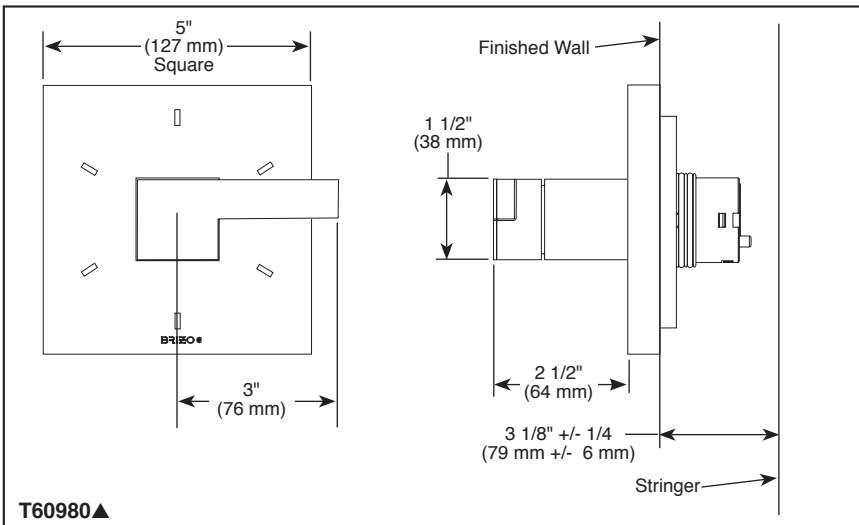

BRIZO®

CUSTOM SHOWER DIVERTER

- Siderna® Collection
- Three Function Diverter Trim (T60880)
- Six Function Diverter Trim (T60980)

Submitted Model No.: _____

Specific Features: _____

▲ Designate proper finish suffix

BSP-B-T60880 Rev. E

STANDARD SPECIFICATIONS

- Three function diverter. 2 individual positions, 1 shared positions.
- Six function diverter. 3 individual positions, 3 shared positions.
- Must also order R60700 rough-in.
- Escutcheon is held in place with magnets. No exposed screws.