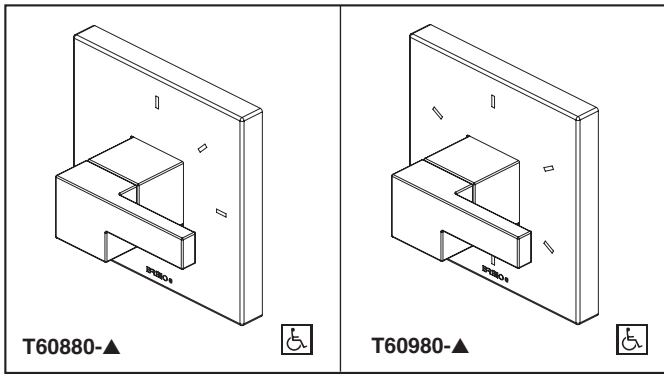

BRIZO®

CUSTOM SHOWER DIVERTER

- Siderna® Collection
- Three Function Diverter Trim (T60880)
- Six Function Diverter Trim (T60980)

Submitted Model No.: _____

Specific Features: _____

▲ Designate proper finish suffix

BSP-B-T60880 Rev. E

STANDARD SPECIFICATIONS

- Three function diverter. 2 individual positions, 1 shared positions.
- Six function diverter. 3 individual positions, 3 shared positions.
- Must also order R60700 rough-in.
- Escutcheon is held in place with magnets. No exposed screws.