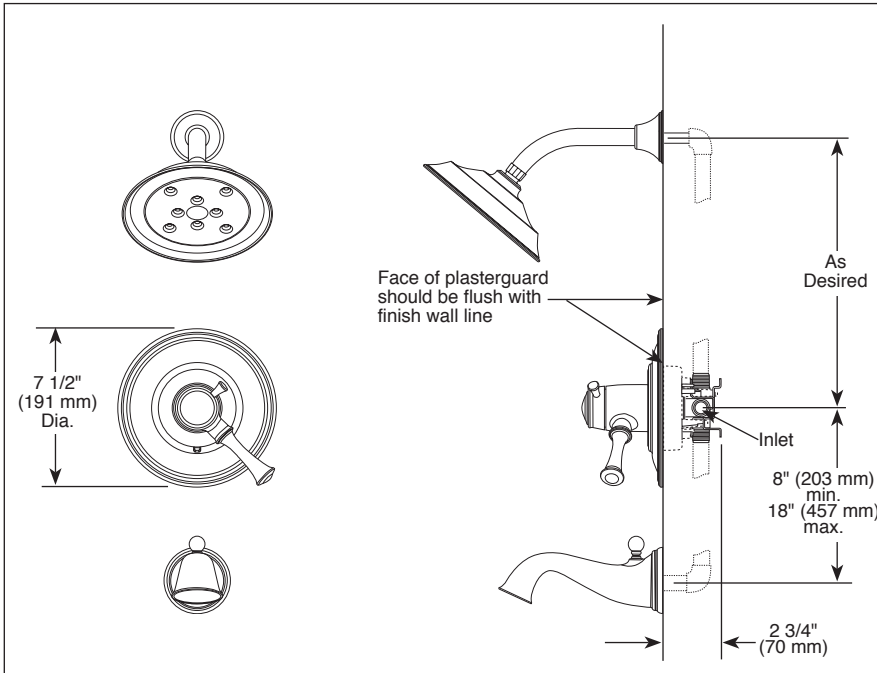

# BRIZO® TUB AND SHOWER FAUCET TRIM

- Baliza® Bath Collection
- TempAssure® Thermostatic
- Valve Only (T60005)
- Shower Only (T60205)
- Tub/Shower (T60405)

Submitted Model No.: \_\_\_\_\_

Specific Features: \_\_\_\_\_

## STANDARD SPECIFICATIONS:

- TempAssure® thermostatic valve cartridge.
- Thermostatic wax element maintains the outlet temperature to  $\pm 3.6^\circ\text{F}$ .
- Must also order MultiChoice® Universal rough valve body (R60000 Series).
- Back-to-back installation capability.
- Lever volume control handle; temperature adjustment lever.
- Graphics indicate hot/cold temperature adjustment.
- Field adjustable to limit handle rotation into hot water zone.
- All parts replaceable from the front of the valve.
- Adjusts for up to 1" wall thickness.
- Single function H<sub>2</sub>Okinetic Technology® showerhead; 2.0 gpm @ 80 PSI.
- Tool for showerhead to showerarm assembly provided.
- Decorative, cast brass showerarm and tub spout.