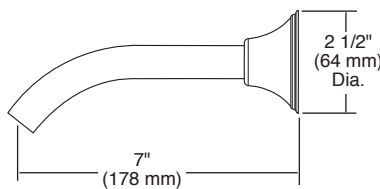

RP40593▲ Shower Arm