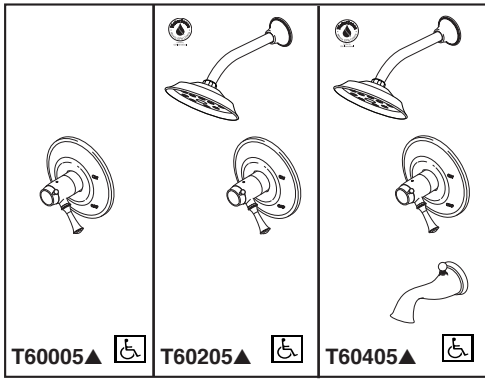

# BRIZO® TUB AND SHOWER FAUCET TRIM

- Baliza® Bath Collection
- TempAssure® Thermostatic
- Valve Only (T60005)
- Shower Only (T60205)
- Tub/Shower (T60405)

Submitted Model No.: \_\_\_\_\_

Specific Features: \_\_\_\_\_

## STANDARD SPECIFICATIONS:

- TempAssure® thermostatic valve cartridge.
- Thermostatic wax element maintains the outlet temperature to  $\pm 3.6^\circ\text{F}$ .
- Must also order MultiChoice® Universal rough valve body (R60000 Series).
- Back-to-back installation capability.
- Lever volume control handle; temperature adjustment lever.
- Graphics indicate hot/cold temperature adjustment.
- Field adjustable to limit handle rotation into hot water zone.
- All parts replaceable from the front of the valve.
- Adjusts for up to 1" wall thickness.
- Single function H<sub>2</sub>Okinetic Technology® showerhead; 2.0 gpm @ 80 PSI.
- Tool for showerhead to showerarm assembly provided.
- Decorative, cast brass showerarm and tub spout.