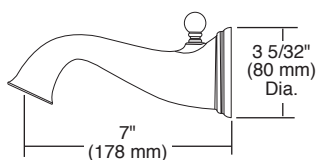

RP49094▲ (Pull-Up Diverter)