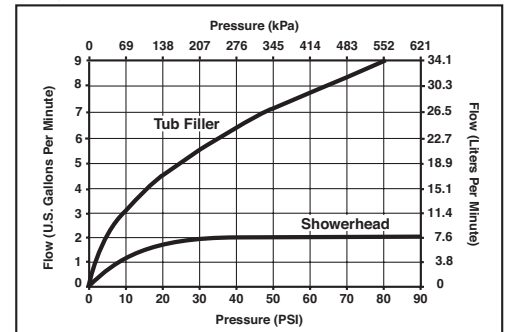

Using R60000-UNBX: