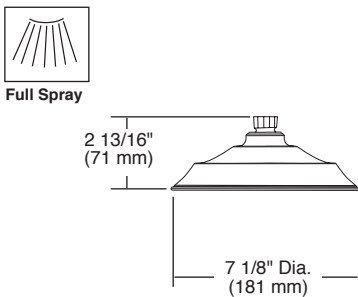

COMPLIES WITH:

- ASME A112.18.1 / CSA B125.1
- ASSE 1016
- Indicates compliance to ICC/ANSI A117.1 - Valve control only.
- EPA WaterSense®

87305▲ Raincan Showerhead