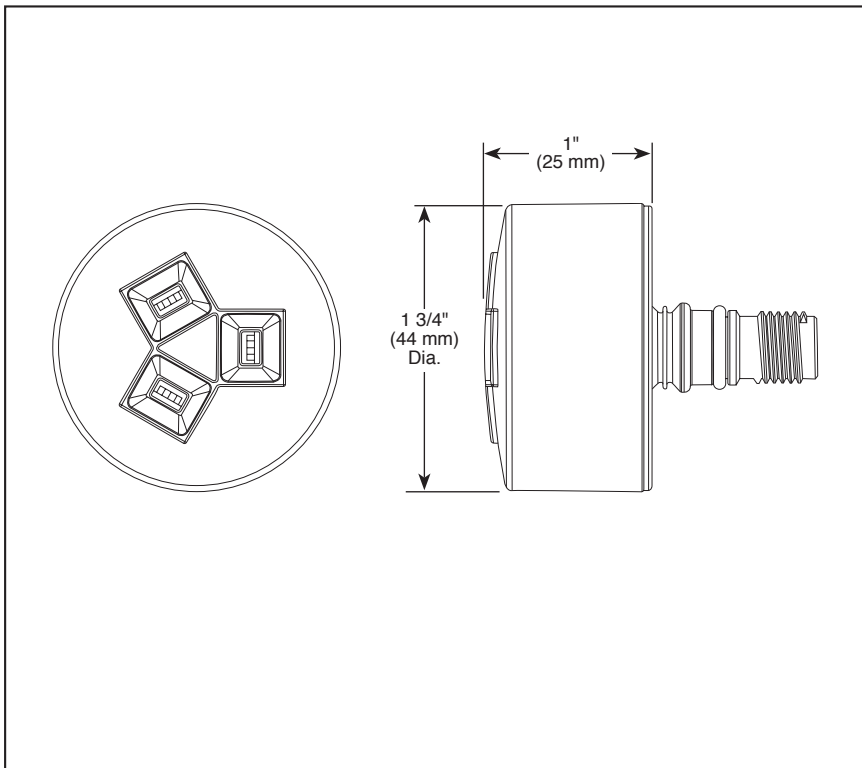

▲ Designate proper finish suffix

BRIZO®

HYDRACHOICE™ INVIGORATING SPRAY HEAD WITH H₂OKINETIC® TECHNOLOGY

STANDARD SPECIFICATIONS

- Must order rough (R84100) and trim (T84613▲ or T84913▲) separately.
- Spray head automatically extends 1 11/32" out of the wall when water is turned on.
- Spray heads are interchangeable by user.
- Spray heads adjust up to 50° in any direction once extended.
- Features H₂Okinetic® Technology.

WARRANTY

- Lifetime limited warranty on parts (other than electronic parts and batteries) and finishes; or, for commercial users, for 5 years from date of purchase.
- 5 year limited warranty on electronic parts (other than batteries); or, for commercial users, for 1 year from the date of purchase. No warranty is provided on batteries.

COMPLIES WITH:

- ASME A112.18.1 / CSA B125.1

Delta reserves the right (1) to make changes in specifications and materials, and (2) to change or discontinue models, both without notice or obligation. Dimensions are for reference only. See current full-line price book or www.brizo.com for finish options and product availability.

BSP-B-SH84102 Rev. A

Delta Faucet Company
Indianapolis, Indiana 46280
A Division of Masco Corporation of Indiana
© 2014 Masco Corporation of Indiana