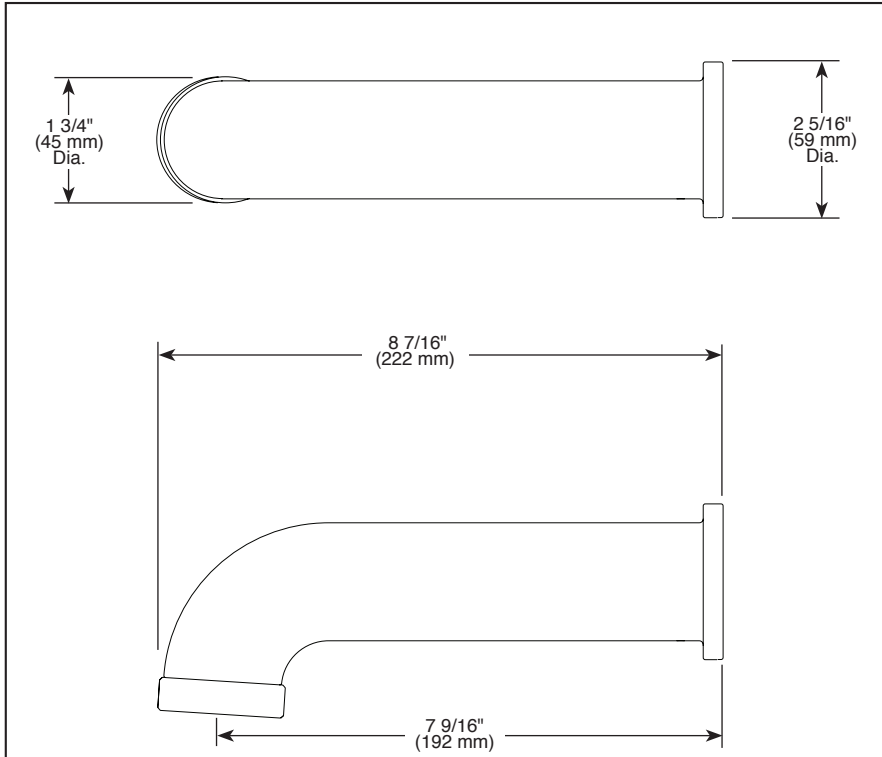

Submitted Model No.: _____

Specific Features: _____

▲ Designate Proper Finish Suffix

BRIZO®

TUB SPOUT

■ Odin™ Collection

STANDARD SPECIFICATIONS:

- Universal adapter included allows for thread, sweat or slip-on attachment
- Solid brass construction
- Pull down diverter