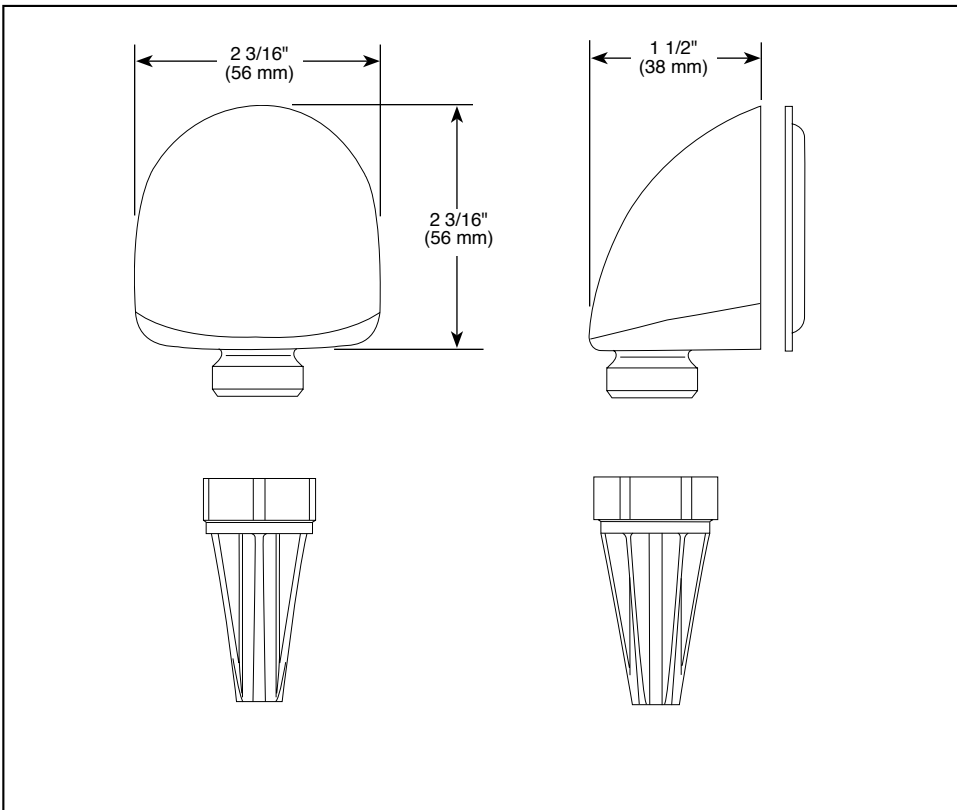

BRIZO®

SUPPLY ELBOW

■ 90° Wall Mounted Elbow

Submitted Model No.: _____

Specific Features: _____

STANDARD SPECIFICATIONS

- 1/2" female NPT inlet and 1/2" male NPSM threaded outlet.
- Comes with wall gasket and assembly tool.
- Available in numerous finishes.
- Solid brass construction.