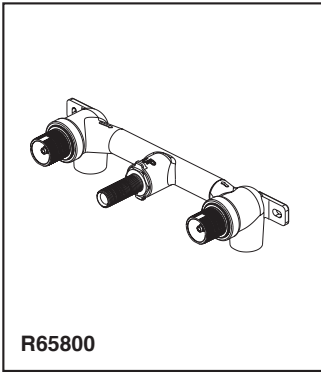

## TWO HANDLE WALL MOUNT LAVATORY ROUGH

- R65800
- 1/2" NPT Rough-In

Submitted Model No.: \_\_\_\_\_

Specific Features: \_\_\_\_\_

### STANDARD SPECIFICATIONS

- 1/2" NPT rough-in.
- Lead free brass body.
- Must order trim separately.
- Product ships with valves and plasterguards.
- 3-hole; 8" center-to-center.