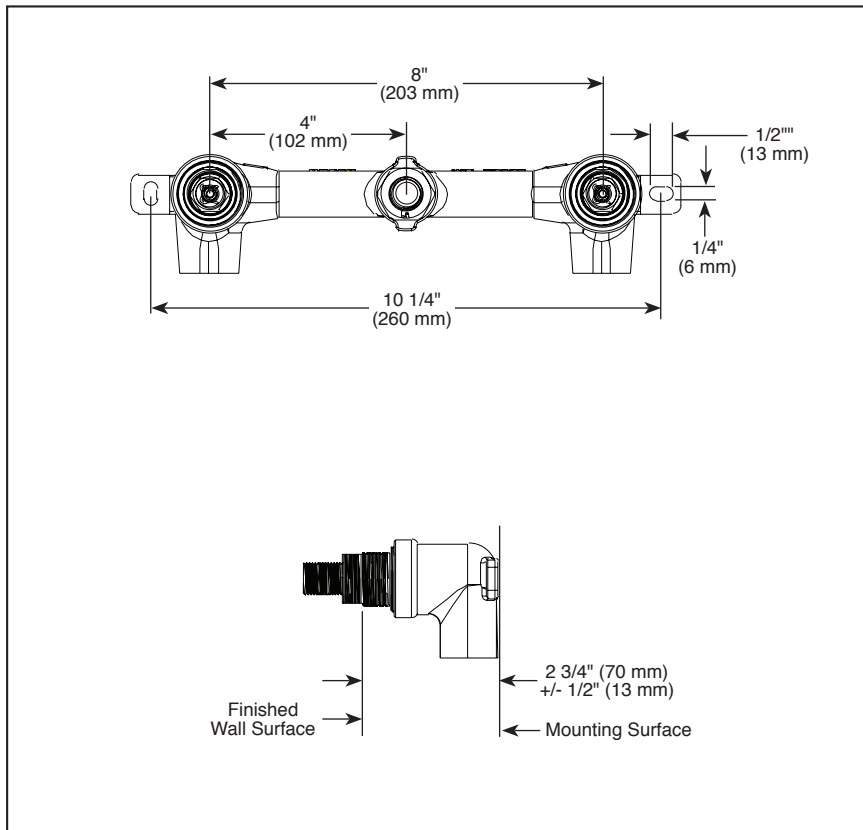

## TWO HANDLE WALL MOUNT LAVATORY ROUGH

- R65800
- 1/2" NPT Rough-In

Submitted Model No.: \_\_\_\_\_

Specific Features: \_\_\_\_\_

### STANDARD SPECIFICATIONS

- 1/2" NPT rough-in.
- Lead free brass body.
- Must order trim separately.
- Product ships with valves and plasterguards.
- 3-hole; 8" center-to-center.