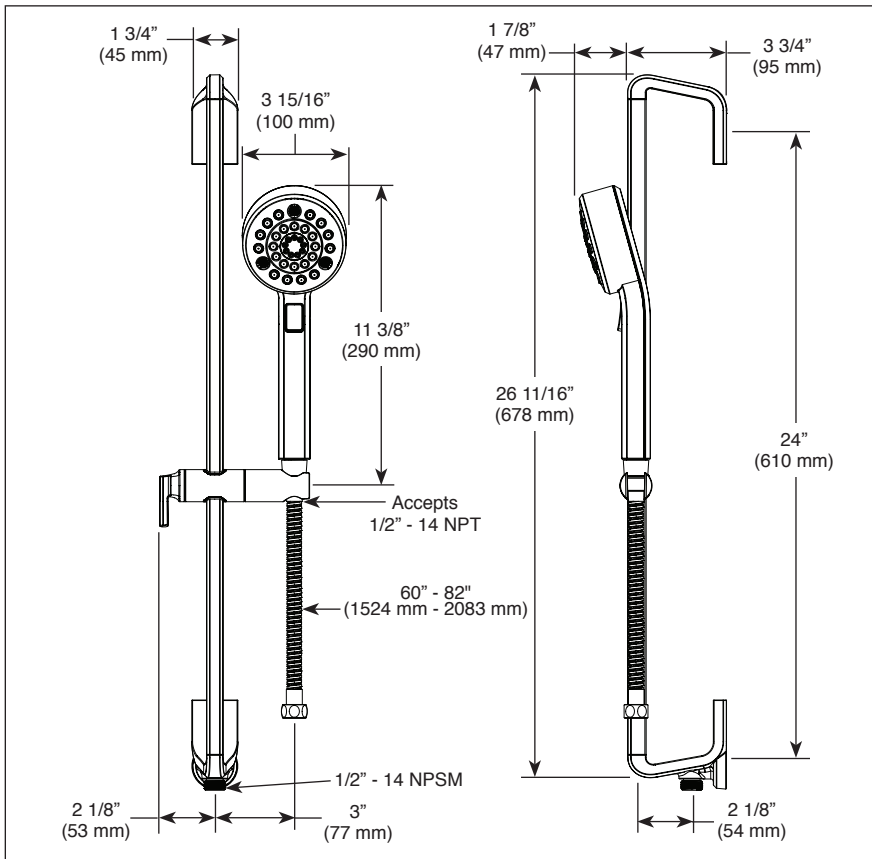

BRIZO® HAND SHOWER W/SLIDEBAR

■ Levoir™ Bath Collection

FEATURES:

- Multi function hand shower featuring H₂Okinetic Technology®

STANDARD SPECIFICATIONS:

- Maximum 1.75 gpm @ 80 psi, 6.6 L/min @ 550 kPa
- Wall bar with adjustable slide (allows for adjustable shower height). Not to be used as a grab bar.
- 60" - 82" (1524 mm - 2083 mm) stretchable finished metal hose
- Wall bar includes integrated elbow for hose connection
- Slide bar can be installed with hose connection on top if desired

COMPLIES WITH:

- ASME A112.18.1 / CSA B125.1 ◆
- ♿ Indicates compliance to ICC/ANSI A117.1 - Applies to handhower only
- EPA WaterSense®

Submitted Model No.: _____
Specific Features: _____

▲ Designate finish suffix

Spray Pattern

- ◆ Your Brizo Faucet hand shower incorporates a backflow protection system that has been tested to be in compliance with ASME A112.18.3. It incorporates two certified check valves in series, which operate independently and are integral, non-serviceable parts of the wand assembly.