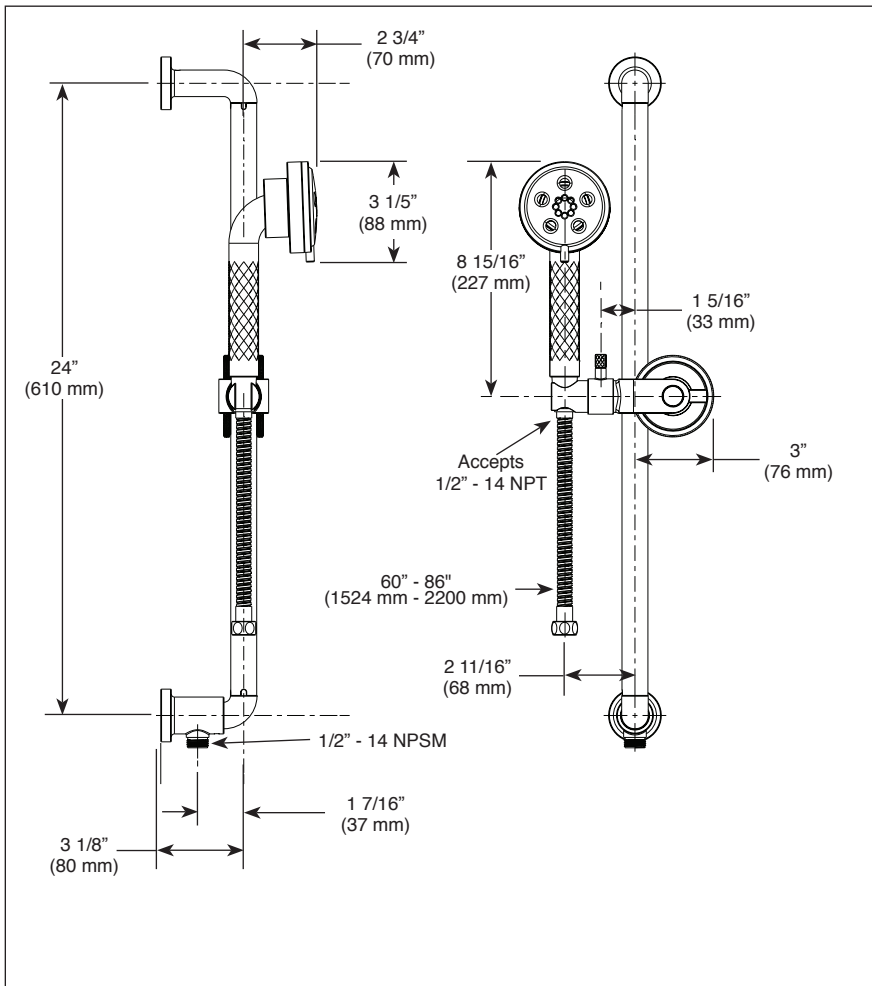

88735▲

Submitted Model No.:

Specific Features:

▲ Designate finish suffix

Spray Pattern

H₂Okinetic Technology®

Massaging Spray

Pause

◆ Your Brizo Faucet hand shower incorporates a backflow protection system that has been tested to be in compliance with ASME A1 12.18.3. It incorporates two certified check valves in series, which operate independently and are integral, non-serviceable parts of the wand assembly.

BSP-B-88735 Rev. C

BRIZO® HANDSHOWER WITH SLIDE BAR

■ Litze™ Collection

FEATURES:

- Multi function handshower featuring H₂Okinetic Technology®

STANDARD SPECIFICATIONS:

- Maximum 1.75 gpm @ 80 psi, 6.6 L/min @ 550 kPa
- Wall bar with adjustable slide (allows for adjustable shower height). Not to be used as a grab bar.
- 60" - 86" (1524 mm - 2200 mm) stretchable finished metal hose
- Wall bar includes integrated elbow for hose connection
- Slide bar can be installed with hose connection on top if desired