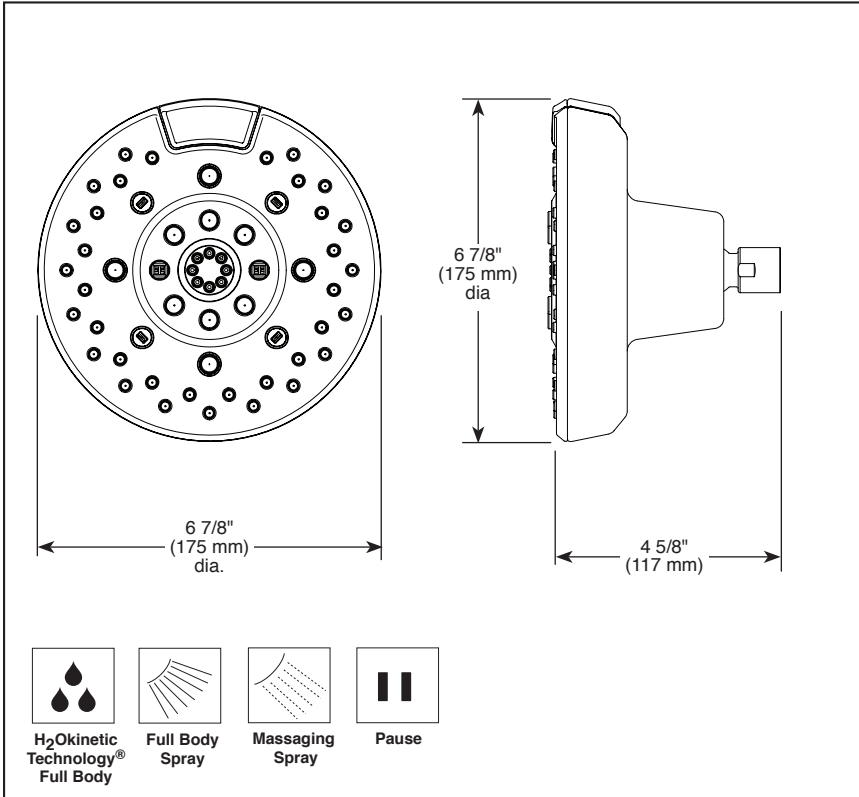

▲ Designate finish suffix

BRIZO®

MULTI-FUNCTION SHOWERHEAD

- Levoir™ Bath Collection
- 4-Function Showerhead Featuring H₂Okinetic Technology®

FEATURES:

- Touch-Clean® Nozzles
- H₂Okinetic® Technology

STANDARD SPECIFICATIONS:

- Solid brass housing
- Showerhead has 1/2"-14 NPSM female connection
- Maximum 1.75 gpm @ 80 psi, 6.6 L/min @ 550 kPa
- Wrench flats for tightening
- Showerhead ball nut pivots, rotates and provides extra thread coverage
- Push button for spray selection integrated into spray face
- Finished spray face
- Available collection matching shower arm RP92044▲

WARRANTY

- Lifetime limited warranty on parts (other than electronic parts and batteries) and finishes: or, for commercial users, for 5 years from date of purchase.
- 5 year limited warranty on electronic parts (other than batteries); or, for commercial users, for 1 year from the date of purchase. No warranty is provided on batteries.

COMPLIES WITH:

- ASME A112.18.1 / CSA B125.1
- EPA WaterSense®