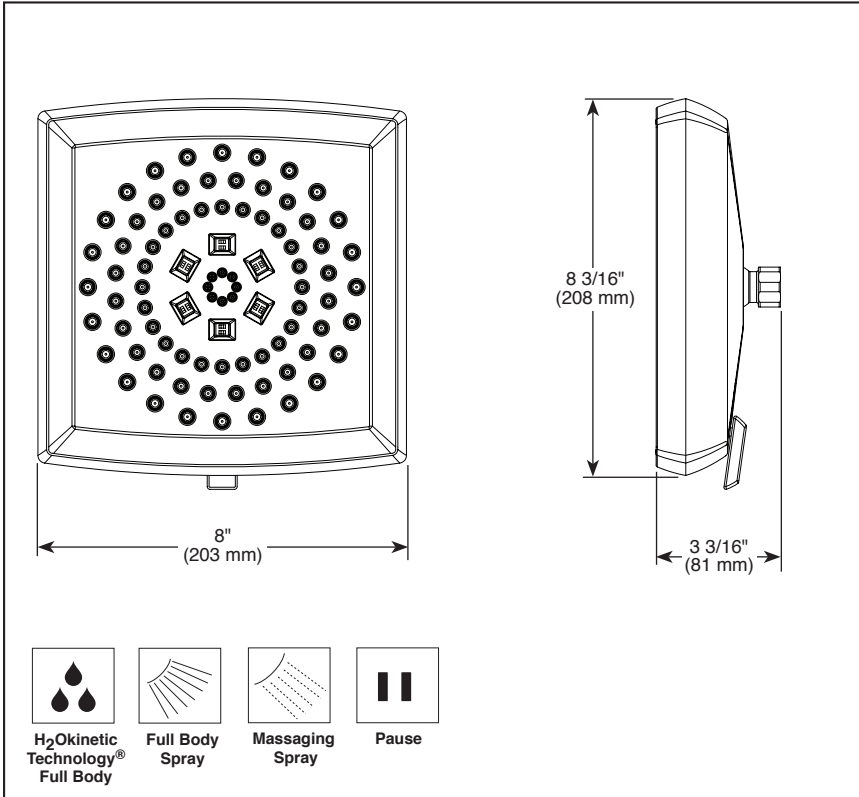

▲ Designate finish suffix

BRIZO®

MULTI-FUNCTION SHOWERHEAD

- Vettis™ Bath Collection
- 4-Function Showerhead Featuring H₂Okinetic Technology®

FEATURES:

- Touch-Clean® Nozzles
- H₂Okinetic® Technology

STANDARD SPECIFICATIONS:

- Showerhead has 1/2"-14 NPSM female connection
- Maximum 1.75 gpm @ 80 psi, 6.6 L/min @ 550 kPa
- Wrench flats for tightening
- Showerhead ball nut pivots, rotates and provides extra thread coverage
- Lever for easy spray selection control
- Finished spray face matches shell finish

WARRANTY

- Lifetime limited warranty on parts (other than electronic parts and batteries) and finishes: or, for commercial users, for 5 years from date of purchase.
- 5 year limited warranty on electronic parts (other than batteries); or, for commercial users, for 1 year from the date of purchase. No warranty is provided on batteries.

COMPLIES WITH:

- ASME A112.18.1 / CSA B125.1
- EPA WaterSense®