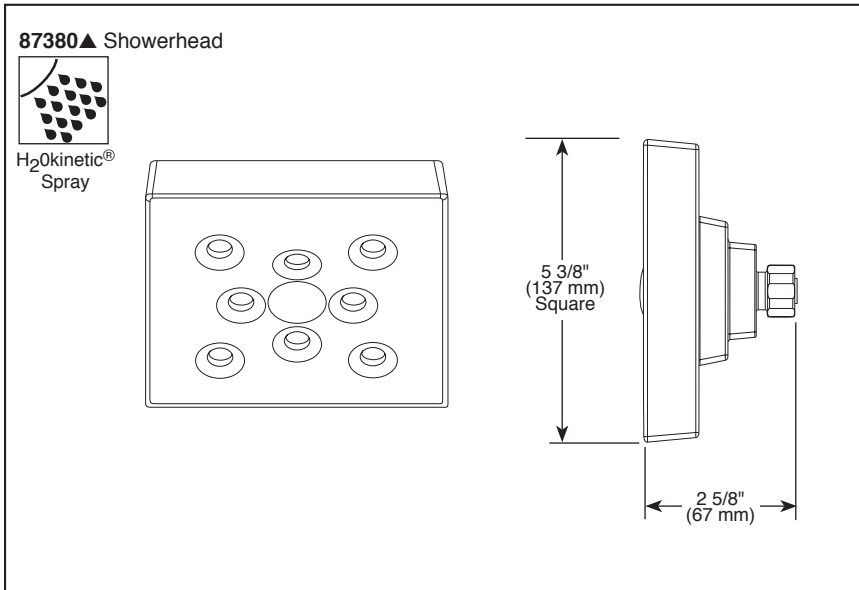

▲ Designate proper finish suffix

BRIZO®

SHOWERHEAD

■ Siderna® Bath Collection

FEATURES:

- H₂O Kinetic Technology® single function showerhead

STANDARD SPECIFICATIONS:

- Max. 1.75 gpm @ 80 psi, 6.6 L/min @ 550 kPa
- Finished sprayface matches shell finish
- Showerhead has 1/2"-14 NPSM female connection
- Wrench flats for tightening
- Showerhead ball nut pivots and rotates

WARRANTY

- Lifetime limited warranty on parts (other than electronic parts and batteries) and finishes: or, for commercial users, for 5 years from date of purchase.
- 5 year limited warranty on electronic parts (other than batteries); or, for commercial users, for 1 year from the date of purchase. No warranty is provided on batteries.

COMPLIES WITH:

- ASME A112.18.1 / CSA B125.1
- EPA WaterSense®