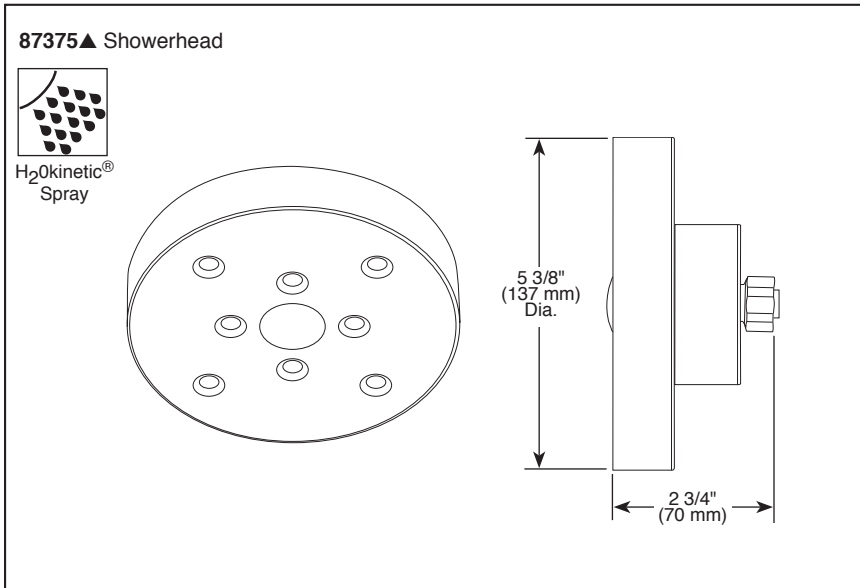

87375▲

Submitted Model No.: _____

Specific Features: _____

▲ Designate proper finish suffix

BRIZO®

SHOWERHEAD

■ Odin™ Bath Collection

FEATURES:

- H₂O Kinetic Technology® single function showerhead

STANDARD SPECIFICATIONS:

- Maximum 1.75 gpm @ 80 psi, 6.6 L/min @ 550 kPa
- Finished sprayface matches shell finish
- Showerhead has 1/2"-14 NPSM female connection
- Wrench flats for tightening
- Showerhead ball nut pivots and rotates