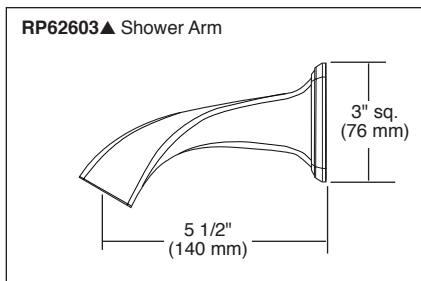

▲ Designate proper finish suffix

BRIZO®

SHOWERHEAD

■ Virage® Bath Collection

FEATURES:

- H₂O Kinetic Technology® single function showerhead

STANDARD SPECIFICATIONS:

- Max. 1.75 gpm @ 80 psi, 6.6 L/min @ 550 kPa
- Finished sprayface matches shell finish
- Showerhead has 1/2"-14 NPSM female connection
- Optional solid brass showerarm (RP62603▲)
- Wrench flats for tightening
- Showerhead ball nut pivots and rotates

WARRANTY

- Lifetime limited warranty on parts (other than electronic parts and batteries) and finishes: or, for commercial users, for 5 years from date of purchase.
- 5 year limited warranty on electronic parts (other than batteries); or, for commercial users, for 1 year from the date of purchase. No warranty is provided on batteries.

COMPLIES WITH:

- ASME A112.18.1 / CSA B125.1
- EPA WaterSense®