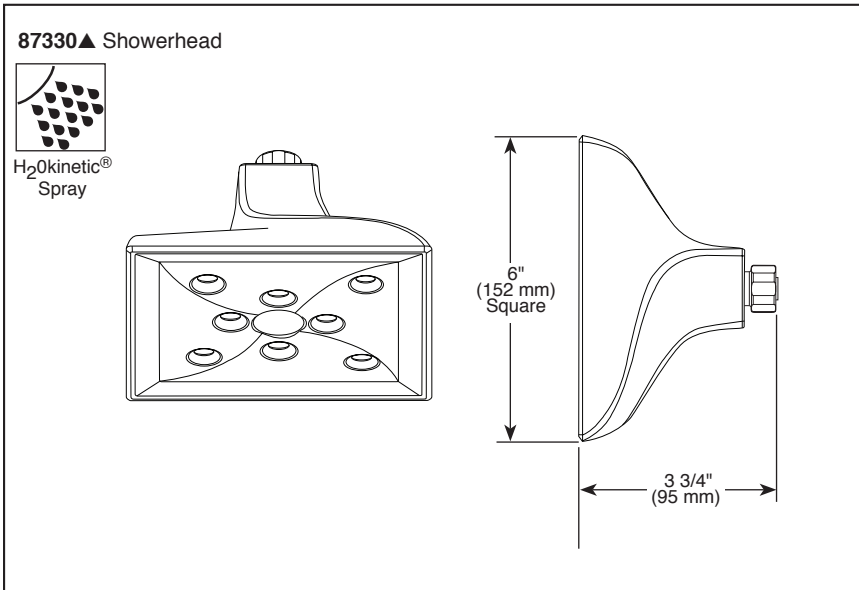

▲ Designate proper finish suffix

BRIZO®

SHOWERHEAD

■ Virage® Bath Collection

FEATURES:

- H₂O Kinetic Technology® single function showerhead

STANDARD SPECIFICATIONS:

- Max. 1.75 gpm @ 80 psi, 6.6 L/min @ 550 kPa
- Finished sprayface matches shell finish
- Showerhead has 1/2"-14 NPSM female connection
- Optional solid brass showerarm (RP62603▲)
- Wrench flats for tightening
- Showerhead ball nut pivots and rotates

WARRANTY

- Lifetime limited warranty on parts (other than electronic parts and batteries) and finishes: or, for commercial users, for 5 years from date of purchase.
- 5 year limited warranty on electronic parts (other than batteries); or, for commercial users, for 1 year from the date of purchase. No warranty is provided on batteries.

COMPLIES WITH:

- ASME A112.18.1 / CSA B125.1
- EPA WaterSense®