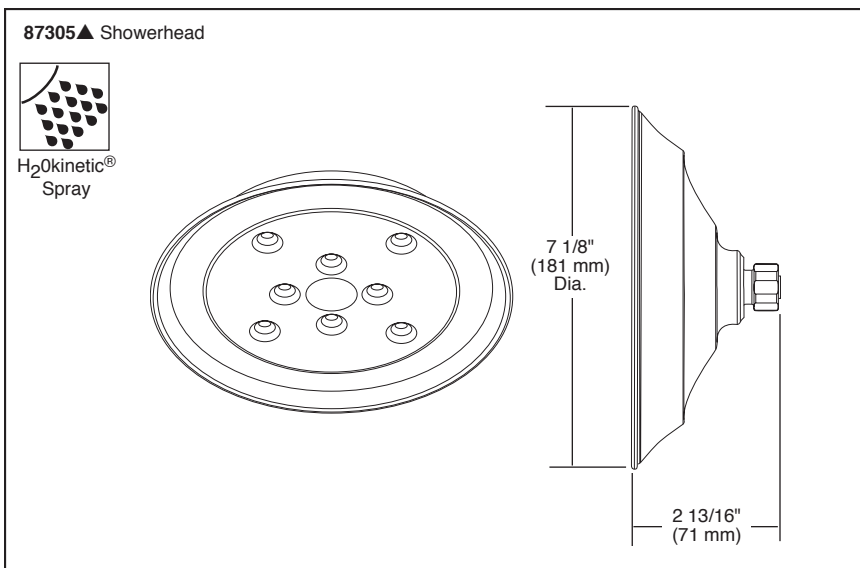

▲ Designate proper finish suffix

BRIZO®

SHOWERHEAD

■ Baliza® Bath Collection

FEATURES:

- H₂O Kinetic Technology® single function showerhead

STANDARD SPECIFICATIONS:

- Showerhead has 1/2"-14 NPSM female connection
- Max. 1.75 gpm @ 80 psi, 6.6 L/min @ 550 kPa
- Wrench flats for tightening
- Showerhead ball nut pivots and rotates
- Finished sprayface matches shell finish

WARRANTY

- Lifetime limited warranty on parts (other than electronic parts and batteries) and finishes: or, for commercial users, for 5 years from date of purchase.
- 5 year limited warranty on electronic parts (other than batteries); or, for commercial users, for 1 year from the date of purchase. No warranty is provided on batteries.

COMPLIES WITH:

- ASME A112.18.1 / CSA B125.1
- EPA WaterSense®