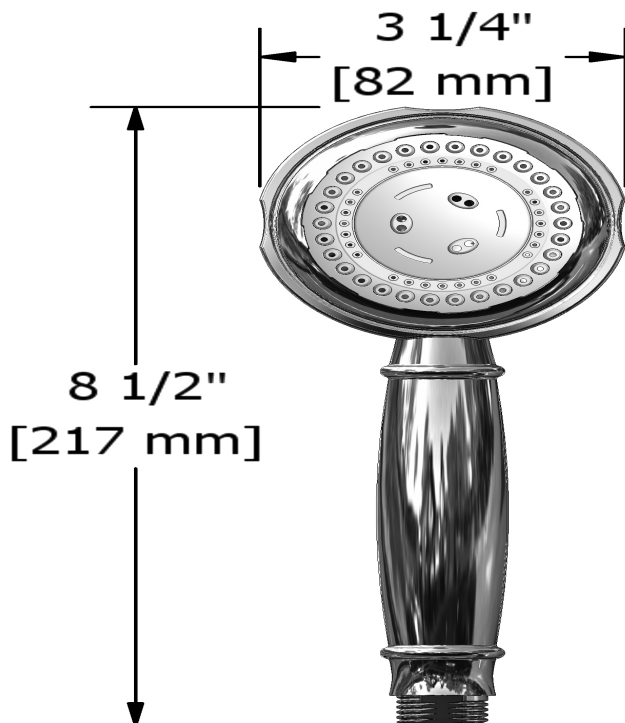

3-jet hand shower
4310

Specifications

Descriptions

- 3-jet hand shower: luxurious, massage, invigorating
- Scale-free
- Three positions

Available colors

- C : Chrome

Available flows

- 7.6 L/min, 2.0 gpm (US) 60psi
- 5.69 L/min, 1.5 gpm (US) 60psi (**4310-15**)
- 6.6L/min, 1.75 gpm (US) 60psi (**4310-WS**) *

EPA certification applicable to the indicated model only

Certifications

- CSA B125.1
- ASME A112.18.1
- CMR248 Approval

Sizes, models and finishes may differ from those presented.

Warranty

This **Riobel Inc.** product you have purchased carries a Limited Lifetime Warranty on the chrome, PVD finish, blacks and all working parts and is guaranteed from the initial purchase date against all manufacturing defects. All other finishes, including plastic components, are guaranteed for one year. All electric and/or electronic parts are covered by a 5-year limited warranty.