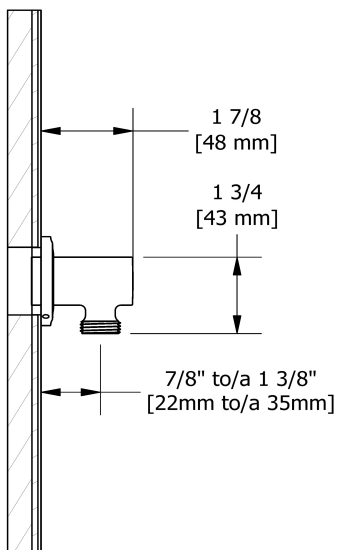

Sizes, models and finishes may differ from those presented.

Warranty

This **Riobel Inc.** product you have purchased carries a Limited Lifetime Warranty on the chrome, PVD finish, blacks and all working parts and is guaranteed from the initial purchase date against all manufacturing defects. All other finishes, including plastic components, are guaranteed for one year. All electric and/or electronic parts are covered by a 5-year limited warranty.

Customer Service

Ontario, West Canada : 888-287-5354 Quebec, Maritimes, United States : 866-473-8442

2020.06.14