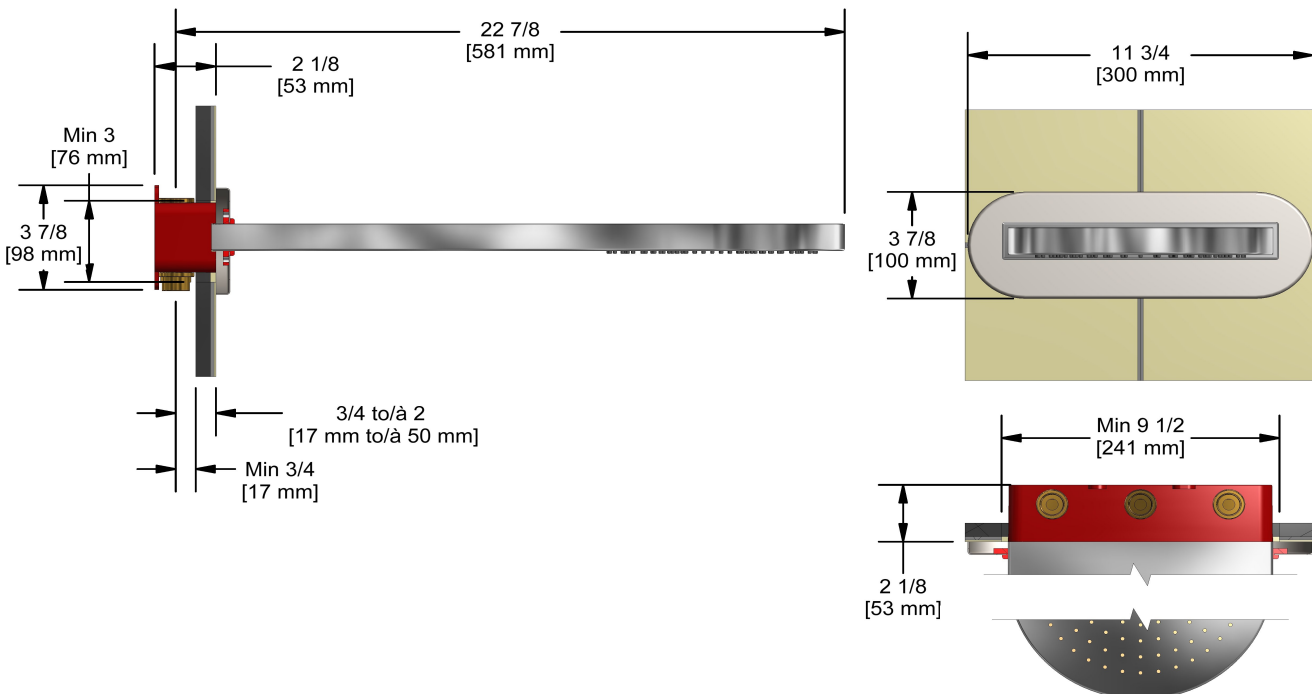

Certifications

- CSA B125.1
- ASME A112.18.1
- CMR248 Approval

UPC®