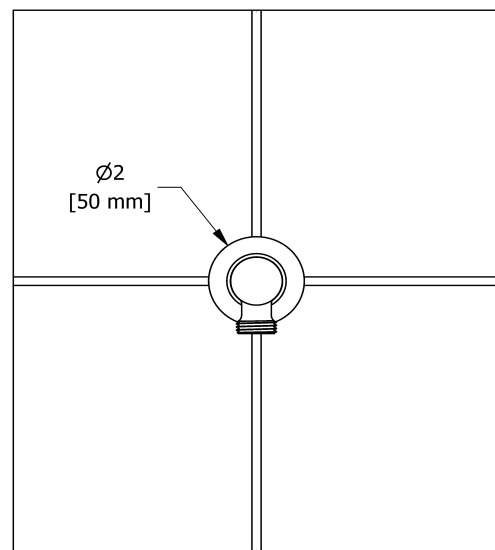

Sizes, models and finishes may differ from those presented.

Warranty

This **Riobel Inc.** product you have purchased carries a Limited Lifetime Warranty on the chrome, PVD finish, blacks and all working parts and is guaranteed from the initial purchase date against all manufacturing defects. All other finishes, including plastic components, are guaranteed for one year. All electric and/or electronic parts are covered by a 5-year limited warranty.

Customer Service

Ontario, West Canada : 888-287-5354 Quebec, Maritimes, United States : 866-473-8442

2020.06.14