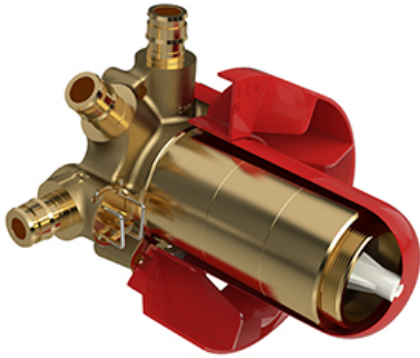

Specifications

Descriptions

- TXX45XX or TXX47XX trim required to complete
- Service valves
- Rough only
- Three 1/2" outlets EXPANSION PEX
- 1/2" inlet EXPANSION PEX
- Test cap

Available colors

- :

Certifications

- CSA B125.1
- ASME A112.18.1
- ASSE 1016
- CMR248 Approval