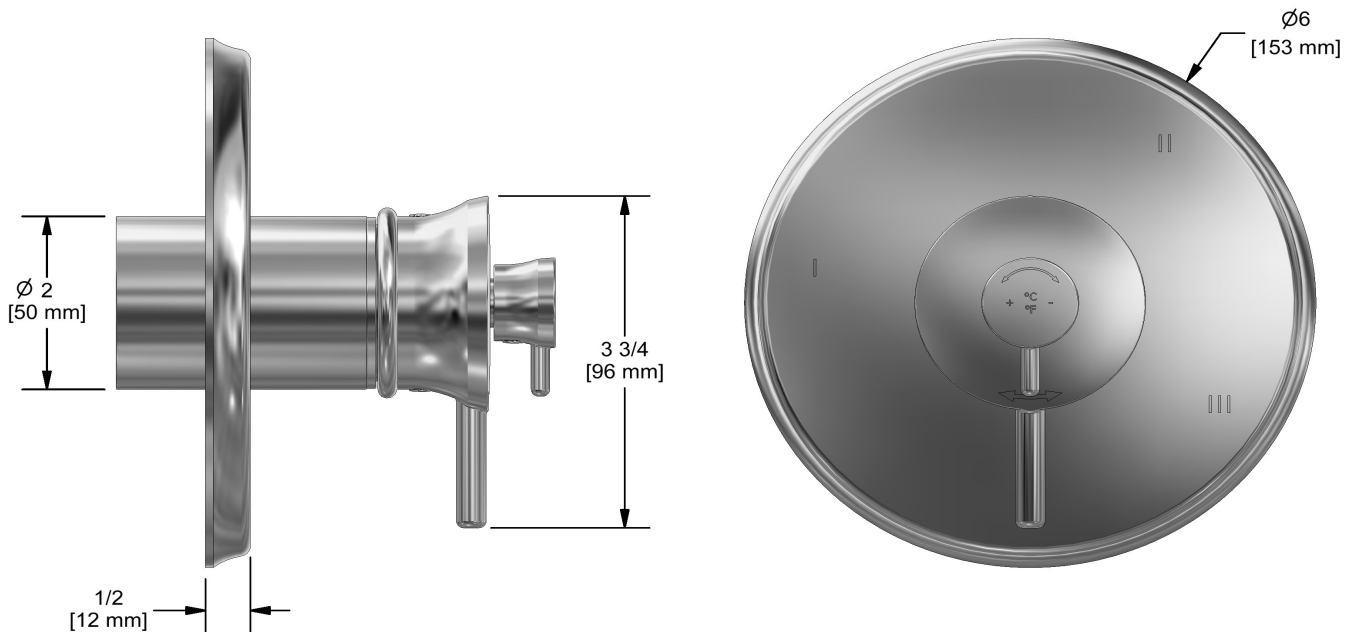

Sizes, models and finishes may differ from those presented.

Warranty

This **Riobel Inc.** product you have purchased carries a Limited Lifetime Warranty on the chrome, PVD finish, blacks and all working parts and is guaranteed from the initial purchase date against all manufacturing defects. All other finishes, including plastic components, are guaranteed for one year. All electric and/or electronic parts are covered by a 5-year limited warranty.

Customer Service

Ontario, West Canada : 888-287-5354 Quebec, Maritimes, United States : 866-473-8442