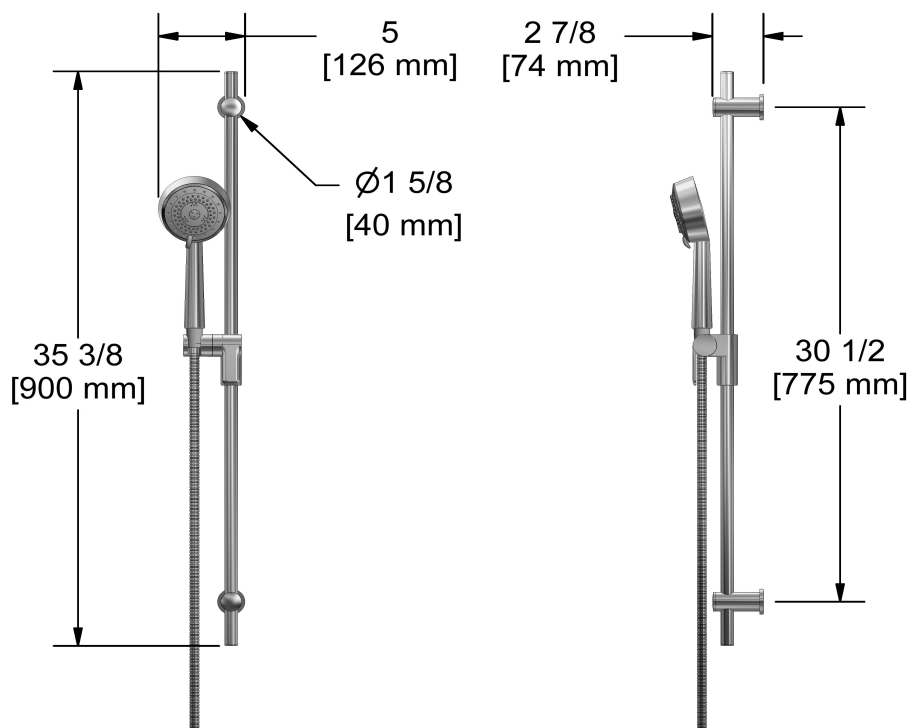

Certifications

- CSA B125.1
- ASME A112.18.1
- CMR248 Approval

Sizes, models and finishes may differ from those presented.

Warranty

This **Riobel Inc.** product you have purchased carries a Limited Lifetime Warranty on the chrome, PVD finish, blacks and all working parts and is guaranteed from the initial purchase date against all manufacturing defects. All other finishes, including plastic components, are guaranteed for one year. All electric and/or electronic parts are covered by a 5-year limited warranty.

Customer Service

Ontario, West Canada : 888-287-5354 Quebec, Maritimes, United States : 866-473-8442