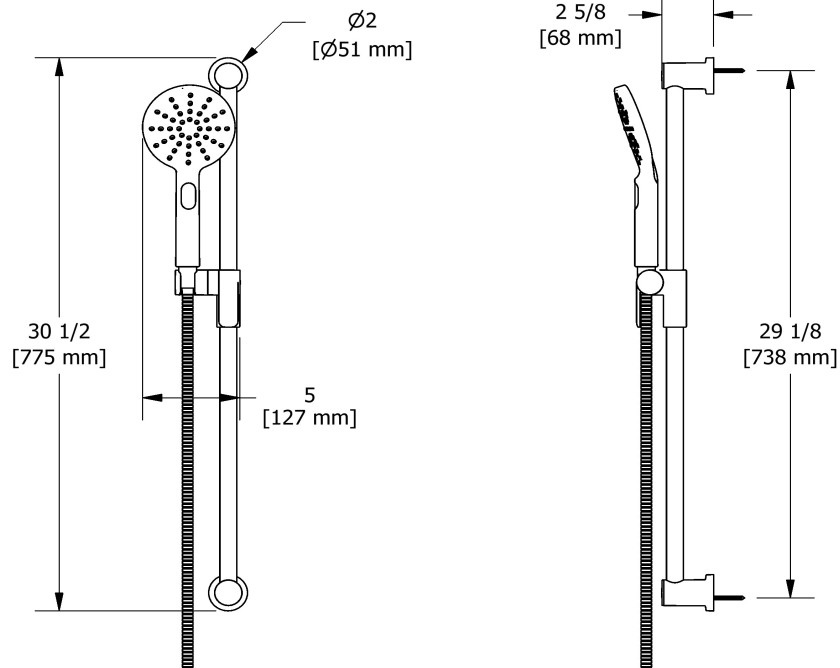

Type T/P 1/2" coaxial 3-way system with hand shower rail, shower head and spout EXPANSION PEX

**KIT#1345RUTM-6-EX**

UPC®

### Composition

- TRUTM45C - 3-way Type T/P coaxial valve trim
- R45-EX - 3-way Type T/P coaxial valve rough without cartridge EXPANSION PEX
- 4664C - Hand shower rail
- 468C - 20 cm (8") shower head
- 508C - 15 cm (6") vertical shower arm
- 775C - Elbow supply
- 867C - Wall-mount tub spout

## Descriptions

- Ø22 mm (7/8") slide bar
- Easy-Glide left cursor
- 4364, 2-jet hand shower
- Scale-free
- 150 cm (59") double interlock flexible hose, swivel and 2 check valves

Sizes, models and finishes may differ from those presented.