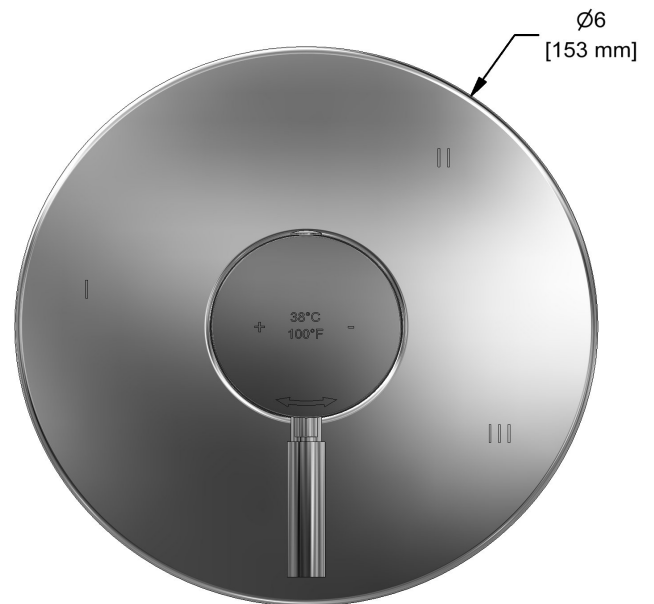

Sizes, models and finishes may differ from those presented.

Warranty

This **Riobel Inc.** product you have purchased carries a Limited Lifetime Warranty on the chrome, PVD finish, blacks and all working parts and is guaranteed from the initial purchase date against all manufacturing defects. All other finishes, including plastic components, are guaranteed for one year. All electric and/or electronic parts are covered by a 5-year limited warranty.

Customer Service

Ontario, West Canada : 888-287-5354 Quebec, Maritimes, United States : 866-473-8442

2020.06.14