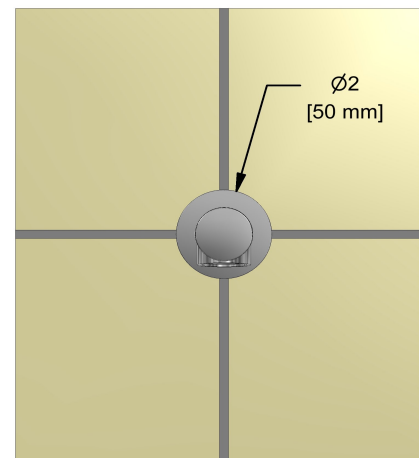

Certifications

- CSA B125.1
- ASME A112.18.1
- CMR248 Approval

UPC®