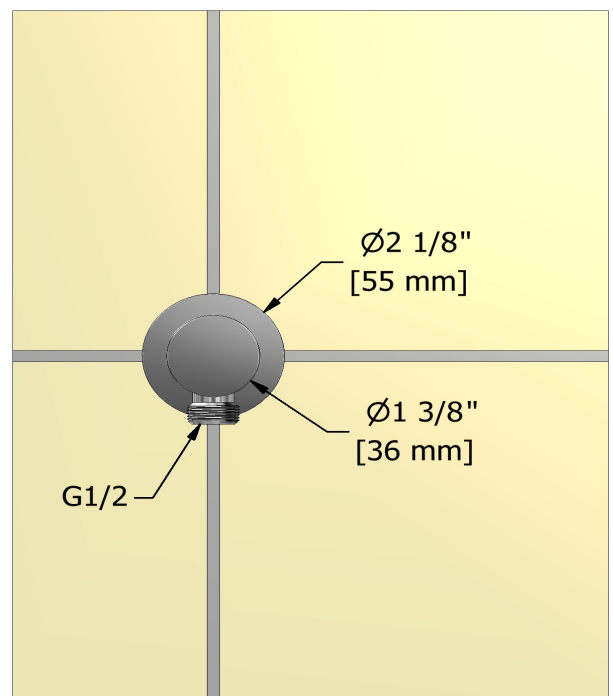

Sizes, models and finishes may differ from those presented.

Warranty

This **Riobel Inc.** product you have purchased carries a Limited Lifetime Warranty on the chrome, PVD finish, blacks and all working parts and is guaranteed from the initial purchase date against all manufacturing defects. All other finishes, including plastic components, are guaranteed for one year. All electric and/or electronic parts are covered by a 5-year limited warranty.

Customer Service

Ontario, West Canada : 888-287-5354 Quebec, Maritimes, United States : 866-473-8442