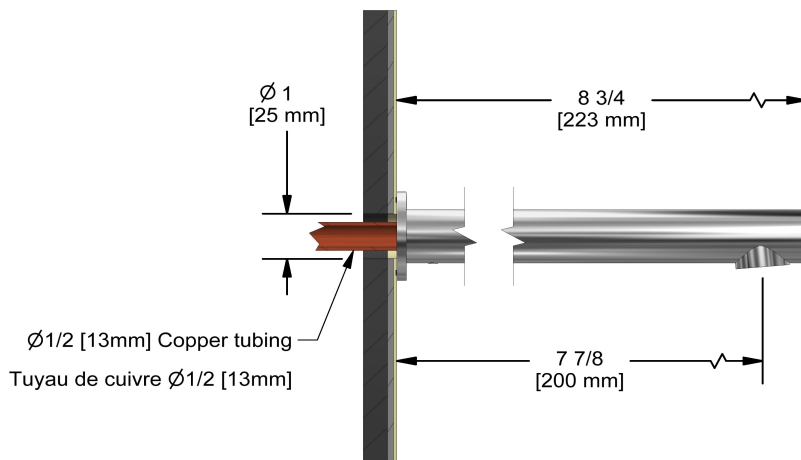

Certifications

- CSA B125.1
- ASME A112.18.1
- CMR248 Approval

UPC®