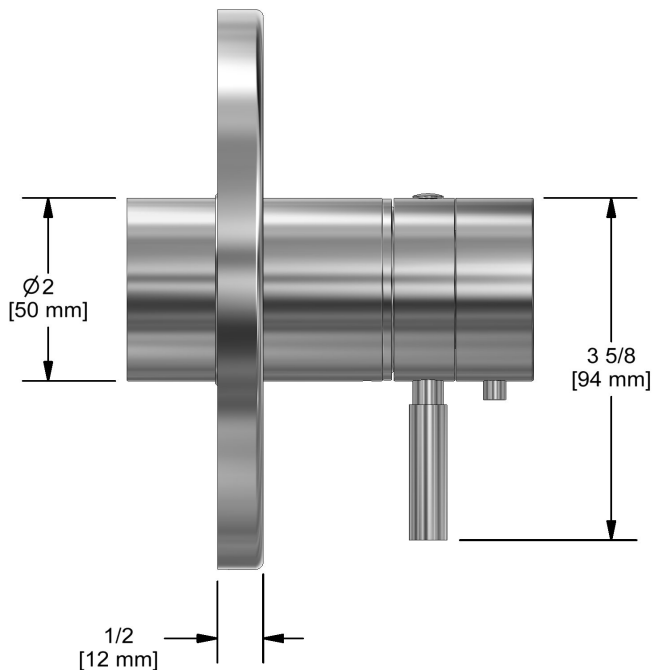

Sizes, models and finishes may differ from those presented.

Warranty

This **Riobel Inc.** product you have purchased carries a Limited Lifetime Warranty on the chrome, PVD finish, blacks and all working parts and is guaranteed from the initial purchase date against all manufacturing defects. All other finishes, including plastic components, are guaranteed for one year. All electric and/or electronic parts are covered by a 5-year limited warranty.

Customer Service

Ontario, West Canada : 888-287-5354 Quebec, Maritimes, United States : 866-473-8442

2020.06.14