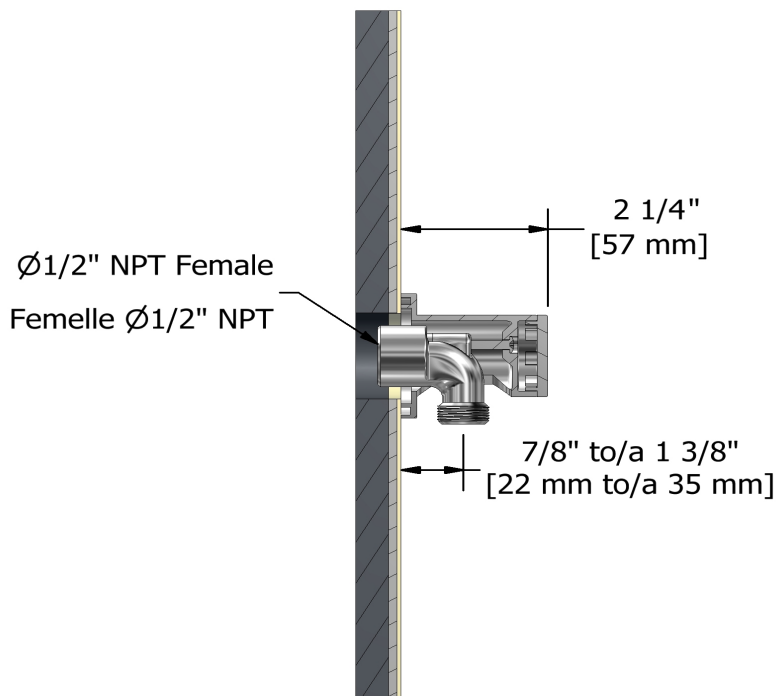

Sizes, models and finishes may differ from those presented.

Warranty

This **Riobel Inc.** product you have purchased carries a Limited Lifetime Warranty on the chrome, PVD finish, blacks and all working parts and is guaranteed from the initial purchase date against all manufacturing defects. All other finishes, including plastic components, are guaranteed for one year. All electric and/or electronic parts are covered by a 5-year limited warranty.

Customer Service

Ontario, West Canada : 888-287-5354 Quebec, Maritimes, United States : 866-473-8442