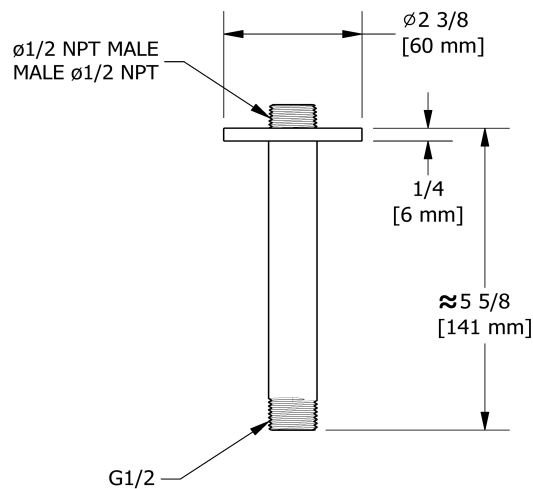

Sizes, models and finishes may differ from thoses presented.

Warranty

This **Riobel Inc.** product you have purchased carries a Limited Lifetime Warranty on the chrome, PVD finish, blacks and all working parts and is guaranteed from the initial purchase date against all manufacturing defects. All other finishes, including plastic components, are guaranteed for one year. All electric and/or electronic parts are covered by a 5-year limited warranty.

Customer Service

Ontario, West Canada : 888-287-5354 Quebec, Maritimes, United States : 866-473-8442