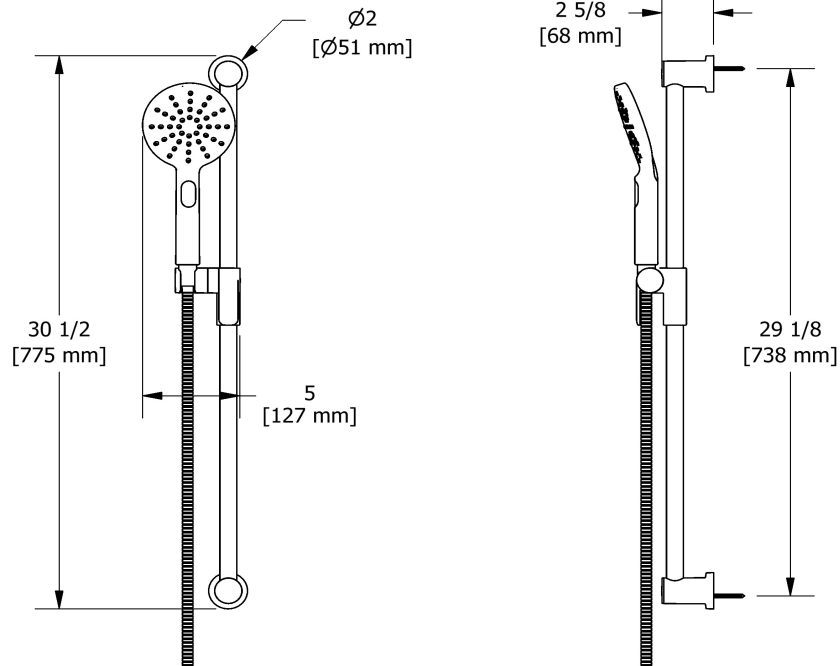

Type T/P ½" coaxial 3-way system with hand shower rail, shower head and spout

**KIT#1345RUTM-6**

UPC®

### Composition

- TRUTM45C - 3-way Type T/P coaxial valve trim
- R45 - 3-way Type T/P coaxial valve rough
- 4664C - Hand shower rail
- 508C - 15 cm (6") vertical shower arm
- 468C - 20 cm (8") shower head
- 775C - Elbow supply
- 867C - Wall-mount tub spout

## Descriptions

- Ø22 mm (7/8") slide bar
- Easy-Glide left cursor
- 4364, 2-jet hand shower
- Scale-free
- 150 cm (59") double interlock flexible hose, swivel and 2 check valves

Sizes, models and finishes may differ from thoses presented.