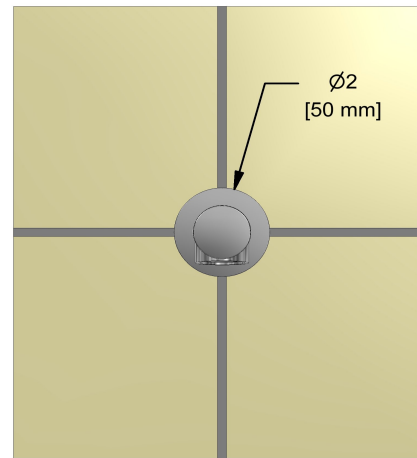

Certifications

- CSA B125.1
- ASME A112.18.1
- CMR248 Approval

UPC®