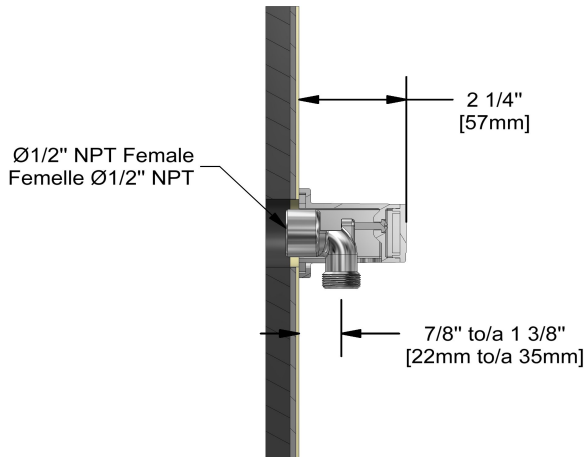

Sizes, models and finishes may differ from thoses presented.

Warranty

This **Riobel Inc.** product you have purchased carries a Limited Lifetime Warranty on the chrome, PVD finish, blacks and all working parts and is guaranteed from the initial purchase date against all manufacturing defects. All other finishes, including plastic components, are guaranteed for one year. All electric and/or electronic parts are covered by a 5-year limited warranty.

Customer Service

Ontario, West Canada : 888-287-5354 Quebec, Maritimes, United States : 866-473-8442

2020.06.14