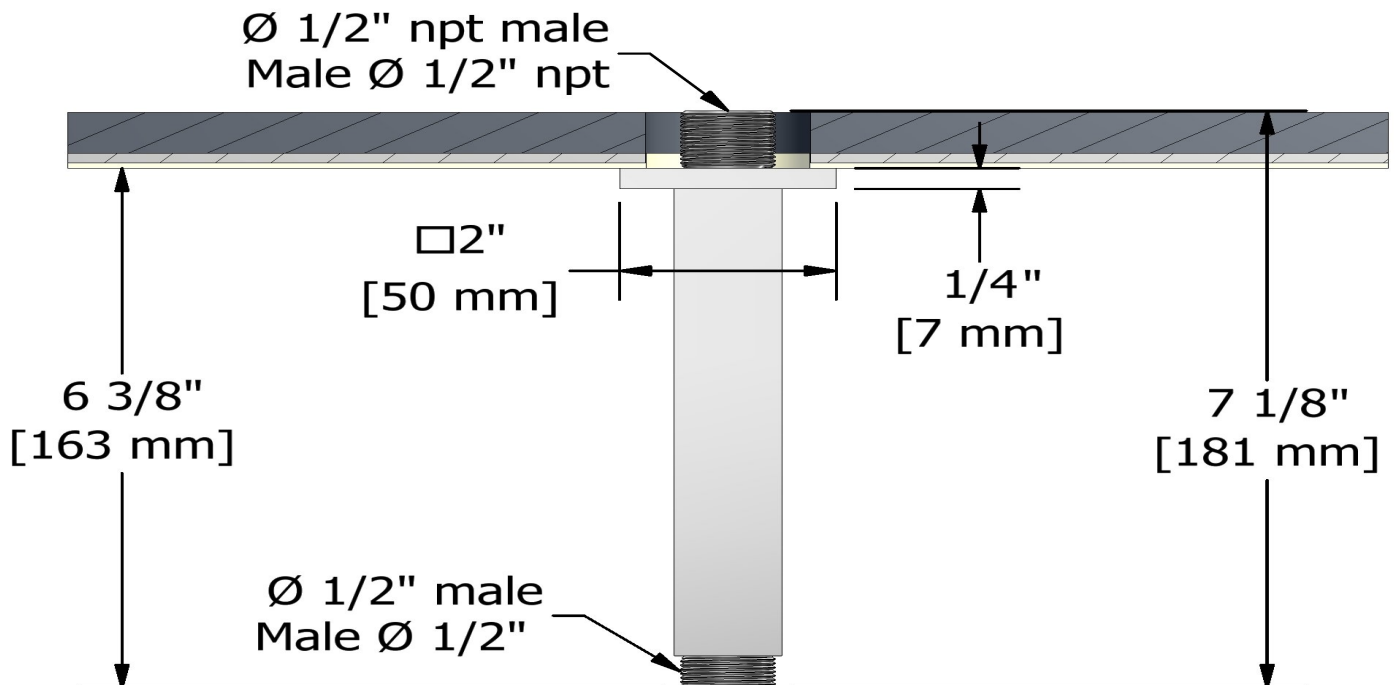

Sizes, models and finishes may differ from those presented.

Warranty

This **Riobel Inc.** product you have purchased carries a Limited Lifetime Warranty on the chrome, PVD finish, blacks and all working parts and is guaranteed from the initial purchase date against all manufacturing defects. All other finishes, including plastic components, are guaranteed for one year. All electric and/or electronic parts are covered by a 5-year limited warranty.

Customer Service

Ontario, West Canada : 888-287-5354 Quebec, Maritimes, United States : 866-473-8442

2020.06.14