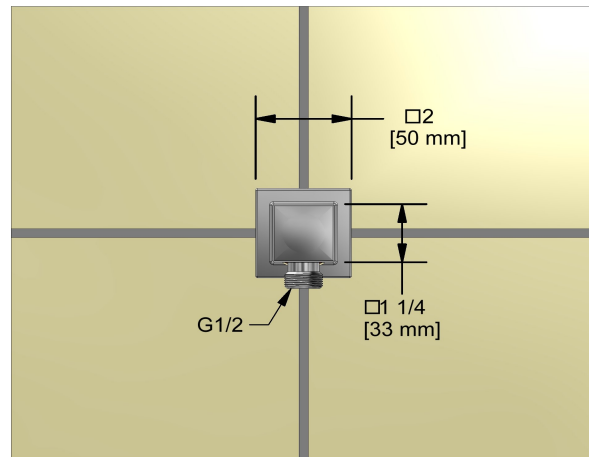

Sizes, models and finishes may differ from thoses presented.

Warranty

This **Riobel Inc.** product you have purchased carries a Limited Lifetime Warranty on the chrome, PVD finish, blacks and all working parts and is guaranteed from the initial purchase date against all manufacturing defects. All other finishes, including plastic components, are guaranteed for one year. All electric and/or electronic parts are covered by a 5-year limited warranty.

Customer Service

Ontario, West Canada : 888-287-5354 Quebec, Maritimes, United States : 866-473-8442

2020.06.14