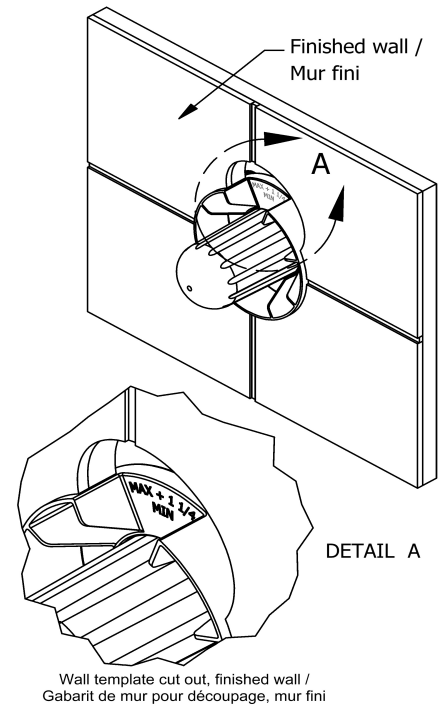

Sizes, models and finishes may differ from thoses presented.

Warranty

This **Riobel Inc.** product you have purchased carries a Limited Lifetime Warranty on the chrome, PVD finish, blacks and all working parts and is guaranteed from the initial purchase date against all manufacturing defects. All other finishes, including plastic components, are guaranteed for one year. All electric and/or electronic parts are covered by a 5-year limited warranty.

Customer Service

Ontario, West Canada : 888-287-5354 Quebec, Maritimes, United States : 866-473-8442