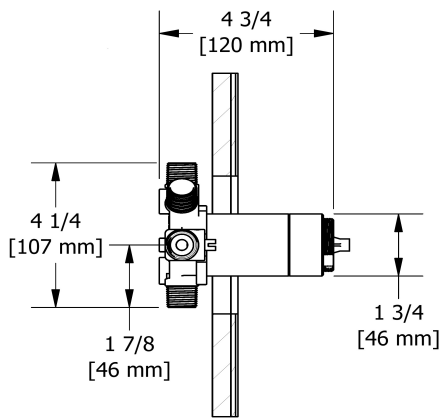

Sizes, models and finishes may differ from thoses presented.

Warranty

This **Riobel Inc.** product you have purchased carries a Limited Lifetime Warranty on the chrome, PVD finish, blacks and all working parts and is guaranteed from the initial purchase date against all manufacturing defects. All other finishes, including plastic components, are guaranteed for one year. All electric and/or electronic parts are covered by a 5-year limited warranty.

Customer Service

Ontario, West Canada : 888-287-5354 Quebec, Maritimes, United States : 866-473-8442