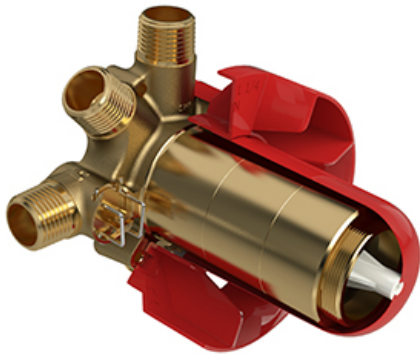

Type T/P ½" coaxial 3-way system with hand shower rail, shower head and spout

KIT#1345PXTQ-6

UPC®

Specifications

Composition

- TPXTQ45C - 3-way Type T/P coaxial valve trim
- R45 - 3-way Type T/P coaxial valve rough
- 4845C - Hand shower rail
- 488C - 20 cm (8") shower head
- 547C - 50 cm (20") square shower arm
- 774C - Elbow supply
- PXTQ80C - Wall-mount tub spout

Customer Service

Ontario, West Canada : 888-287-5354 Quebec, Maritimes, United States : 866-473-8442

3-way Type T/P coaxial valve trim
TPXTQ45

Specifications

Descriptions

- 6 positions (OFF, 1, 1 and 2, 2, 2 and 3, 3) share
- Trim only
- Thermostatic/pressure balance coaxial cartridge with check valves
- R45, R45-SPEX or R45-EX rough required to complete

Customer Service

Ontario, West Canada : 888-287-5354 Quebec, Maritimes, United States : 866-473-8442

3-way Type T/P coaxial valve rough
R45

Specifications

Descriptions

- TXX45XX or TXX47XX trim required to complete
- ½" inlet male NPT or sweat
- Service valves
- Rough only
- Three ½" outlets male NPT or sweat
- Test cap