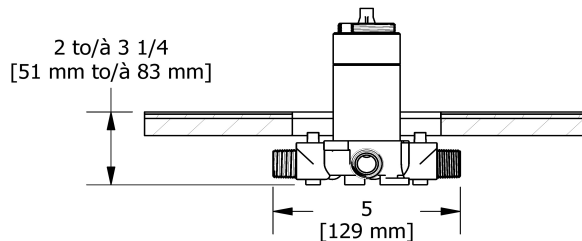

Sizes, models and finishes may differ from thoses presented.

Warranty

This **Riobel Inc.** product you have purchased carries a Limited Lifetime Warranty on the chrome, PVD finish, blacks and all working parts and is guaranteed from the initial purchase date against all manufacturing defects. All other finishes, including plastic components, are guaranteed for one year. All electric and/or electronic parts are covered by a 5-year limited warranty.

Customer Service

Ontario, West Canada : 888-287-5354 Quebec, Maritimes, United States : 866-473-8442