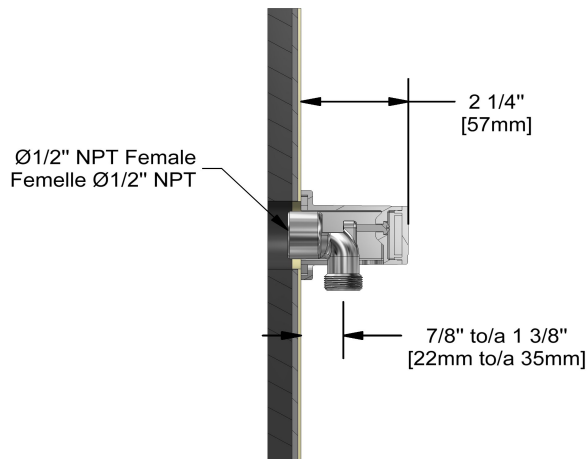

Sizes, models and finishes may differ from thoses presented.

Warranty

This **Riobel Inc.** product you have purchased carries a Limited Lifetime Warranty on the chrome, PVD finish, blacks and all working parts and is guaranteed from the initial purchase date against all manufacturing defects. All other finishes, including plastic components, are guaranteed for one year. All electric and/or electronic parts are covered by a 5-year limited warranty.

Customer Service

Ontario, West Canada : 888-287-5354 Quebec, Maritimes, United States : 866-473-8442

2020.06.14