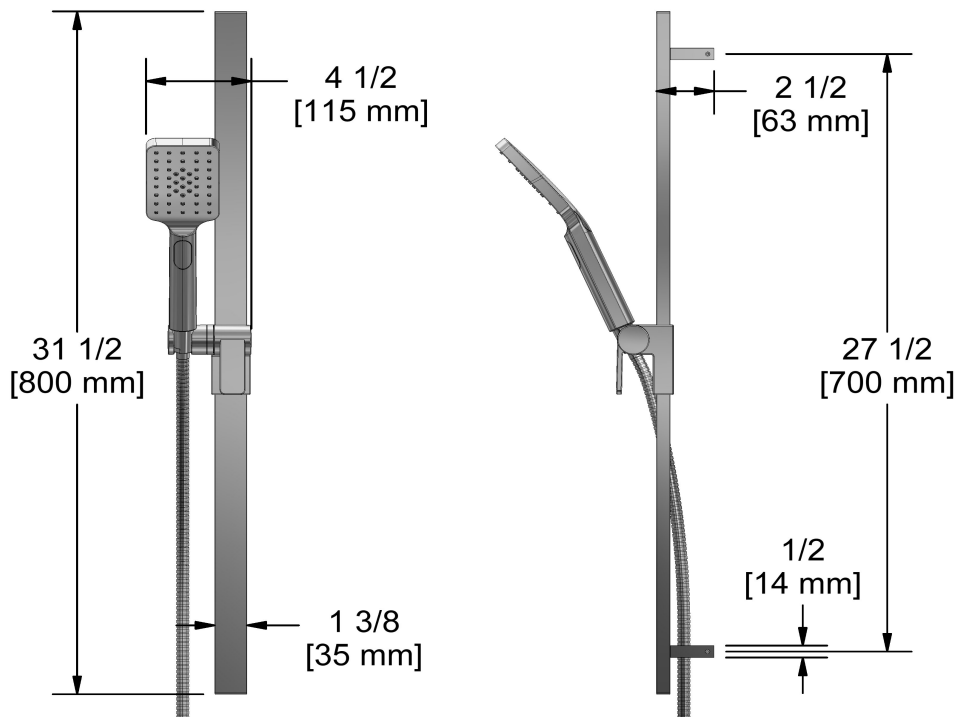

Certifications

- CSA B125.1
- ASME A112.18.1
- CMR248 Approval

Sizes, models and finishes may differ from those presented.

Warranty

This **Riobel Inc.** product you have purchased carries a Limited Lifetime Warranty on the chrome, PVD finish, blacks and all working parts and is guaranteed from the initial purchase date against all manufacturing defects. All other finishes, including plastic components, are guaranteed for one year. All electric and/or electronic parts are covered by a 5-year limited warranty.

Customer Service

Ontario, West Canada : 888-287-5354 Quebec, Maritimes, United States : 866-473-8442