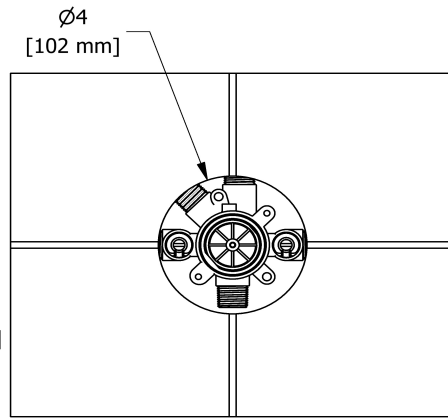

Sizes, models and finishes may differ from thoses presented.

Warranty

This **Riobel Inc.** product you have purchased carries a Limited Lifetime Warranty on the chrome, PVD finish, blacks and all working parts and is guaranteed from the initial purchase date against all manufacturing defects. All other finishes, including plastic components, are guaranteed for one year. All electric and/or electronic parts are covered by a 5-year limited warranty.

Customer Service

Ontario, West Canada : 888-287-5354 Quebec, Maritimes, United States : 866-473-8442