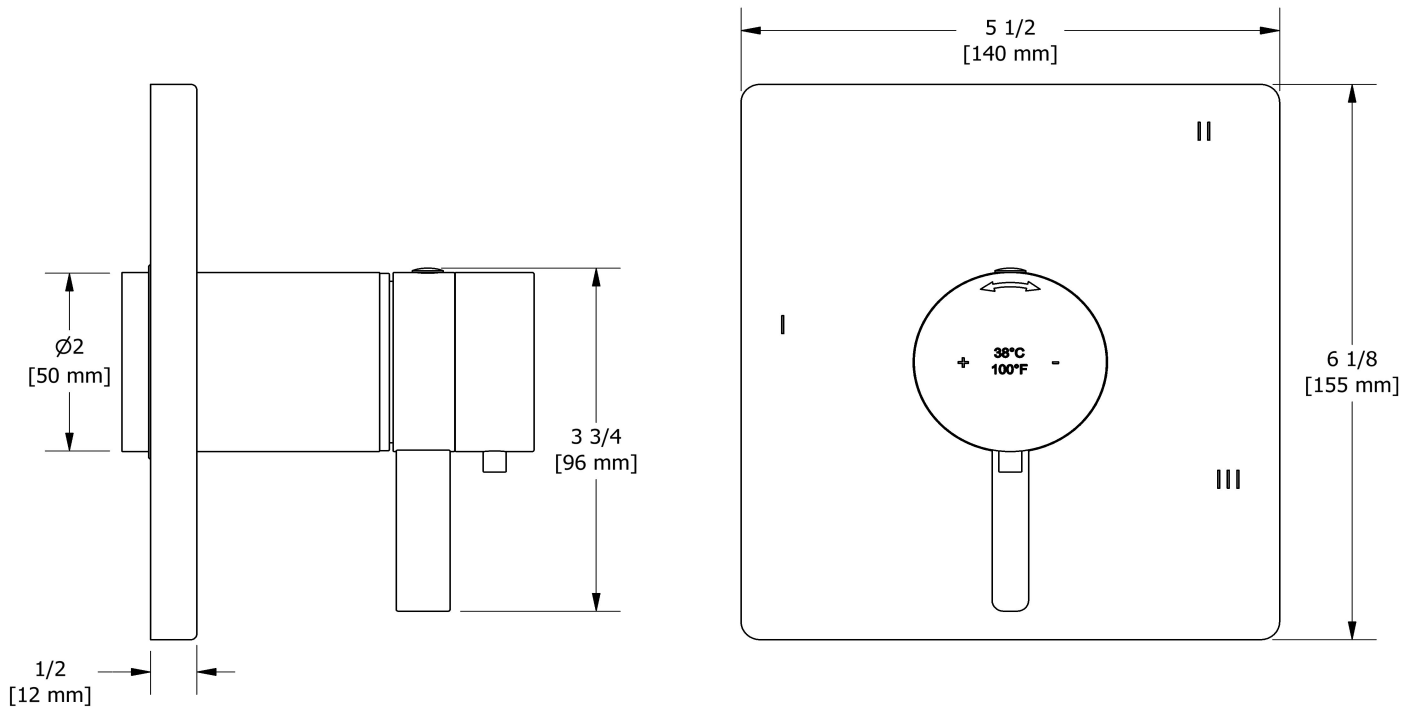

Sizes, models and finishes may differ from those presented.

Warranty

This **Riobel Inc.** product you have purchased carries a Limited Lifetime Warranty on the chrome, PVD finish, blacks and all working parts and is guaranteed from the initial purchase date against all manufacturing defects. All other finishes, including plastic components, are guaranteed for one year. All electric and/or electronic parts are covered by a 5-year limited warranty.

Customer Service

Ontario, West Canada : 888-287-5354 Quebec, Maritimes, United States : 866-473-8442