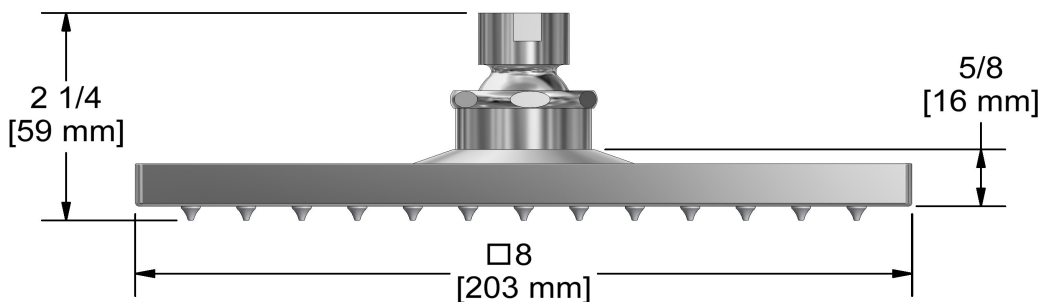

Sizes, models and finishes may differ from those presented.

Warranty

This **Riobel Inc.** product you have purchased carries a Limited Lifetime Warranty on the chrome, PVD finish, blacks and all working parts and is guaranteed from the initial purchase date against all manufacturing defects. All other finishes, including plastic components, are guaranteed for one year. All electric and/or electronic parts are covered by a 5-year limited warranty.

Customer Service

Ontario, West Canada : 888-287-5354 Quebec, Maritimes, United States : 866-473-8442