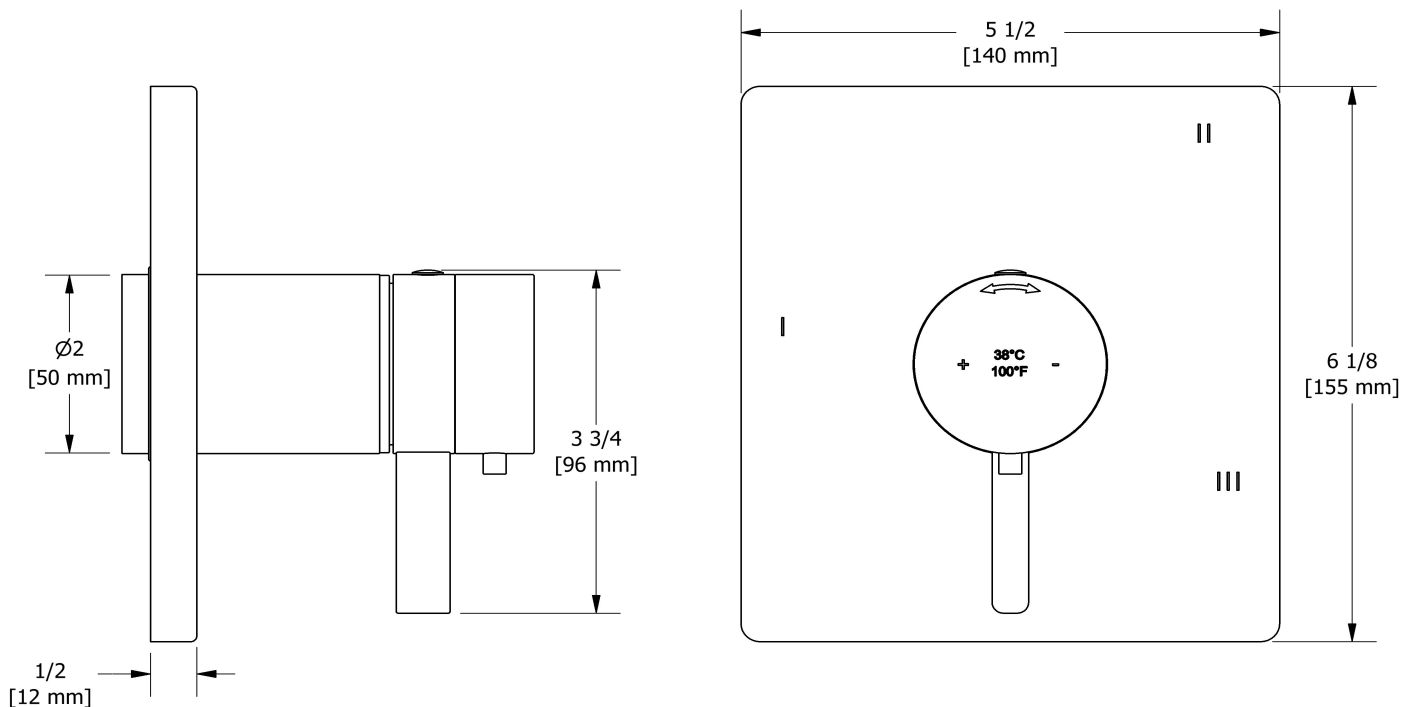

Sizes, models and finishes may differ from those presented.

Warranty

This **Riobel Inc.** product you have purchased carries a Limited Lifetime Warranty on the chrome, PVD finish, blacks and all working parts and is guaranteed from the initial purchase date against all manufacturing defects. All other finishes, including plastic components, are guaranteed for one year. All electric and/or electronic parts are covered by a 5-year limited warranty.

Customer Service

Ontario, West Canada : 888-287-5354 Quebec, Maritimes, United States : 866-473-8442