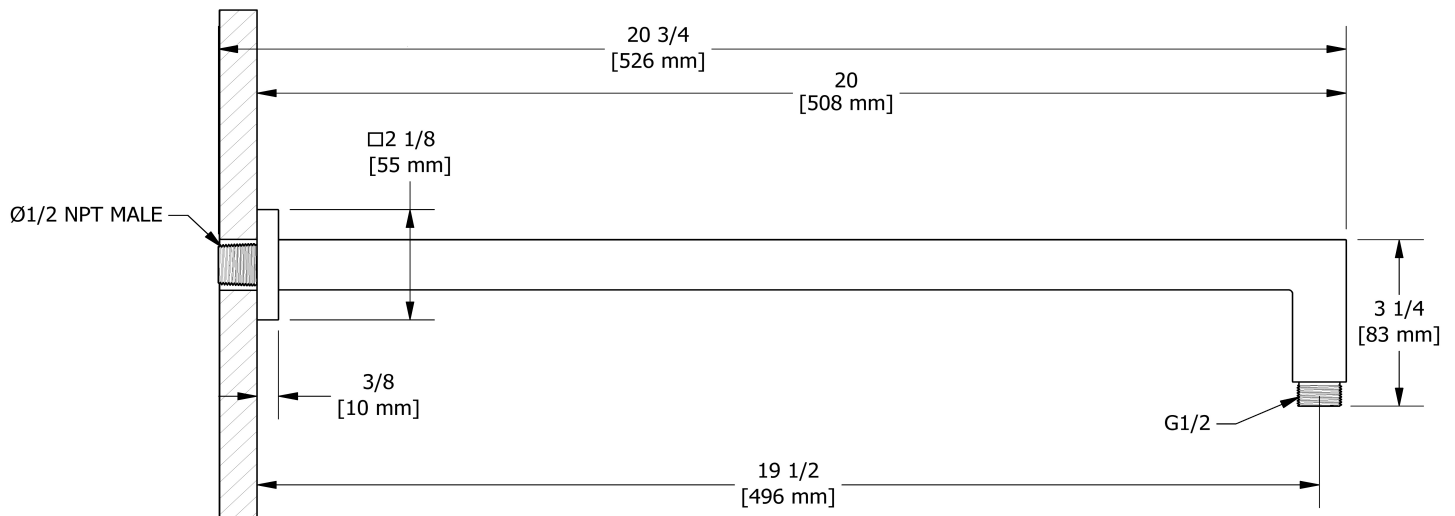

Sizes, models and finishes may differ from those presented.

Warranty

This **Riobel Inc.** product you have purchased carries a Limited Lifetime Warranty on the chrome, PVD finish, blacks and all working parts and is guaranteed from the initial purchase date against all manufacturing defects. All other finishes, including plastic components, are guaranteed for one year. All electric and/or electronic parts are covered by a 5-year limited warranty.

Customer Service

Ontario, West Canada : 888-287-5354 Quebec, Maritimes, United States : 866-473-8442