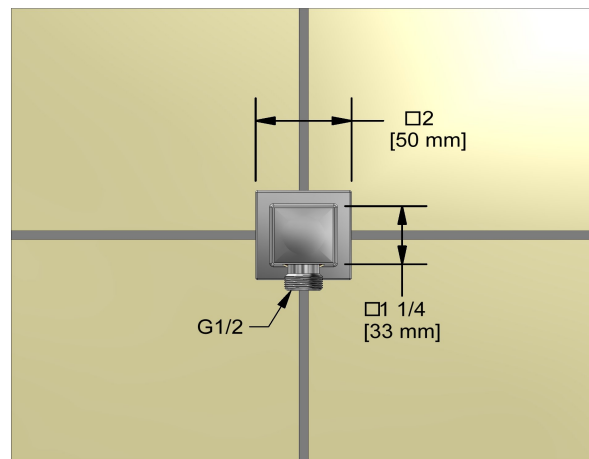

Sizes, models and finishes may differ from thoses presented.

Warranty

This **Riobel Inc.** product you have purchased carries a Limited Lifetime Warranty on the chrome, PVD finish, blacks and all working parts and is guaranteed from the initial purchase date against all manufacturing defects. All other finishes, including plastic components, are guaranteed for one year. All electric and/or electronic parts are covered by a 5-year limited warranty.

Customer Service

Ontario, West Canada : 888-287-5354 Quebec, Maritimes, United States : 866-473-8442

2020.06.14