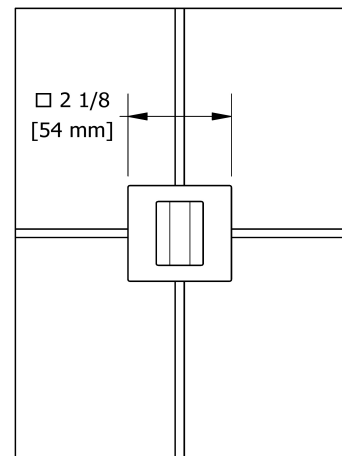

Sizes, models and finishes may differ from those presented.

Warranty

This **Riobel Inc.** product you have purchased carries a Limited Lifetime Warranty on the chrome, PVD finish, blacks and all working parts and is guaranteed from the initial purchase date against all manufacturing defects. All other finishes, including plastic components, are guaranteed for one year. All electric and/or electronic parts are covered by a 5-year limited warranty.

Customer Service

Ontario, West Canada : 888-287-5354 Quebec, Maritimes, United States : 866-473-8442

2020.06.14