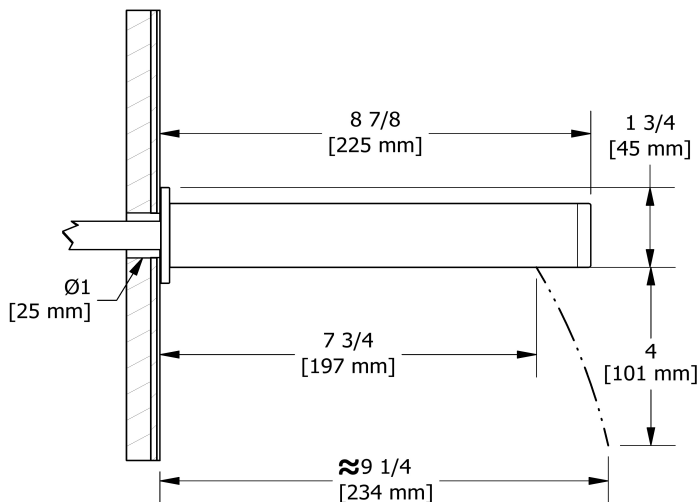

Sizes, models and finishes may differ from those presented.

Warranty

This **Riobel Inc.** product you have purchased carries a Limited Lifetime Warranty on the chrome, PVD finish, blacks and all working parts and is guaranteed from the initial purchase date against all manufacturing defects. All other finishes, including plastic components, are guaranteed for one year. All electric and/or electronic parts are covered by a 5-year limited warranty.

Customer Service

Ontario, West Canada : 888-287-5354 Quebec, Maritimes, United States : 866-473-8442

2020.06.14