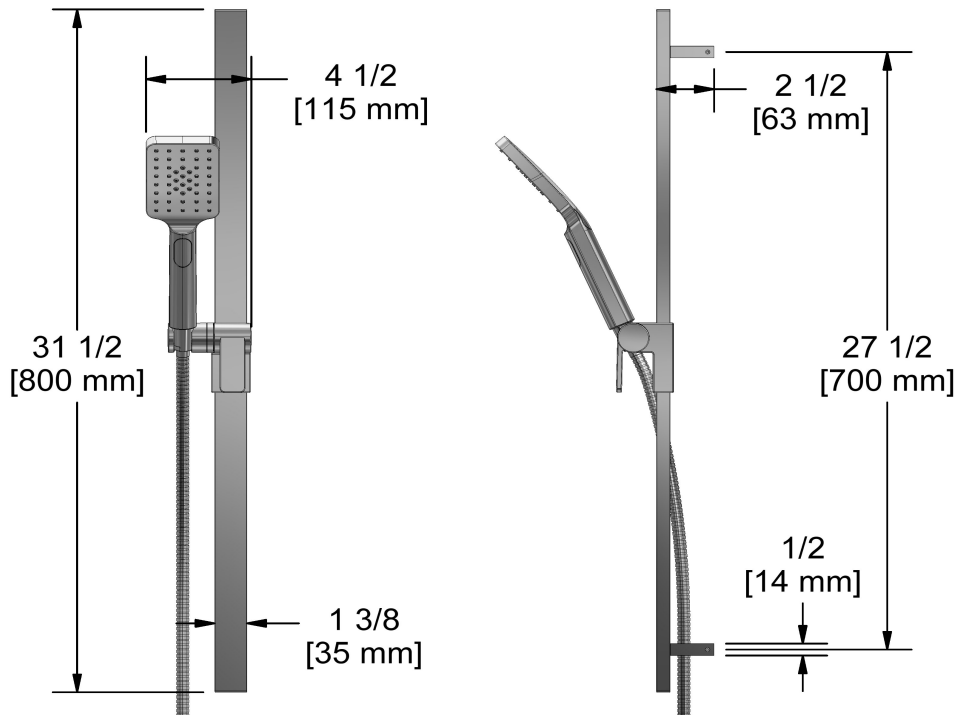

Certifications

- CSA B125.1
- ASME A112.18.1
- CMR248 Approval

Sizes, models and finishes may differ from those presented.

Warranty

This **Riobel Inc.** product you have purchased carries a Limited Lifetime Warranty on the chrome, PVD finish, blacks and all working parts and is guaranteed from the initial purchase date against all manufacturing defects. All other finishes, including plastic components, are guaranteed for one year. All electric and/or electronic parts are covered by a 5-year limited warranty.

Customer Service

Ontario, West Canada : 888-287-5354 Quebec, Maritimes, United States : 866-473-8442