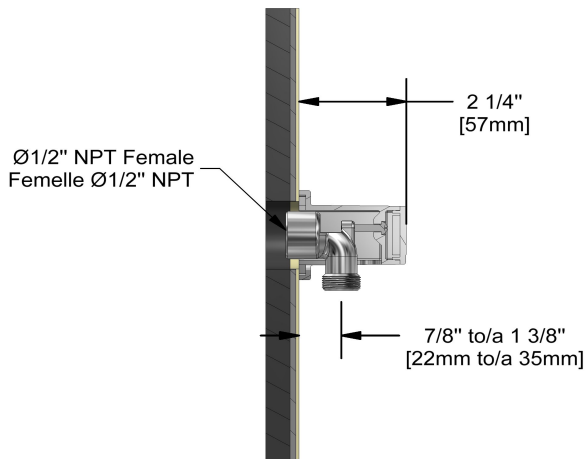

Sizes, models and finishes may differ from thoses presented.

Warranty

This **Riobel Inc.** product you have purchased carries a Limited Lifetime Warranty on the chrome, PVD finish, blacks and all working parts and is guaranteed from the initial purchase date against all manufacturing defects. All other finishes, including plastic components, are guaranteed for one year. All electric and/or electronic parts are covered by a 5-year limited warranty.

Customer Service

Ontario, West Canada : 888-287-5354 Quebec, Maritimes, United States : 866-473-8442

2020.06.14