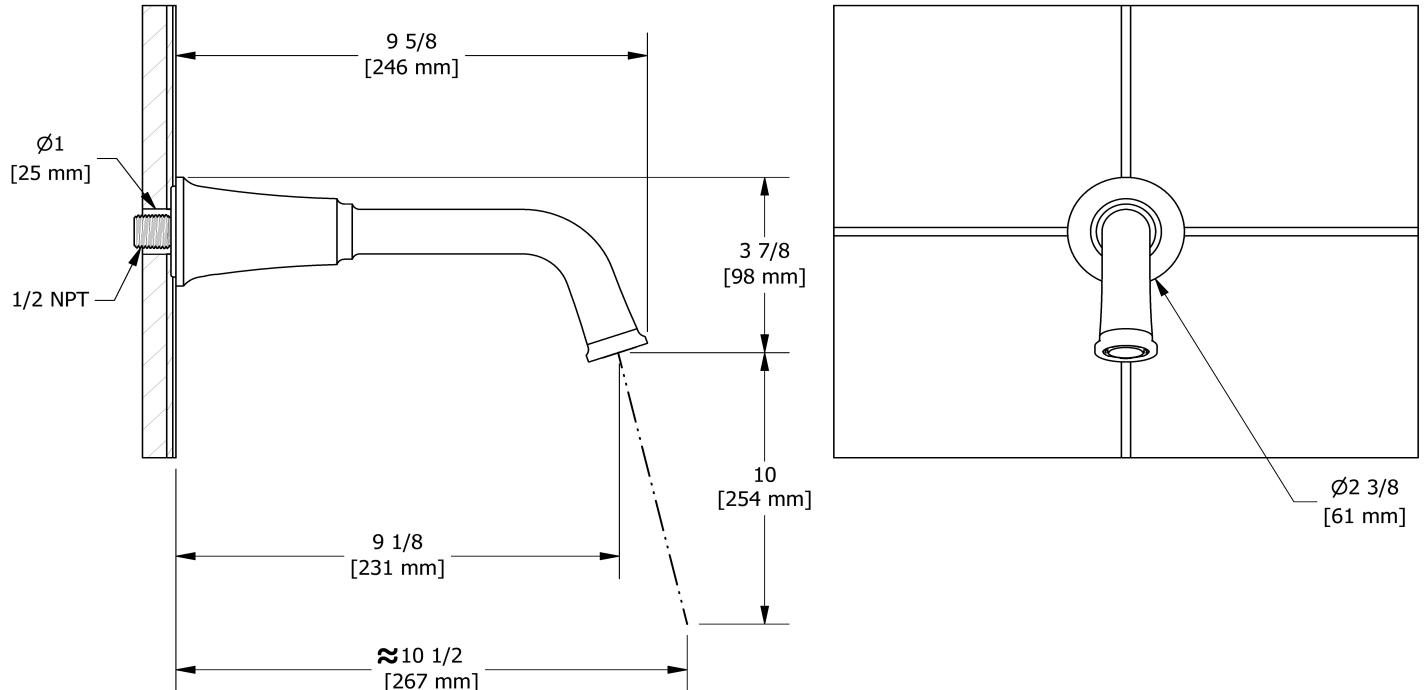

Sizes, models and finishes may differ from those presented.

Warranty

This **Riobel Inc.** product you have purchased carries a Limited Lifetime Warranty on the chrome, PVD finish, blacks and all working parts and is guaranteed from the initial purchase date against all manufacturing defects. All other finishes, including plastic components, are guaranteed for one year. All electric and/or electronic parts are covered by a 5-year limited warranty.

Customer Service

Ontario, West Canada : 888-287-5354 Quebec, Maritimes, United States : 866-473-8442

2020.06.14