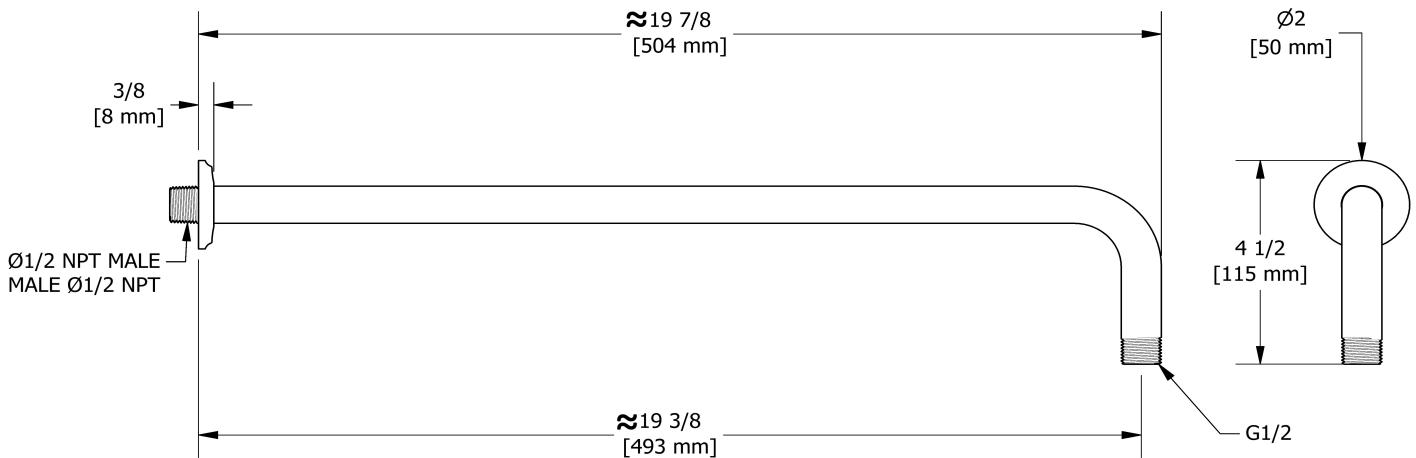

Sizes, models and finishes may differ from those presented.

Warranty

This **Riobel Inc.** product you have purchased carries a Limited Lifetime Warranty on the chrome, PVD finish, blacks and all working parts and is guaranteed from the initial purchase date against all manufacturing defects. All other finishes, including plastic components, are guaranteed for one year. All electric and/or electronic parts are covered by a 5-year limited warranty.

Customer Service

Ontario, West Canada : 888-287-5354 Quebec, Maritimes, United States : 866-473-8442