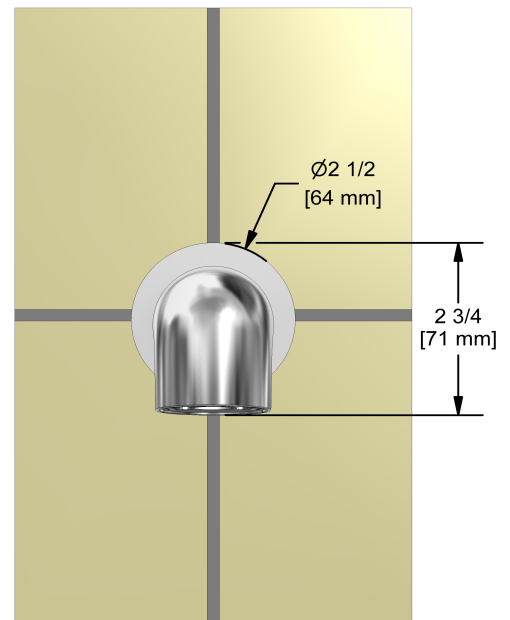

Sizes, models and finishes may differ from thoses presented.

Warranty

This **Riobel Inc.** product you have purchased carries a Limited Lifetime Warranty on the chrome, PVD finish, blacks and all working parts and is guaranteed from the initial purchase date against all manufacturing defects. All other finishes, including plastic components, are guaranteed for one year. All electric and/or electronic parts are covered by a 5-year limited warranty.

Customer Service

Ontario, West Canada : 888-287-5354 Quebec, Maritimes, United States : 866-473-8442

2020.06.14