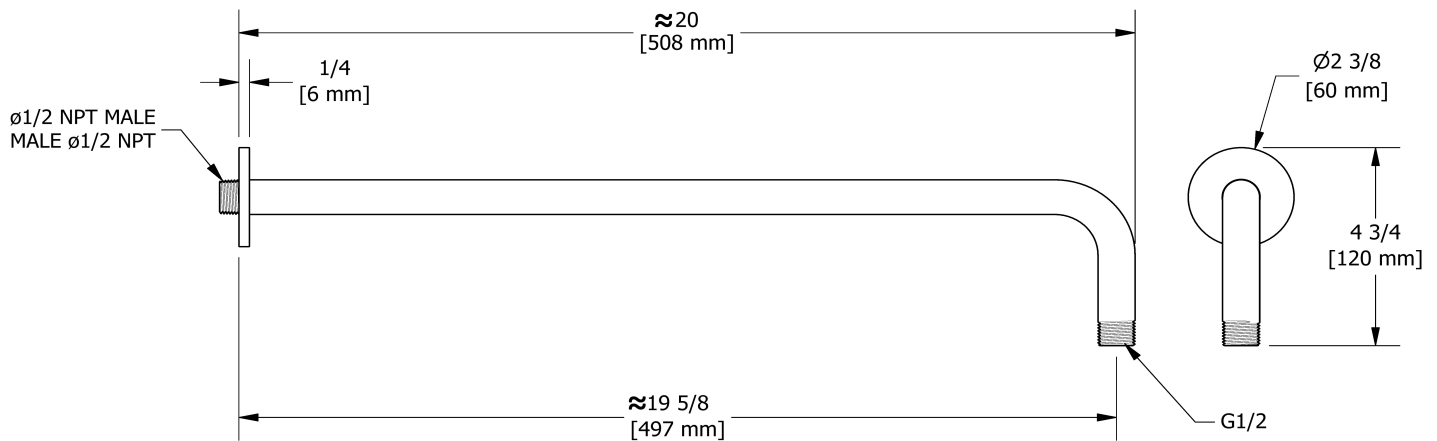

Sizes, models and finishes may differ from those presented.

Warranty

This **Riobel Inc.** product you have purchased carries a Limited Lifetime Warranty on the chrome, PVD finish, blacks and all working parts and is guaranteed from the initial purchase date against all manufacturing defects. All other finishes, including plastic components, are guaranteed for one year. All electric and/or electronic parts are covered by a 5-year limited warranty.

Customer Service

Ontario, West Canada : 888-287-5354 Quebec, Maritimes, United States : 866-473-8442

2020.06.14