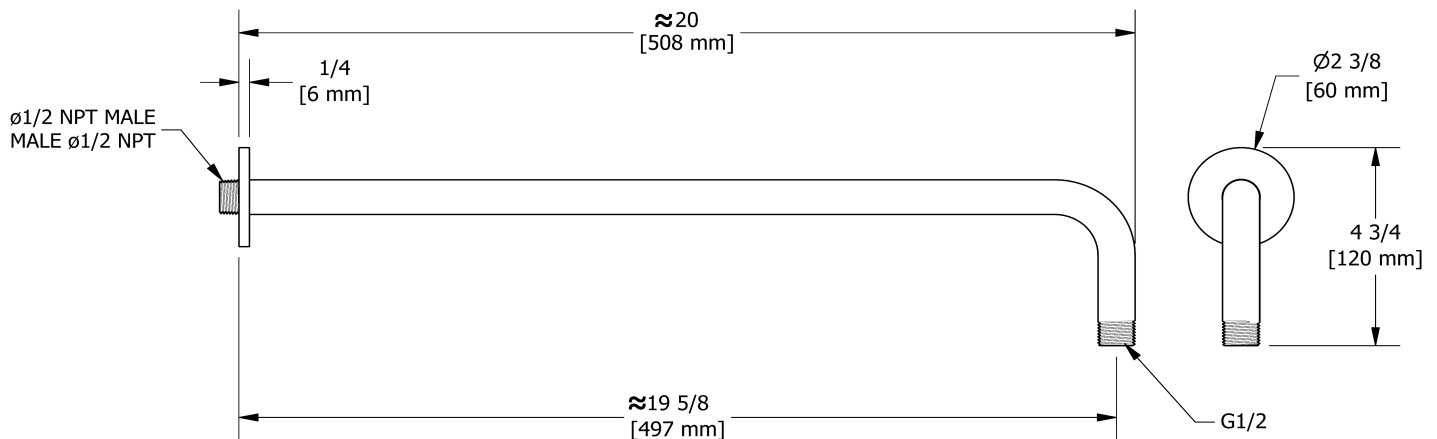

Sizes, models and finishes may differ from those presented.

Warranty

This **Riobel Inc.** product you have purchased carries a Limited Lifetime Warranty on the chrome, PVD finish, blacks and all working parts and is guaranteed from the initial purchase date against all manufacturing defects. All other finishes, including plastic components, are guaranteed for one year. All electric and/or electronic parts are covered by a 5-year limited warranty.

Customer Service

Ontario, West Canada : 888-287-5354 Quebec, Maritimes, United States : 866-473-8442

2020.06.14