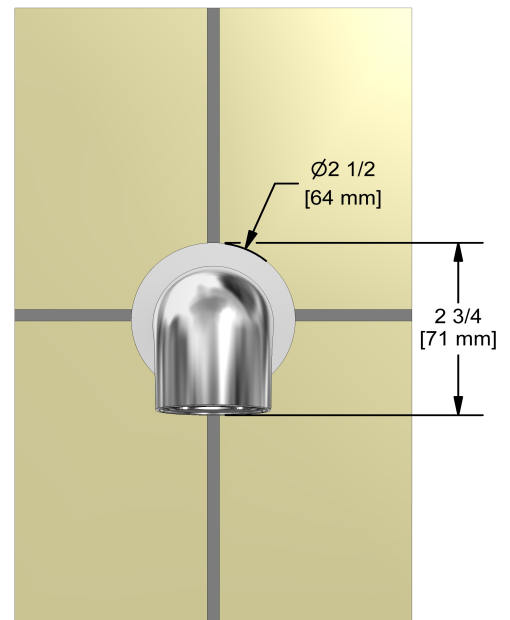

Sizes, models and finishes may differ from those presented.

Warranty

This **Riobel Inc.** product you have purchased carries a Limited Lifetime Warranty on the chrome, PVD finish, blacks and all working parts and is guaranteed from the initial purchase date against all manufacturing defects. All other finishes, including plastic components, are guaranteed for one year. All electric and/or electronic parts are covered by a 5-year limited warranty.

Customer Service

Ontario, West Canada : 888-287-5354 Quebec, Maritimes, United States : 866-473-8442

2020.06.14