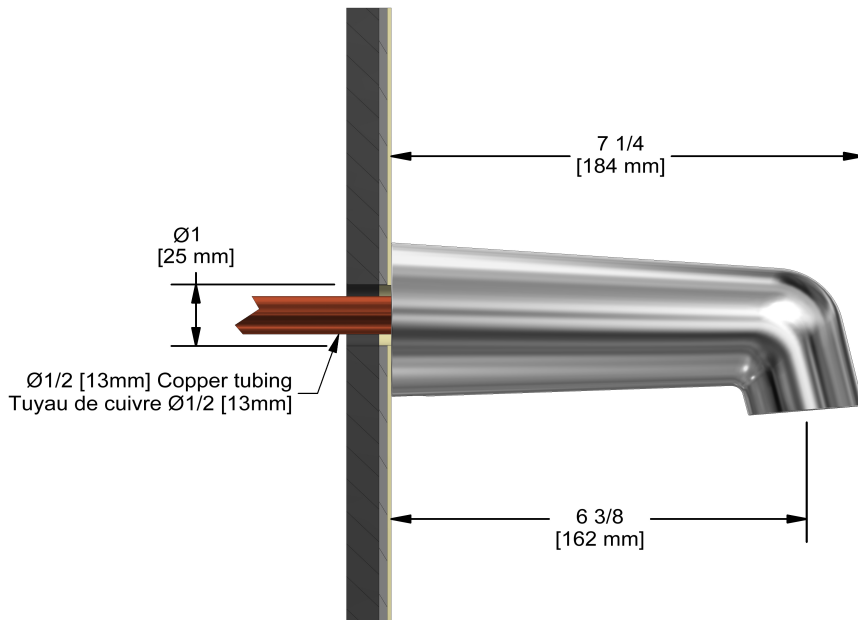

Sizes, models and finishes may differ from those presented.

Warranty

This **Riobel Inc.** product you have purchased carries a Limited Lifetime Warranty on the chrome, PVD finish, blacks and all working parts and is guaranteed from the initial purchase date against all manufacturing defects. All other finishes, including plastic components, are guaranteed for one year. All electric and/or electronic parts are covered by a 5-year limited warranty.

Customer Service

Ontario, West Canada : 888-287-5354 Quebec, Maritimes, United States : 866-473-8442

2020.06.14