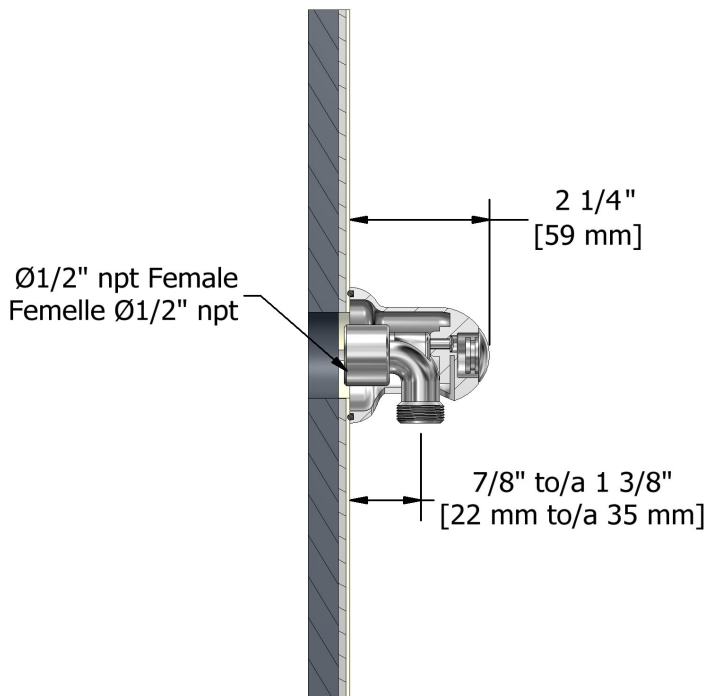

Sizes, models and finishes may differ from thoses presented.

Warranty

This **Riobel Inc.** product you have purchased carries a Limited Lifetime Warranty on the chrome, PVD finish, blacks and all working parts and is guaranteed from the initial purchase date against all manufacturing defects. All other finishes, including plastic components, are guaranteed for one year. All electric and/or electronic parts are covered by a 5-year limited warranty.

Customer Service

Ontario, West Canada : 888-287-5354 Quebec, Maritimes, United States : 866-473-8442