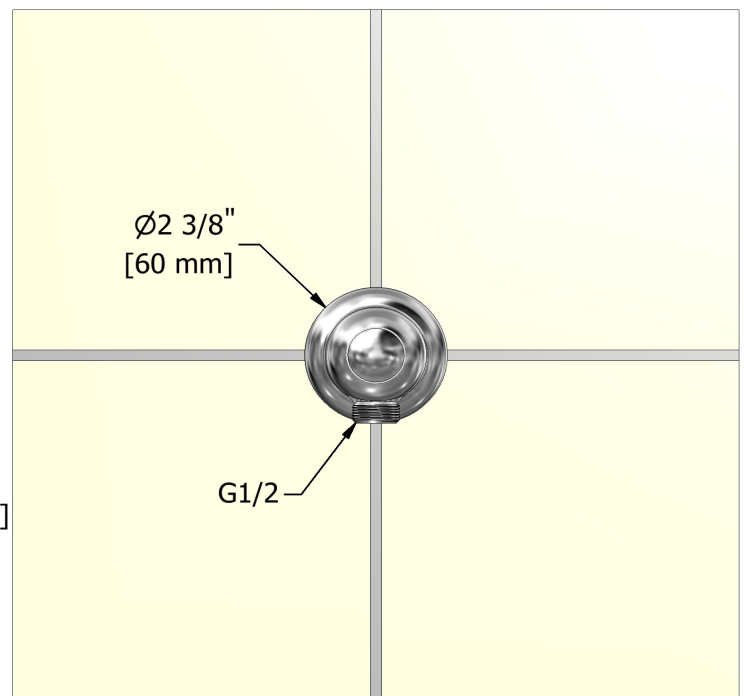

Sizes, models and finishes may differ from thoses presented.

Warranty

This **Riobel Inc.** product you have purchased carries a Limited Lifetime Warranty on the chrome, PVD finish, blacks and all working parts and is guaranteed from the initial purchase date against all manufacturing defects. All other finishes, including plastic components, are guaranteed for one year. All electric and/or electronic parts are covered by a 5-year limited warranty.

Customer Service

Ontario, West Canada : 888-287-5354 Quebec, Maritimes, United States : 866-473-8442