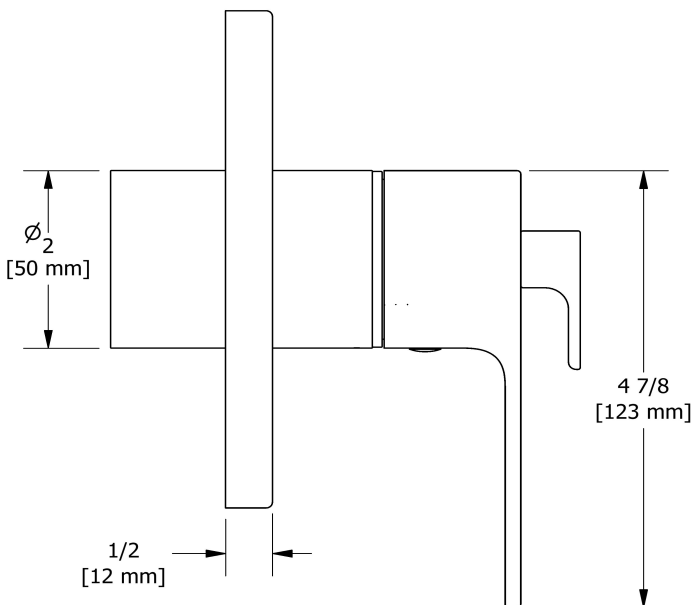

Sizes, models and finishes may differ from those presented.

Warranty

This **Riobel Inc.** product you have purchased carries a Limited Lifetime Warranty on the chrome, PVD finish, blacks and all working parts and is guaranteed from the initial purchase date against all manufacturing defects. All other finishes, including plastic components, are guaranteed for one year. All electric and/or electronic parts are covered by a 5-year limited warranty.

Customer Service

Ontario, West Canada : 888-287-5354 Quebec, Maritimes, United States : 866-473-8442