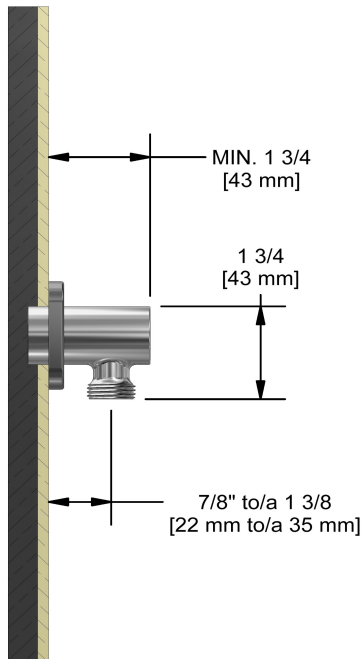

Sizes, models and finishes may differ from thoses presented.

Warranty

This **Riobel Inc.** product you have purchased carries a Limited Lifetime Warranty on the chrome, PVD finish, blacks and all working parts and is guaranteed from the initial purchase date against all manufacturing defects. All other finishes, including plastic components, are guaranteed for one year. All electric and/or electronic parts are covered by a 5-year limited warranty.

Customer Service

Ontario, West Canada : 888-287-5354 Quebec, Maritimes, United States : 866-473-8442