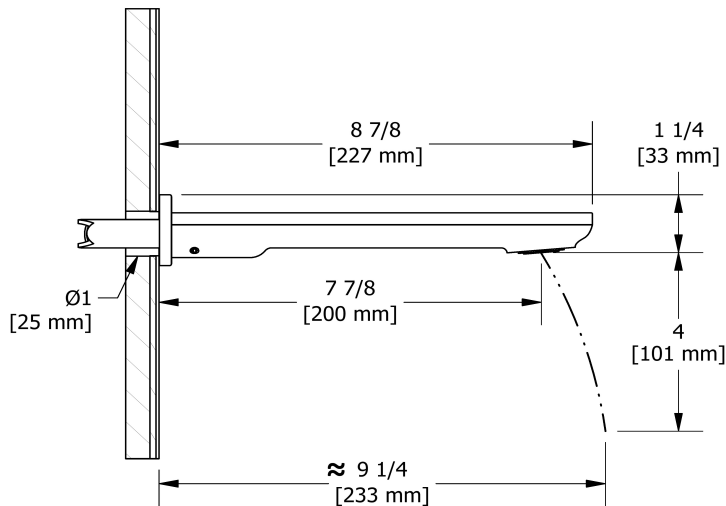

Sizes, models and finishes may differ from those presented.

Warranty

This **Riobel Inc.** product you have purchased carries a Limited Lifetime Warranty on the chrome, PVD finish, blacks and all working parts and is guaranteed from the initial purchase date against all manufacturing defects. All other finishes, including plastic components, are guaranteed for one year. All electric and/or electronic parts are covered by a 5-year limited warranty.

Customer Service

Ontario, West Canada : 888-287-5354 Quebec, Maritimes, United States : 866-473-8442

2020.06.14