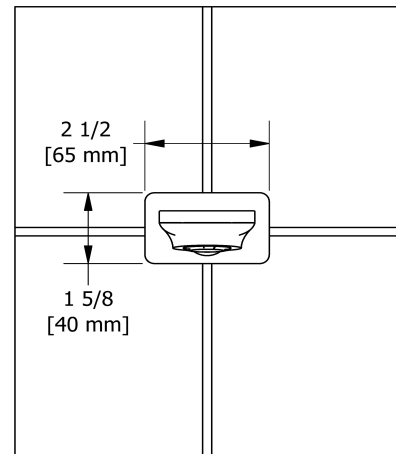

Sizes, models and finishes may differ from those presented.

Warranty

This **Riobel Inc.** product you have purchased carries a Limited Lifetime Warranty on the chrome, PVD finish, blacks and all working parts and is guaranteed from the initial purchase date against all manufacturing defects. All other finishes, including plastic components, are guaranteed for one year. All electric and/or electronic parts are covered by a 5-year limited warranty.

Customer Service

Ontario, West Canada : 888-287-5354 Quebec, Maritimes, United States : 866-473-8442

2020.06.14