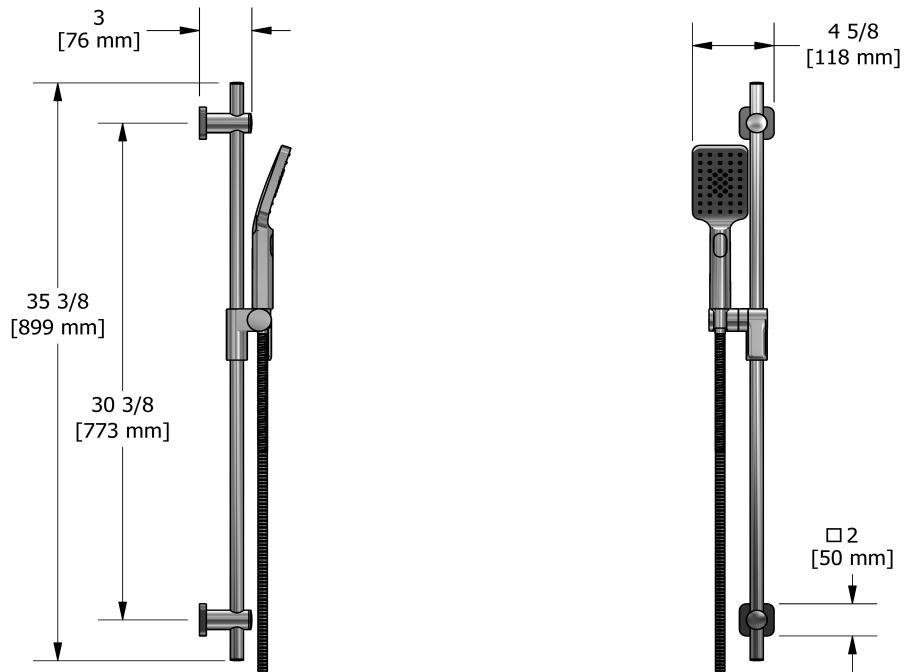

Certifications

- CSA B125.1
- ASME A112.18.1
- CMR248 Approval

Sizes, models and finishes may differ from those presented.

Warranty

This **Riobel Inc.** product you have purchased carries a Limited Lifetime Warranty on the chrome, PVD finish, blacks and all working parts and is guaranteed from the initial purchase date against all manufacturing defects. All other finishes, including plastic components, are guaranteed for one year. All electric and/or electronic parts are covered by a 5-year limited warranty.

Customer Service

Ontario, West Canada : 888-287-5354 Quebec, Maritimes, United States : 866-473-8442