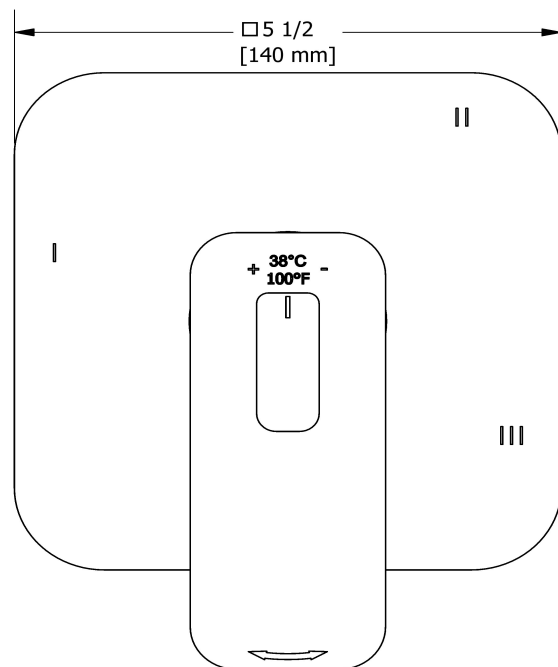

Sizes, models and finishes may differ from those presented.

Warranty

This **Riobel Inc.** product you have purchased carries a Limited Lifetime Warranty on the chrome, PVD finish, blacks and all working parts and is guaranteed from the initial purchase date against all manufacturing defects. All other finishes, including plastic components, are guaranteed for one year. All electric and/or electronic parts are covered by a 5-year limited warranty.

Customer Service

Ontario, West Canada : 888-287-5354 Quebec, Maritimes, United States : 866-473-8442