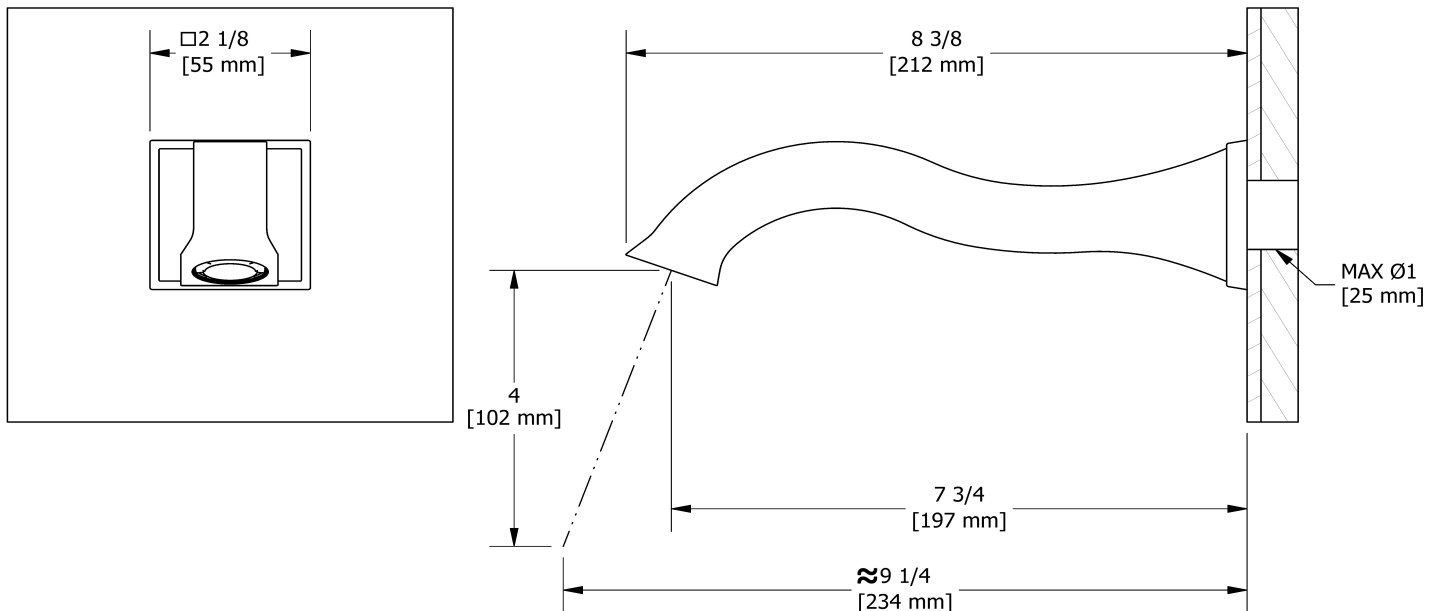

Sizes, models and finishes may differ from those presented.

Warranty

This **Riobel Inc.** product you have purchased carries a Limited Lifetime Warranty on the chrome, PVD finish, blacks and all working parts and is guaranteed from the initial purchase date against all manufacturing defects. All other finishes, including plastic components, are guaranteed for one year. All electric and/or electronic parts are covered by a 5-year limited warranty.

Customer Service

Ontario, West Canada : 888-287-5354 Quebec, Maritimes, United States : 866-473-8442

2020.06.14