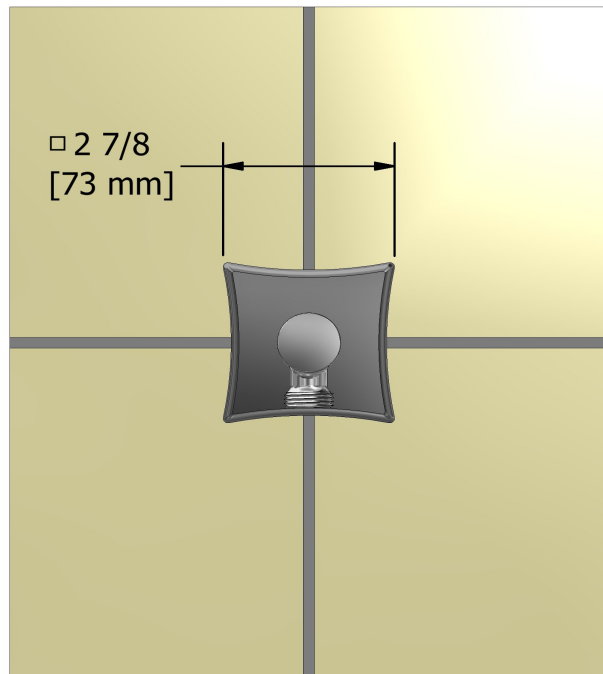

Sizes, models and finishes may differ from thoses presented.

Warranty

This **Riobel Inc.** product you have purchased carries a Limited Lifetime Warranty on the chrome, PVD finish, blacks and all working parts and is guaranteed from the initial purchase date against all manufacturing defects. All other finishes, including plastic components, are guaranteed for one year. All electric and/or electronic parts are covered by a 5-year limited warranty.

Customer Service

Ontario, West Canada : 888-287-5354 Quebec, Maritimes, United States : 866-473-8442