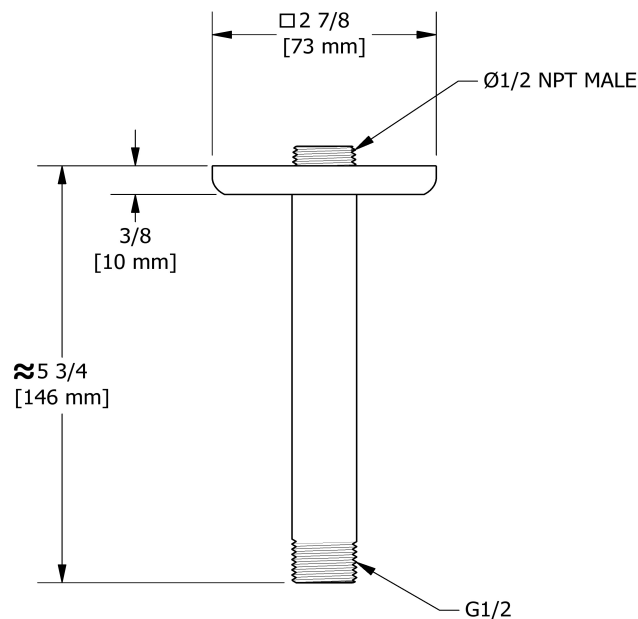

Sizes, models and finishes may differ from those presented.

Warranty

This **Riobel Inc.** product you have purchased carries a Limited Lifetime Warranty on the chrome, PVD finish, blacks and all working parts and is guaranteed from the initial purchase date against all manufacturing defects. All other finishes, including plastic components, are guaranteed for one year. All electric and/or electronic parts are covered by a 5-year limited warranty.

Customer Service

Ontario, West Canada : 888-287-5354 Quebec, Maritimes, United States : 866-473-8442

2020.06.14