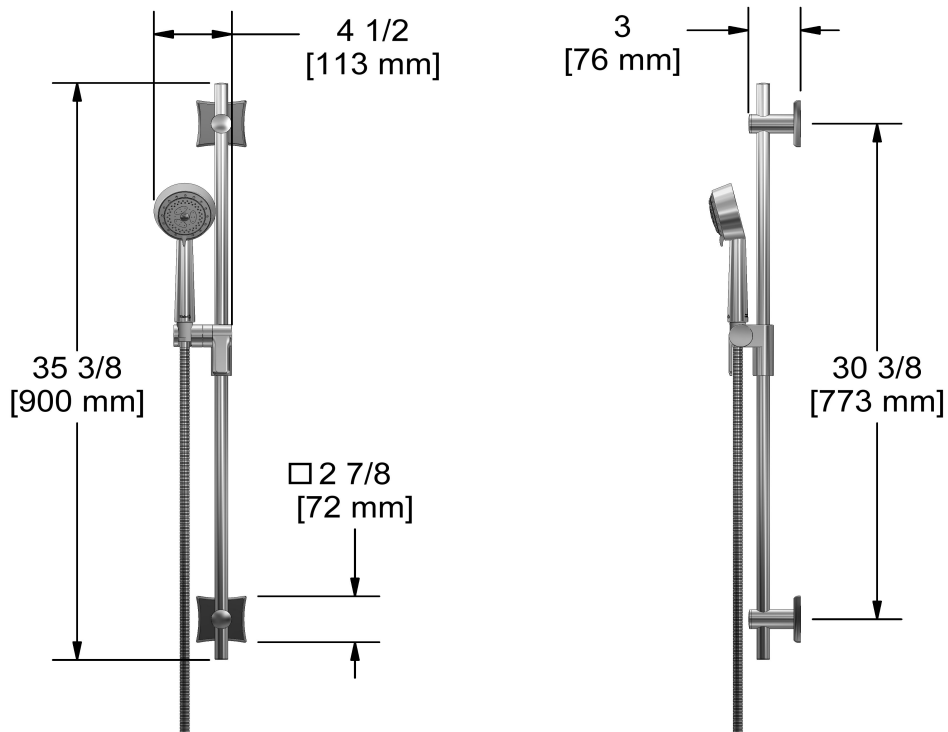

Certifications

- CSA B125.1
- ASME A112.18.1
- CMR248 Approval

Sizes, models and finishes may differ from those presented.

Warranty

This **Riobel Inc.** product you have purchased carries a Limited Lifetime Warranty on the chrome, PVD finish, blacks and all working parts and is guaranteed from the initial purchase date against all manufacturing defects. All other finishes, including plastic components, are guaranteed for one year. All electric and/or electronic parts are covered by a 5-year limited warranty.

Customer Service

Ontario, West Canada : 888-287-5354 Quebec, Maritimes, United States : 866-473-8442