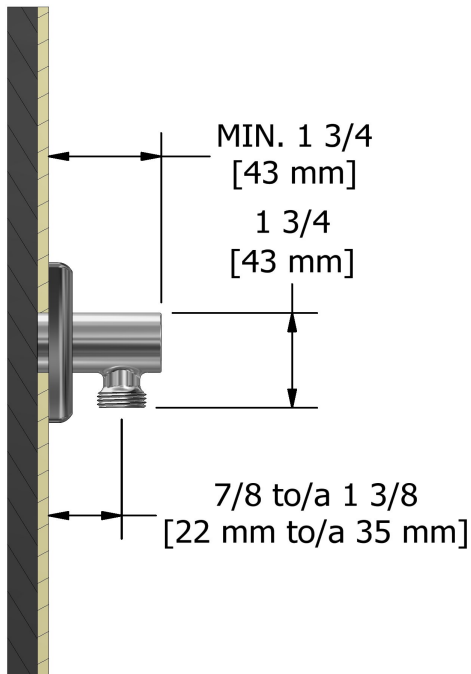

Sizes, models and finishes may differ from thoses presented.

Warranty

This **Riobel Inc.** product you have purchased carries a Limited Lifetime Warranty on the chrome, PVD finish, blacks and all working parts and is guaranteed from the initial purchase date against all manufacturing defects. All other finishes, including plastic components, are guaranteed for one year. All electric and/or electronic parts are covered by a 5-year limited warranty.

Customer Service

Ontario, West Canada : 888-287-5354 Quebec, Maritimes, United States : 866-473-8442