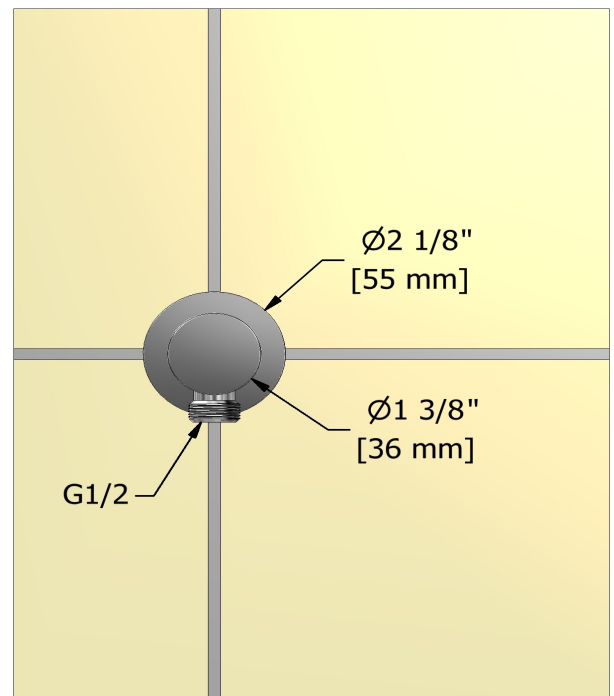

Sizes, models and finishes may differ from those presented.

Warranty

This **Riobel Inc.** product you have purchased carries a Limited Lifetime Warranty on the chrome, PVD finish, blacks and all working parts and is guaranteed from the initial purchase date against all manufacturing defects. All other finishes, including plastic components, are guaranteed for one year. All electric and/or electronic parts are covered by a 5-year limited warranty.

Customer Service

Ontario, West Canada : 888-287-5354 Quebec, Maritimes, United States : 866-473-8442