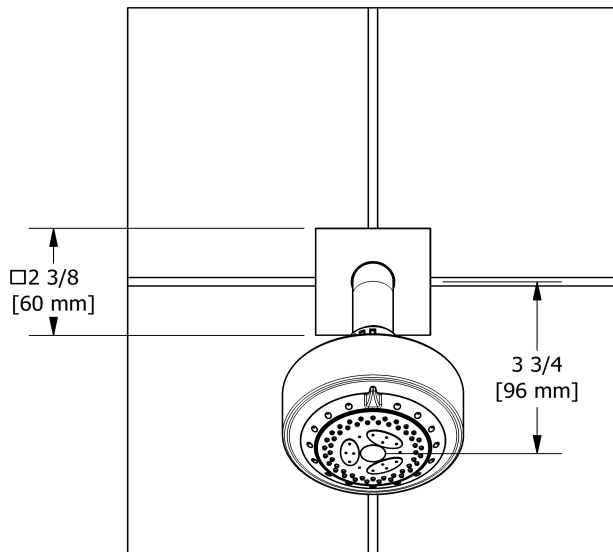

Sizes, models and finishes may differ from those presented.

Warranty

This **Riobel Inc.** product you have purchased carries a Limited Lifetime Warranty on the chrome, PVD finish, blacks and all working parts and is guaranteed from the initial purchase date against all manufacturing defects. All other finishes, including plastic components, are guaranteed for one year. All electric and/or electronic parts are covered by a 5-year limited warranty.

Customer Service

Ontario, West Canada : 888-287-5354 Quebec, Maritimes, United States : 866-473-8442