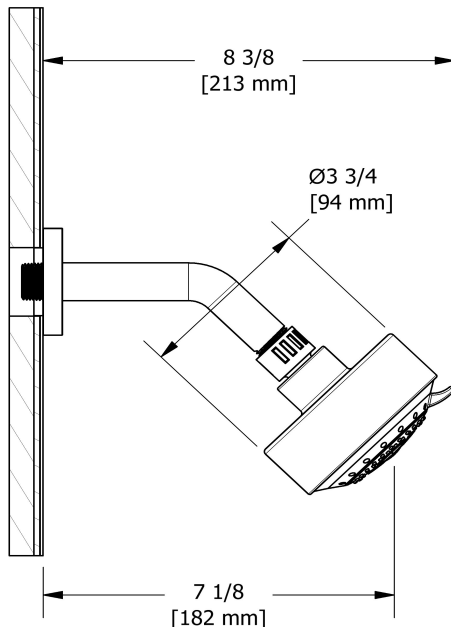

Sizes, models and finishes may differ from those presented.

Warranty

This **Riobel Inc.** product you have purchased carries a Limited Lifetime Warranty on the chrome, PVD finish, blacks and all working parts and is guaranteed from the initial purchase date against all manufacturing defects. All other finishes, including plastic components, are guaranteed for one year. All electric and/or electronic parts are covered by a 5-year limited warranty.

Customer Service

Ontario, West Canada : 888-287-5354 Quebec, Maritimes, United States : 866-473-8442