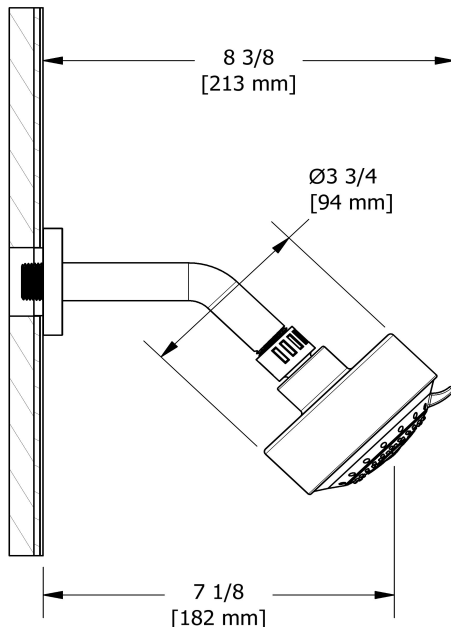

Eco 3-jet shower head with arm
346

Specifications

Descriptions

- 3 jets: tropical breeze, luxurious, massage
- Scale-free
- Shower arm with square flange
- Swivel

Available colors

- C : Chrome
- BN : Brushed Nickel (PVD)
- PN : Polished Nickel (PVD)

Available flows

- 7 L/min, 1.85 gpm (US) 60psi
- 6.7 L/min, 1.8 gpm (US) 60psi (**346-WS**) *

EPA certification applicable to the indicated model only

Certifications

- CSA B125.1
- ASME A112.18.1

Sizes, models and finishes may differ from thoses presented.