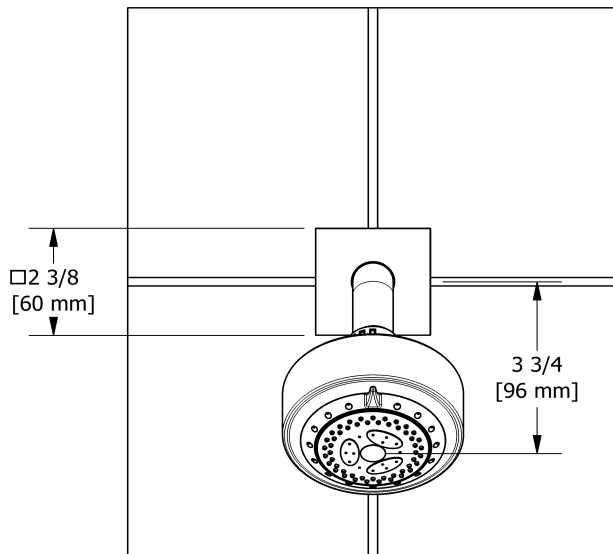

Eco 3-jet shower head with arm
346

Specifications

Descriptions

- 3 jets: tropical breeze, luxurious, massage
- Scale-free
- Shower arm with square flange
- Swivel

Available colors

- C : Chrome
- BN : Brushed Nickel (PVD)
- PN : Polished Nickel (PVD)

Available flows

- 7 L/min, 1.85 gpm (US) 60psi
- 6.7 L/min, 1.8 gpm (US) 60psi (**346-WS**) *

EPA certification applicable to the indicated model only

Certifications

- CSA B125.1
- ASME A112.18.1

Sizes, models and finishes may differ from thoses presented.