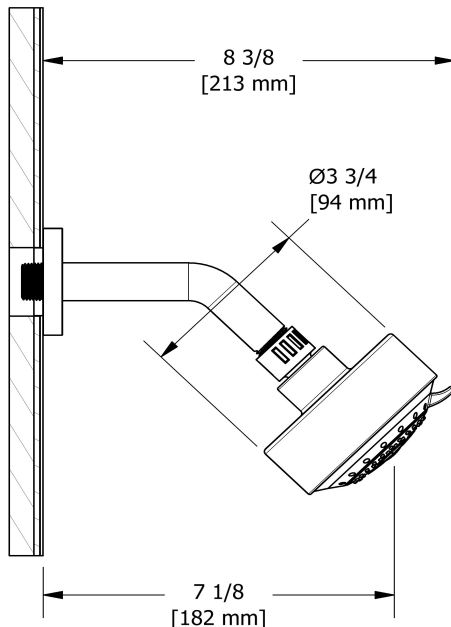

Eco 3-jet shower head with arm
346

Specifications

Descriptions

- 3 jets: tropical breeze, luxurious, massage
- Scale-free
- Shower arm with square flange
- Swivel

Available colors

- C : Chrome
- BN : Brushed Nickel (PVD)
- PN : Polished Nickel (PVD)

Available flows

- 7 L/min, 1.85 gpm (US) 60psi
- 6.7 L/min, 1.8 gpm (US) 60psi (**346-WS**) *

EPA certification applicable to the indicated model only

Certifications

- CSA B125.1
- ASME A112.18.1

Sizes, models and finishes may differ from those presented.