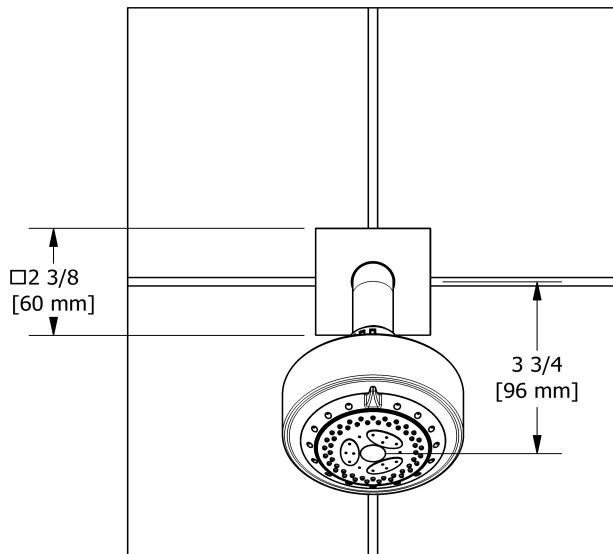

Eco 3-jet shower head with arm
346

Specifications

Descriptions

- 3 jets: tropical breeze, luxurious, massage
- Scale-free
- Shower arm with square flange
- Swivel

Available colors

- C : Chrome
- BN : Brushed Nickel (PVD)
- PN : Polished Nickel (PVD)

Available flows

- 7 L/min, 1.85 gpm (US) 60psi
- 6.7 L/min, 1.8 gpm (US) 60psi (**346-WS**) *

EPA certification applicable to the indicated model only

Certifications

- CSA B125.1
- ASME A112.18.1

Sizes, models and finishes may differ from those presented.