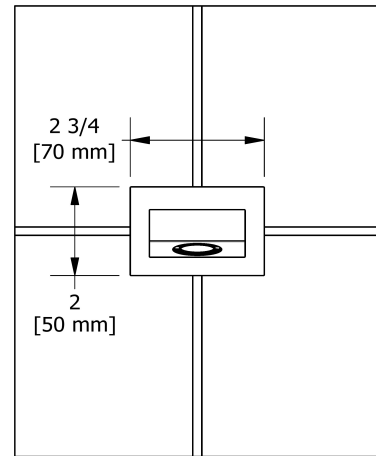

Certifications

- CSA B125.1
- ASME A112.18.1

cUPC®