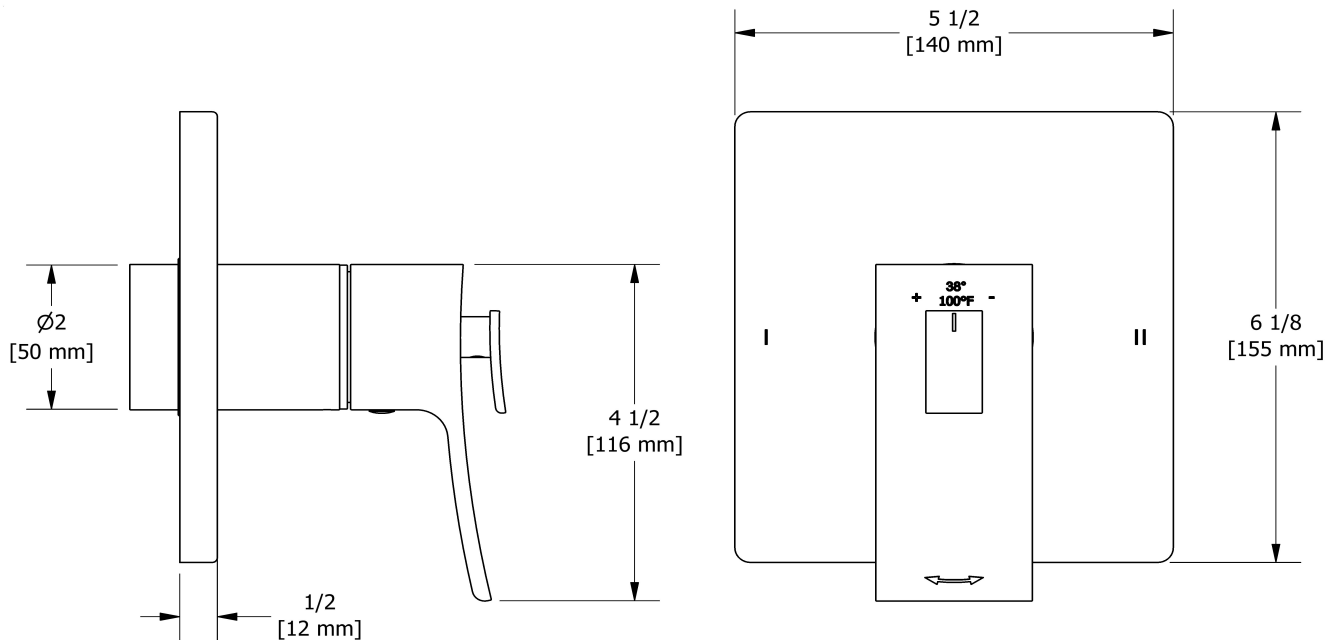

Sizes, models and finishes may differ from those presented.

Warranty

This **Riobel Inc.** product you have purchased carries a Limited Lifetime Warranty on the chrome, PVD finish, blacks and all working parts and is guaranteed from the initial purchase date against all manufacturing defects. All other finishes, including plastic components, are guaranteed for one year. All electric and/or electronic parts are covered by a 5-year limited warranty.

Customer Service

Ontario, West Canada : 888-287-5354 Quebec, Maritimes, United States : 866-473-8442