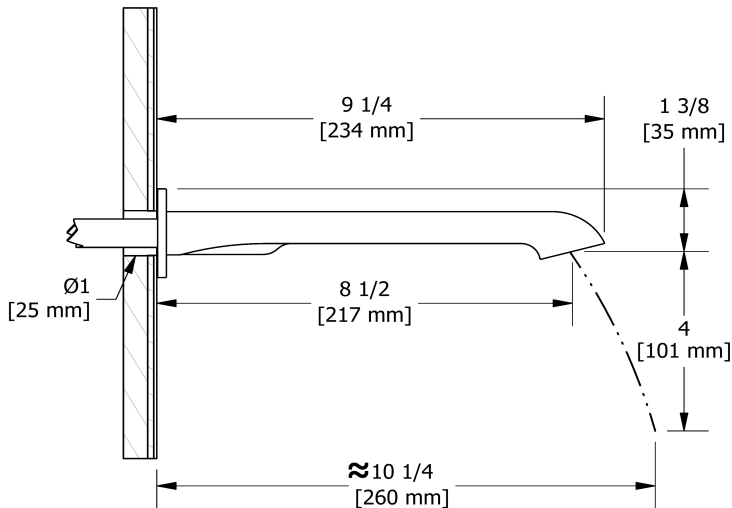

Certifications

- CSA B125.1
- ASME A112.18.1

cUPC®