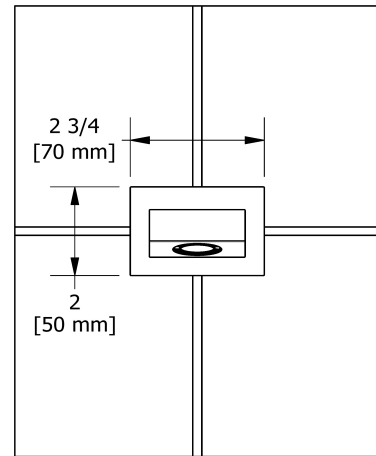

Certifications

- CSA B125.1
- ASME A112.18.1

UPC®