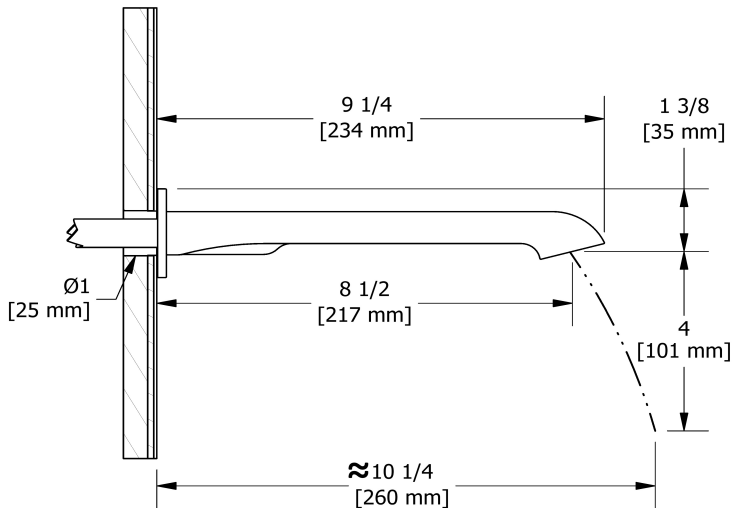

Certifications

- CSA B125.1
- ASME A112.18.1

UPC®