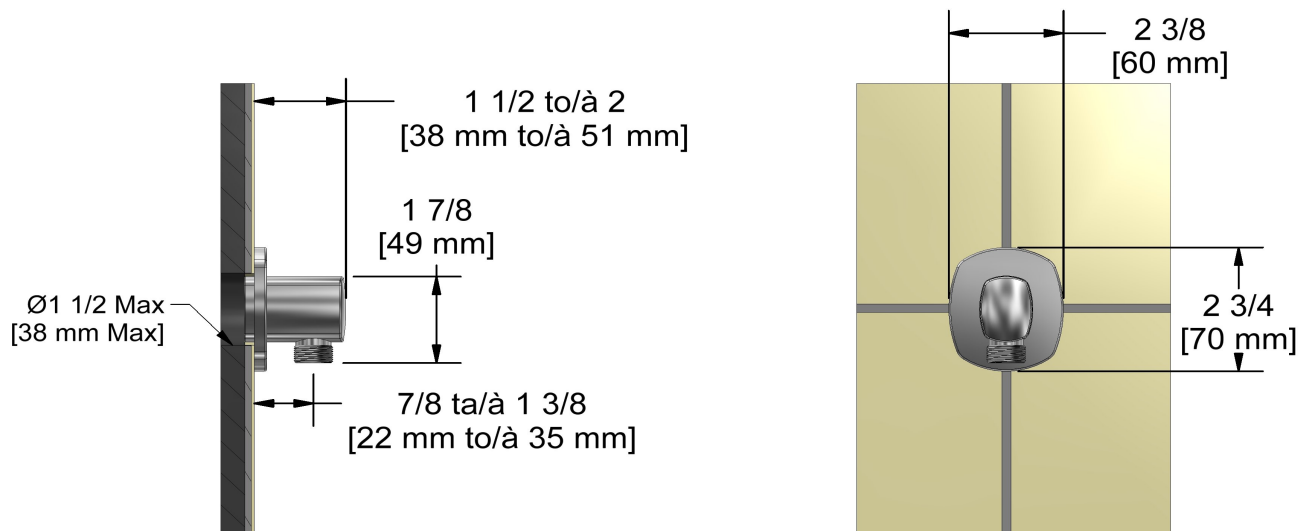

Sizes, models and finishes may differ from thoses presented.

Warranty

This **Riobel Inc.** product you have purchased carries a Limited Lifetime Warranty on the chrome, PVD finish, blacks and all working parts and is guaranteed from the initial purchase date against all manufacturing defects. All other finishes, including plastic components, are guaranteed for one year. All electric and/or electronic parts are covered by a 5-year limited warranty.

Customer Service

Ontario, West Canada : 888-287-5354 Quebec, Maritimes, United States : 866-473-8442

2020.06.14