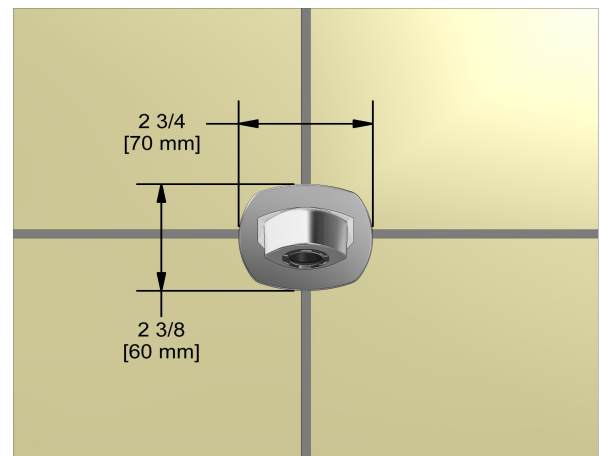

Sizes, models and finishes may differ from thoses presented.

Warranty

This **Riobel Inc.** product you have purchased carries a Limited Lifetime Warranty on the chrome, PVD finish, blacks and all working parts and is guaranteed from the initial purchase date against all manufacturing defects. All other finishes, including plastic components, are guaranteed for one year. All electric and/or electronic parts are covered by a 5-year limited warranty.

Customer Service

Ontario, West Canada : 888-287-5354 Quebec, Maritimes, United States : 866-473-8442

2020.06.14