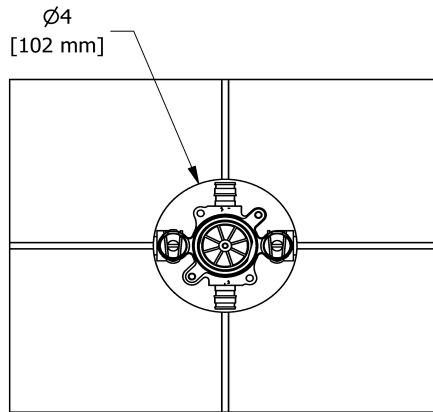

Sizes, models and finishes may differ from thoses presented.

Warranty

This **Riobel Inc.** product you have purchased carries a Limited Lifetime Warranty on the chrome, PVD finish, blacks and all working parts and is guaranteed from the initial purchase date against all manufacturing defects. All other finishes, including plastic components, are guaranteed for one year. All electric and/or electronic parts are covered by a 5-year limited warranty.

Customer Service

Ontario, West Canada : 888-287-5354 Quebec, Maritimes, United States : 866-473-8442