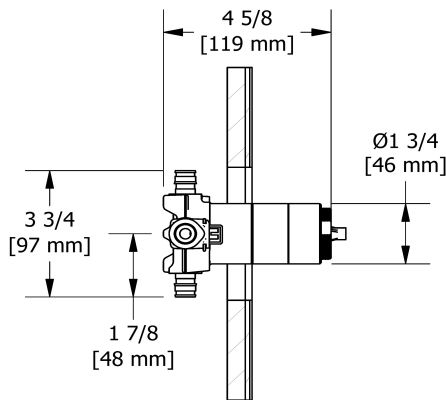

Sizes, models and finishes may differ from thoses presented.

Warranty

This **Riobel Inc.** product you have purchased carries a Limited Lifetime Warranty on the chrome, PVD finish, blacks and all working parts and is guaranteed from the initial purchase date against all manufacturing defects. All other finishes, including plastic components, are guaranteed for one year. All electric and/or electronic parts are covered by a 5-year limited warranty.

Customer Service

Ontario, West Canada : 888-287-5354 Quebec, Maritimes, United States : 866-473-8442