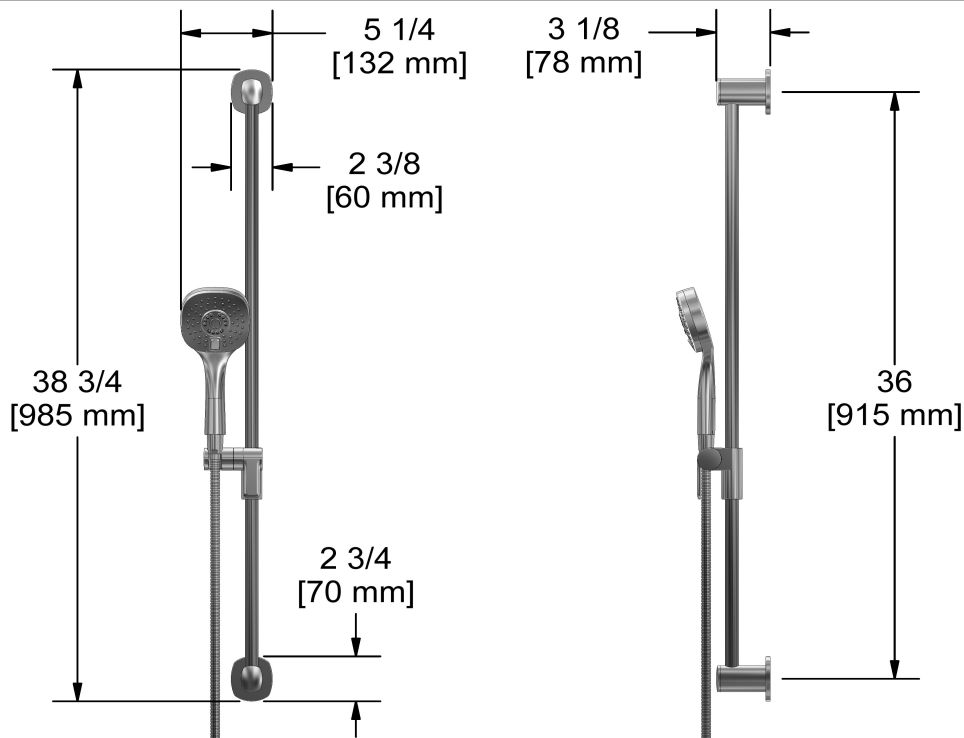

½" 2-way Type T/P coaxial system with spout and hand shower rail EXPANSION PEX

KIT#1244VY-EX

UPC®

Specifications

Composition

- TVY44C - 2-way no share Type T/P coaxial valve trim
- R23-EX - 2-way Type T/P coaxial valve rough EXPANSION PEX
- 8080C - Hand shower rail
- 794C - Elbow supply
- VY80C - Wall-mount tub spout

Customer Service

Ontario, West Canada : 888-287-5354 Quebec, Maritimes, United States : 866-473-8442

Hand shower rail
8080

Specifications

Descriptions

- Scale-free
- 150 cm (59") double interlock flexible hose, swivel and 2 check valves
- Ø19 mm (¾") slide bar
- 4308, 2-jet hand shower
- Easy-Glide left cursor

Available colors

- C : Chrome

Available flows

- 6.7 L/min, 1.8 gpm (US) 60psi
- 5.69 L/min, 1.5 gpm (US) 60psi (**8080-15**)

Certifications

- CSA B125.1
- ASME A112.18.1
- CMR248 Approval

cUPC®

Sizes, models and finishes may differ from those presented.

Customer Service

Ontario, West Canada : 888-287-5354 Quebec, Maritimes, United States : 866-473-8442

Elbow supply
794

Specifications

Descriptions

- 1/2" inlet female NPT
- 1/2" outlet male
- Adjustable depth