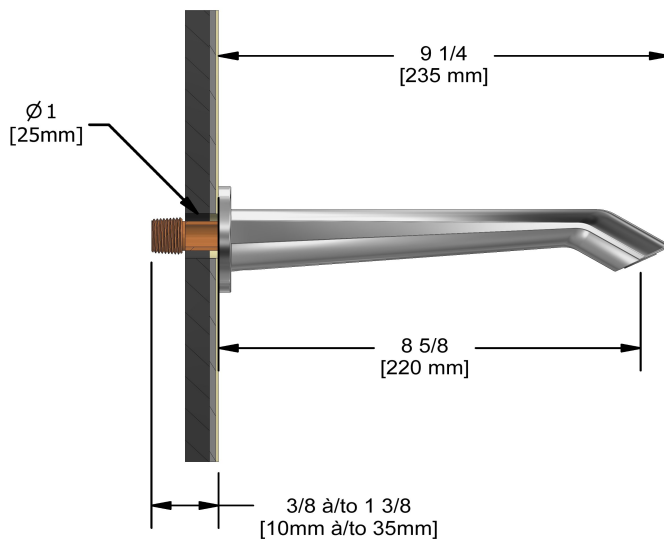

Sizes, models and finishes may differ from thoses presented.

Warranty

This **Riobel Inc.** product you have purchased carries a Limited Lifetime Warranty on the chrome, PVD finish, blacks and all working parts and is guaranteed from the initial purchase date against all manufacturing defects. All other finishes, including plastic components, are guaranteed for one year. All electric and/or electronic parts are covered by a 5-year limited warranty.

Customer Service

Ontario, West Canada : 888-287-5354 Quebec, Maritimes, United States : 866-473-8442

2020.06.14