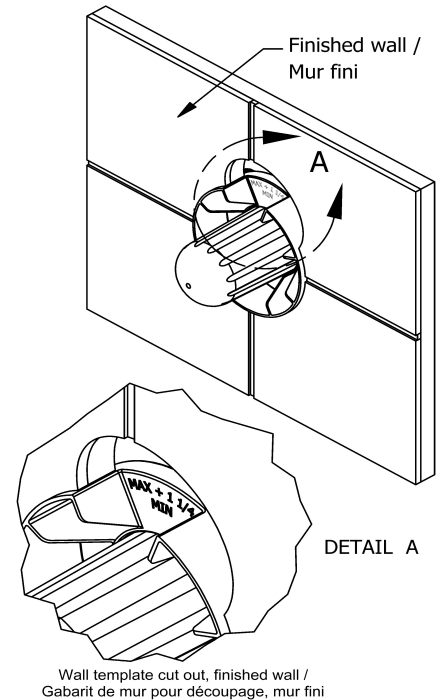

Sizes, models and finishes may differ from thoses presented.

Warranty

This **Riobel Inc.** product you have purchased carries a Limited Lifetime Warranty on the chrome, PVD finish, blacks and all working parts and is guaranteed from the initial purchase date against all manufacturing defects. All other finishes, including plastic components, are guaranteed for one year. All electric and/or electronic parts are covered by a 5-year limited warranty.

Customer Service

Ontario, West Canada : 888-287-5354 Quebec, Maritimes, United States : 866-473-8442