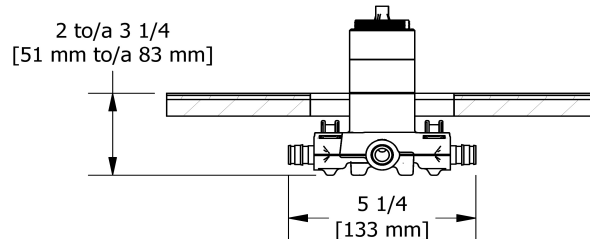

Sizes, models and finishes may differ from thoses presented.

Warranty

This **Riobel Inc.** product you have purchased carries a Limited Lifetime Warranty on the chrome, PVD finish, blacks and all working parts and is guaranteed from the initial purchase date against all manufacturing defects. All other finishes, including plastic components, are guaranteed for one year. All electric and/or electronic parts are covered by a 5-year limited warranty.

Customer Service

Ontario, West Canada : 888-287-5354 Quebec, Maritimes, United States : 866-473-8442