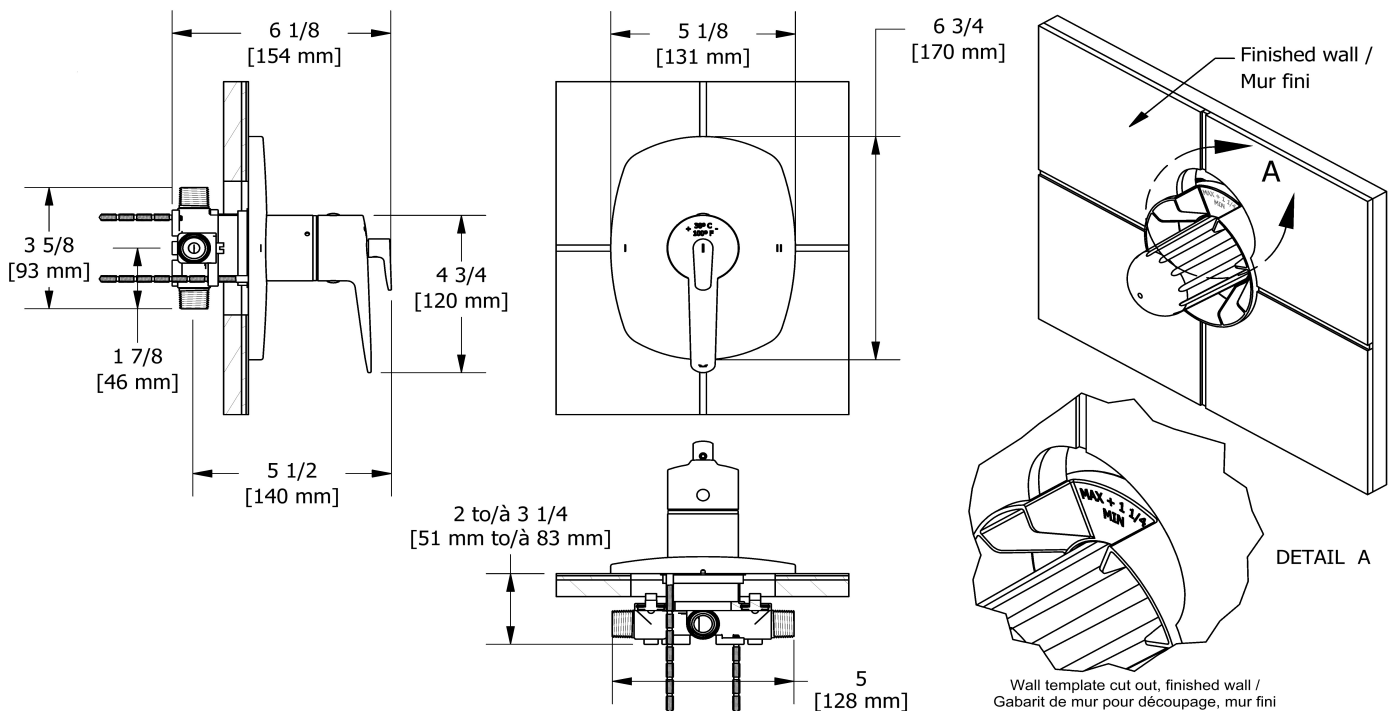

Sizes, models and finishes may differ from those presented.

Warranty

This **Riobel Inc.** product you have purchased carries a Limited Lifetime Warranty on the chrome, PVD finish, blacks and all working parts and is guaranteed from the initial purchase date against all manufacturing defects. All other finishes, including plastic components, are guaranteed for one year. All electric and/or electronic parts are covered by a 5-year limited warranty.

Customer Service

Ontario, West Canada : 888-287-5354 Quebec, Maritimes, United States : 866-473-8442