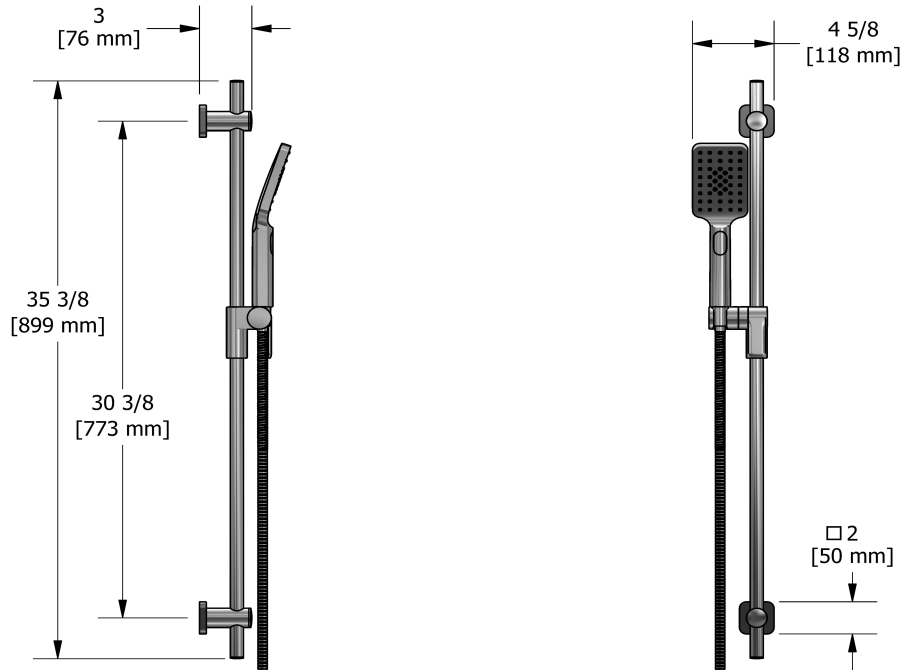

Certifications

- CSA B125.1
- ASME A112.18.1
- CMR248 Approval

Sizes, models and finishes may differ from thoses presented.

Warranty

This **Riobel Inc.** product you have purchased carries a Limited Lifetime Warranty on the chrome, PVD finish, blacks and all working parts and is guaranteed from the initial purchase date against all manufacturing defects. All other finishes, including plastic components, are guaranteed for one year. All electric and/or electronic parts are covered by a 5-year limited warranty.

Customer Service

Ontario, West Canada : 888-287-5354 Quebec, Maritimes, United States : 866-473-8442