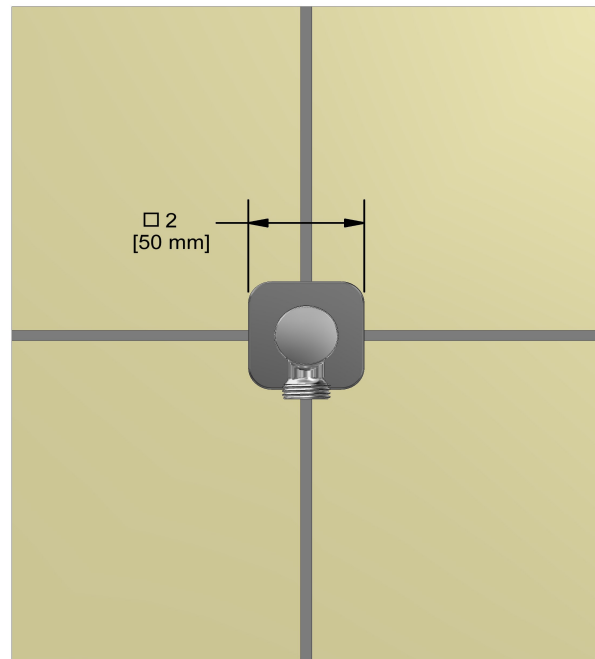

Sizes, models and finishes may differ from thoses presented.

Warranty

This **Riobel Inc.** product you have purchased carries a Limited Lifetime Warranty on the chrome, PVD finish, blacks and all working parts and is guaranteed from the initial purchase date against all manufacturing defects. All other finishes, including plastic components, are guaranteed for one year. All electric and/or electronic parts are covered by a 5-year limited warranty.

Customer Service

Ontario, West Canada : 888-287-5354 Quebec, Maritimes, United States : 866-473-8442